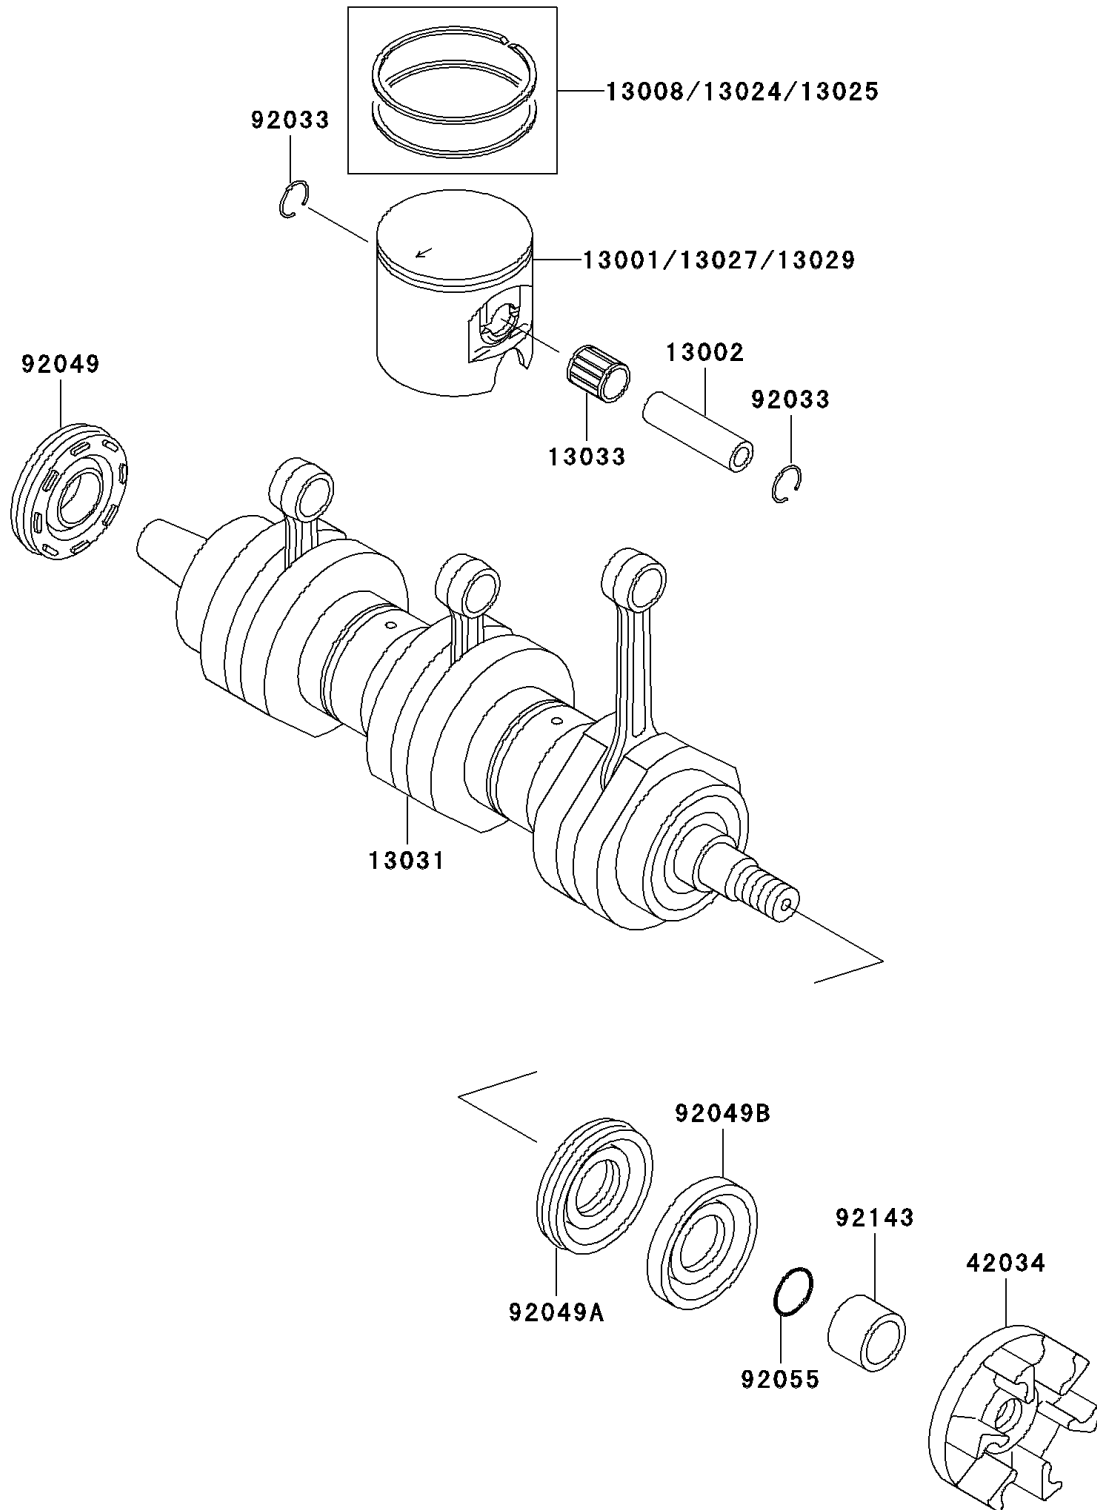

2003 JET SKI® 900 STX® PARTS DIAGRAM

Crankshaft/Piston(s)

E1320

2003 JET SKI® 900 STX® PARTS LIST

Crankshaft/Piston(s)

ITEM NAME	PART NUMBER	QUANTITY
PISTON-ENGINE,STD (Ref # 13001)	13001-3720	1
PIN-PISTON (Ref # 13002)	13002-3705	1
RING-SET-PISTON,STD (Ref # 13008)	13008-3709	1
RING-SET-PISTON LL,O/S,1.00 (Ref # 13024)	13024-3707	1
RING-SET-PISTON L,O/S,0.50 (Ref # 13025)	13025-3707	1
PISTON-ENGINE LL,O/S,1.00 (Ref # 13027)	13027-3712	1
PISTON-ENGINE L,O/S,0.50 (Ref # 13029)	13029-3712	1
CRANKSHAFT-COMP (Ref # 13031)	13031-3732	1
BEARING-SMALL END (Ref # 13033)	13033-3702	1
COUPLING (Ref # 42034)	42034-3709	1
RING-SNAP (Ref # 92033)	92033-1207	1
SEAL-OIL,FWJ7307210ZS (Ref # 92049)	92049-3713	1
SEAL-OIL (Ref # 92049A)	92049-3715	1
SEAL-OIL (Ref # 92049B)	92049-3716	1
RING-O,20.8X2.4 (Ref # 92055)	92055-3740	1
COLLAR (Ref # 92143)	92143-3745	1