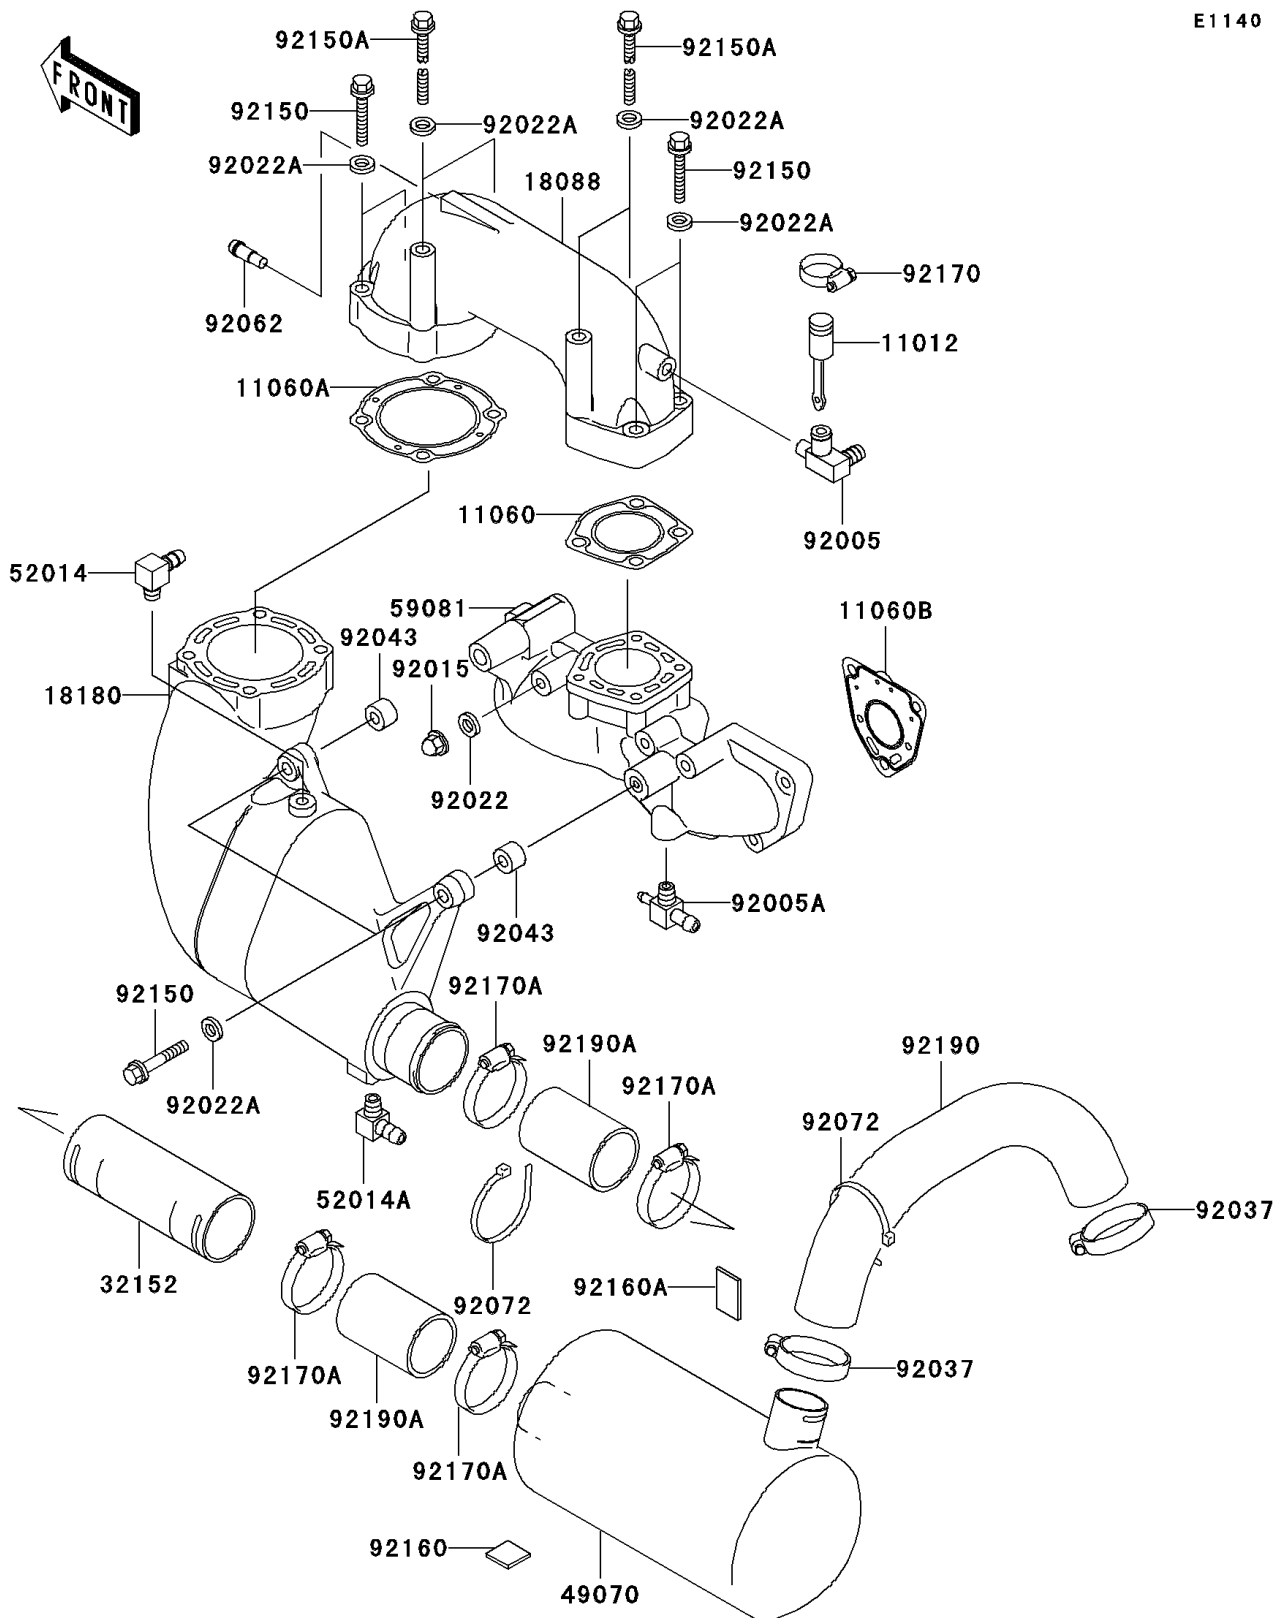

2003 JET SKI® 900 STX® PARTS DIAGRAM

Muffler(s)

E1140

2003 JET SKI® 900 STX® PARTS LIST

Muffler(s)

ITEM NAME	PART NUMBER	QUANTITY
CAP (Ref # 11012)	11012-3757	1
GASKET (Ref # 11060)	11060-3754	1
GASKET (Ref # 11060A)	11060-3755	1
GASKET (Ref # 11060B)	11060-3756	1
PIPE-EXHAUST (Ref # 18088)	18088-3706	1
BODY-MUFFLER (Ref # 18180)	18180-3724	1
PIPE (Ref # 32152)	32152-3758	1
MUFFLER-COMP (Ref # 49070)	49070-3734	1
ELBOW (Ref # 52014)	52014-3709	1
ELBOW (Ref # 52014A)	52014-3711	1
MANIFOLD-EXHAUST (Ref # 59081)	59081-3732	1
FITTING (Ref # 92005)	92005-3715	1
FITTING (Ref # 92005A)	92005-3720	1
NUT,CAP,8MM (Ref # 92015)	92015-1371	1
WASHER,8.2X18X1.5 (Ref # 92022)	92022-1964	1
WASHER,10.2X20X1.5 (Ref # 92022A)	92022-3742	1
CLAMP (Ref # 92037)	92037-3738	1
PIN,11X14X12.3 (Ref # 92043)	92043-1266	1
NOZZLE (Ref # 92062)	92062-3705	1
BAND,L=368.3 (Ref # 92072)	92072-3808	1
BOLT,10X50 (Ref # 92150)	92150-3819	1
BOLT,10X125 (Ref # 92150A)	92150-3825	1
DAMPER,25X25 (Ref # 92160)	92160-3864	1
DAMPER,40X25 (Ref # 92160A)	92160-3865	1
CLAMP (Ref # 92170)	92170-3729	1
CLAMP (Ref # 92170A)	92170-3754	1
TUBE,MUFFLER-TAILPIPE (Ref # 92190)	92190-3938	1
TUBE,CHAMBER-MUFLER (Ref # 92190A)	92190-3950	1