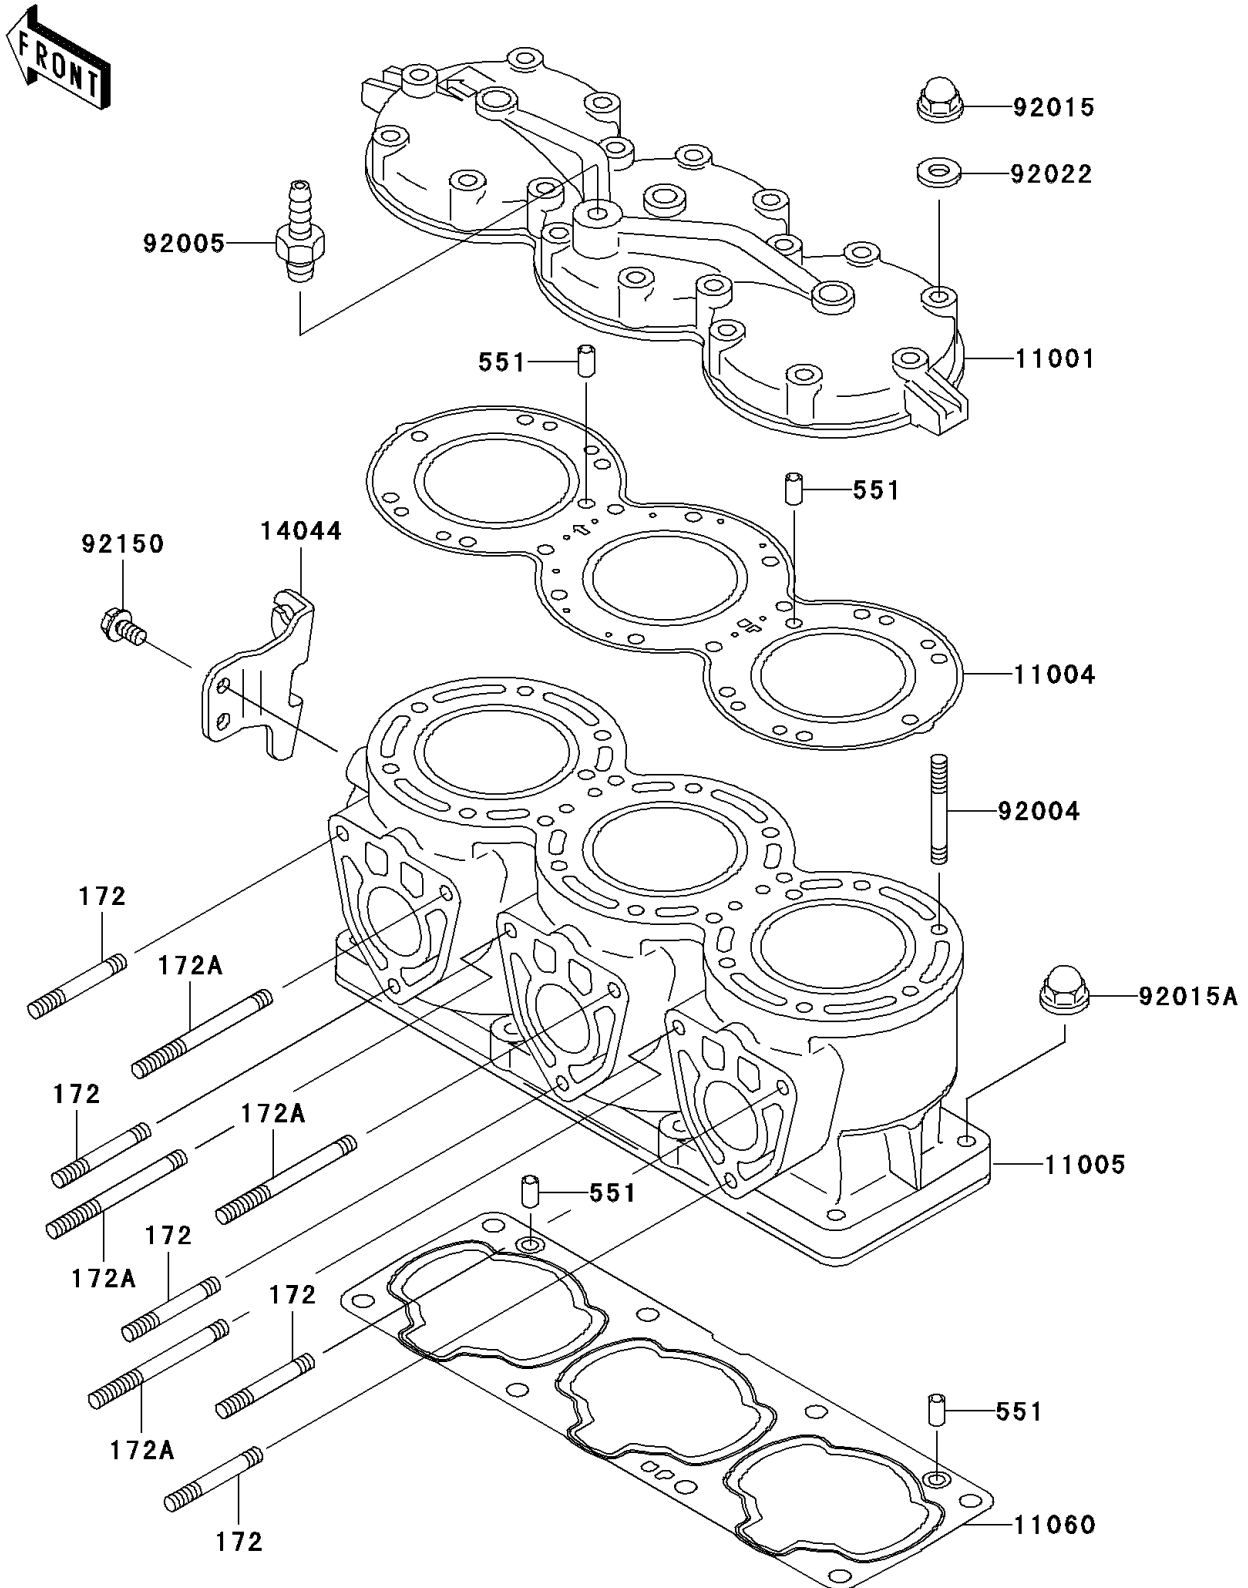

2003 JET SKI® 900 STX® PARTS DIAGRAM

Cylinder Head/Cylinder

E1110

2003 JET SKI® 900 STX® PARTS LIST

Cylinder Head/Cylinder

ITEM NAME	PART NUMBER	QUANTITY
BOLT-STUD (Ref # 172)	172R0830	1
BOLT-STUD,8X75 (Ref # 172A)	172R0875	1
PIN-DOWEL (Ref # 551)	551R0812	1
HEAD-CYLINDER (Ref # 11001)	11001-3737	1
GASKET-HEAD (Ref # 11004)	11004-3713	1
CYLINDER-ENGINE (Ref # 11005)	11005-3750	1
GASKET,CYLINDER BASE (Ref # 11060)	11060-3752	1
HOLDER-CABLE (Ref # 14044)	14044-3729	1
STUD,8X43 (Ref # 92004)	92004-3715	1
FITTING (Ref # 92005)	92005-3714	1
NUT,CAP,8MM (Ref # 92015)	92015-1371	1
NUT,10MM (Ref # 92015A)	92015-1649	1
WASHER,8.2X18X1.5 (Ref # 92022)	92022-1964	1
BOLT,8X16 (Ref # 92150)	92150-3722	1