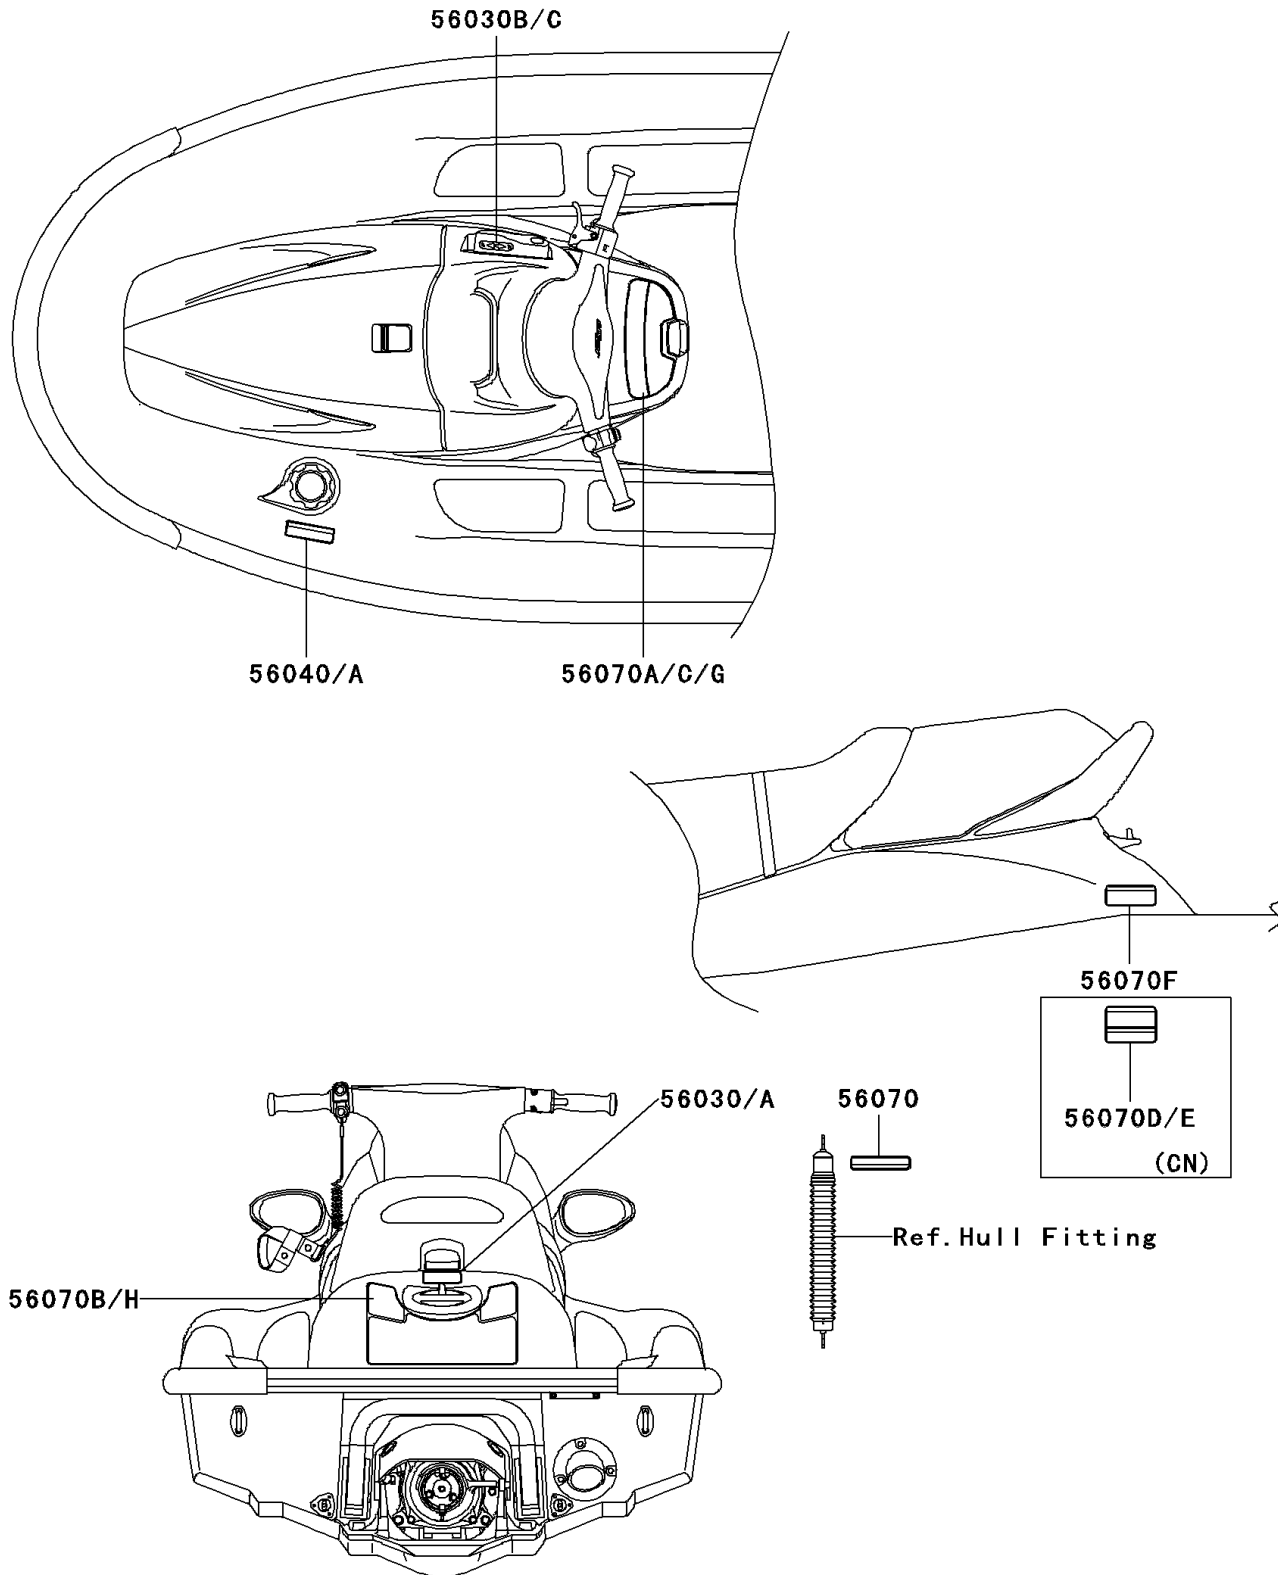

2001 JET SKI® 900 STX® PARTS DIAGRAM

Labels

F3183

2001 JET SKI® 900 STX® PARTS LIST

Labels

ITEM NAME	PART NUMBER	QUANTITY
LABEL,FIRE EXTINGUISHER (Ref # 56030)	56030-3755	1
LABEL,REVERSE (Ref # 56030B)	56030-3815	1
LABEL-WARNING,GASOLINE (Ref # 56040)	56040-3972	1
LABEL-WARNING,DAMPER (Ref # 56070)	56070-3876	1
LABEL-WARNING,CENTER STORAGE (Ref # 56070A)	56070-3912	1
LABEL-WARNING,IMPORTANT SAFETY (Ref # 56070B)	56070-3937	1
LABEL-WARNING,GRAB HANDLE&STEP (Ref # 56070F)	56070-3944	1