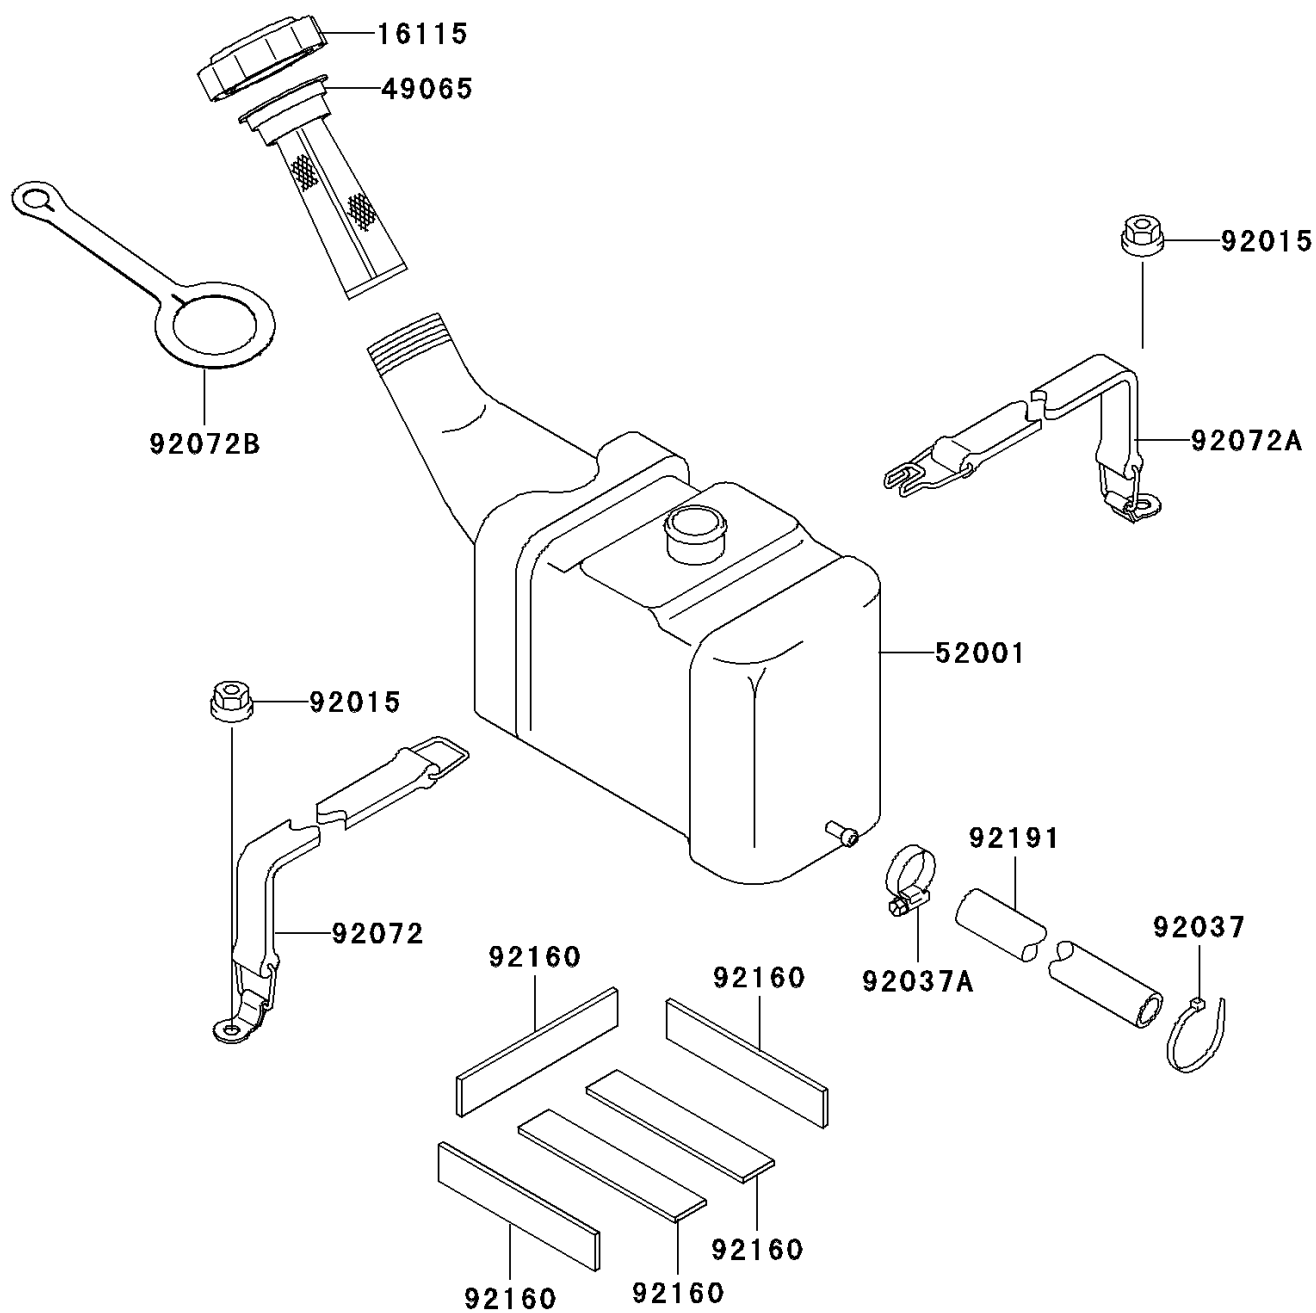

2001 JET SKI® 900 STX® PARTS DIAGRAM

Oil Tank

F3174

2001 JET SKI® 900 STX® PARTS LIST

Oil Tank

ITEM NAME	PART NUMBER	QUANTITY
CAP-OIL FILLER (Ref # 16115)	16115-3720	1
FILTER-OIL (Ref # 49065)	49065-3703	1
TANK-OIL (Ref # 52001)	52001-3728	1
NUT,6MM (Ref # 92015)	92015-3767	1
CLAMP (Ref # 92037)	92037-1173	1
CLAMP (Ref # 92037A)	92037-3726	1
BAND,OIL TANK (Ref # 92072)	92072-3812	1
BAND,OIL TANK (Ref # 92072A)	92072-3815	1
BAND (Ref # 92072B)	92072-3839	1
DAMPER (Ref # 92160)	92160-3793	1
TUBE,OIL (Ref # 92191)	92191-3818	1