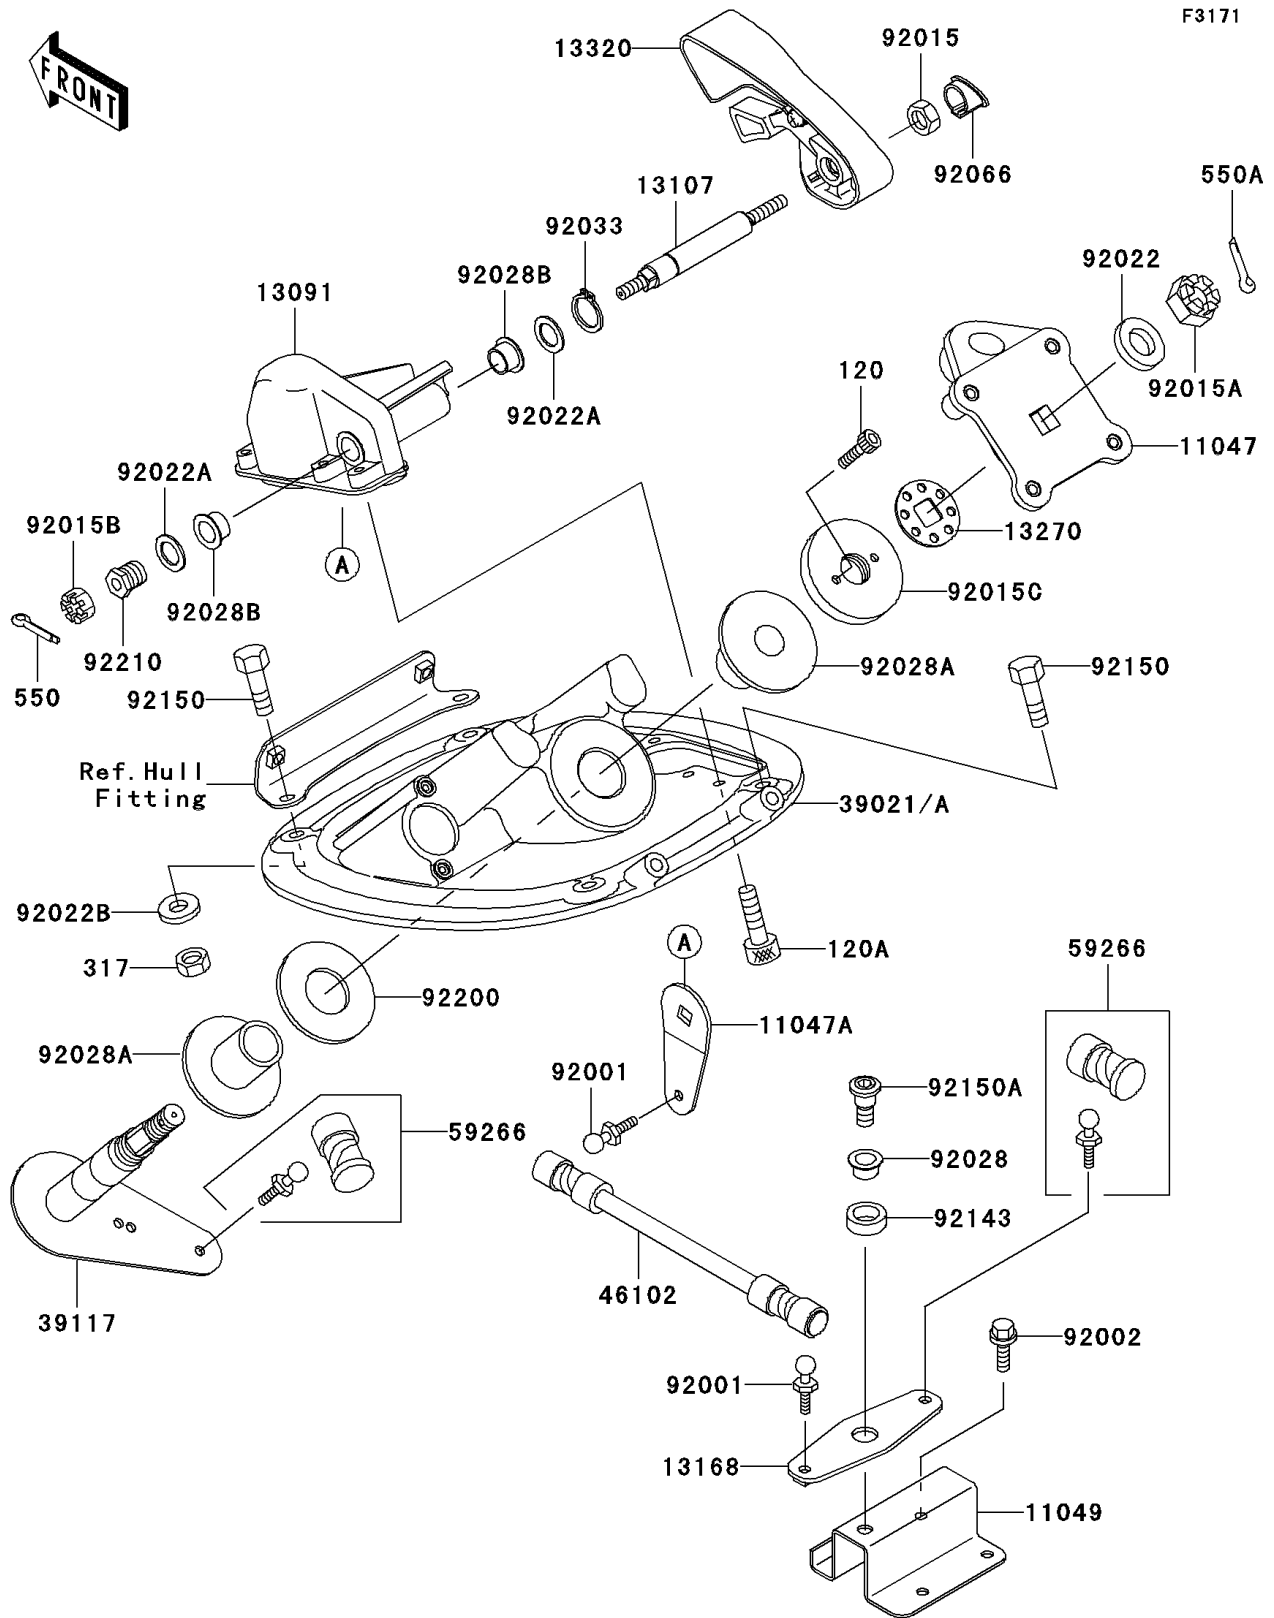

## 2001 JET SKI® 900 STX® PARTS DIAGRAM

Handle Pole

## 2001 JET SKI® 900 STX® PARTS LIST

Handle Pole

ITEM NAME	PART NUMBER	QUANTITY
BOLT-SOCKET,5X10 (Ref # 120)	120R0510	1
BOLT-SOCKET,6X16,BLACK (Ref # 120A)	120S0616	1
NUT-HEX-SMALL (Ref # 317)	317R0800	1
PIN-COTTER (Ref # 550)	550S2020	1
PIN-COTTER,3X35 (Ref # 550A)	550S3035	1
BRACKET,HANDLE HOLDER (Ref # 11047)	11047-3759	1
BRACKET,STEERING LEVER (Ref # 11047A)	11047-3790	1
BRACKET,REVERSE (Ref # 11049)	11049-3762	1
HOLDER (Ref # 13091)	13091-3809	1
SHAFT (Ref # 13107)	13107-3751	1
LEVER,REVERSE (Ref # 13168)	13168-3739	1
PLATE,STEERING NUT (Ref # 13270)	13270-3808	1
LEVER-ASSY,REVERSE (Ref # 13320)	13320-3716	1
BRACKET-HANDLE POLE (Ref # 39021)	39021-3710	1
SHAFT-STRG (Ref # 39117)	39117-3713	1
ROD (Ref # 46102)	46102-3723	1
JOINT-BALL (Ref # 59266)	59266-3707	1
BOLT,BALL,6MM (Ref # 92001)	92001-3703	1
BOLT,6X20 (Ref # 92002)	92002-3755	1
NUT,FLANGED,8MM (Ref # 92015)	92015-3709	1
NUT,CASTLE,14MM (Ref # 92015A)	92015-3805	1
NUT,CASTLE,8MM (Ref # 92015B)	92015-3813	1
NUT,STEERING,20MM (Ref # 92015C)	92015-3854	1
WASHER,15X34X2.0 (Ref # 92022)	92022-3738	1
WASHER,15.5X24X1.5 (Ref # 92022A)	92022-3739	1
WASHER,8.4X23X2.5 (Ref # 92022B)	92022-3744	1
BUSHING (Ref # 92028)	92028-3740	1
BUSHING,STEERING (Ref # 92028A)	92028-3748	1
BUSHING (Ref # 92028B)	92028-3755	1

## 2001 JET SKI® 900 STX® PARTS LIST

Handle Pole

ITEM NAME	PART NUMBER	QUANTITY
RING-SNAP,15MM (Ref # 92033)	92033-3710	1
PLUG,REVERSE LEVER (Ref # 92066)	92066-3761	1
COLLAR,16X24X8 (Ref # 92143)	92143-3768	1
BOLT,FLANGED,8X30 (Ref # 92150)	92150-3803	1
BOLT (Ref # 92150A)	92150-3827	1
WASHER,32.5X70X2 (Ref # 92200)	92200-3718	1
NUT,8MM (Ref # 92210)	92210-3703	1