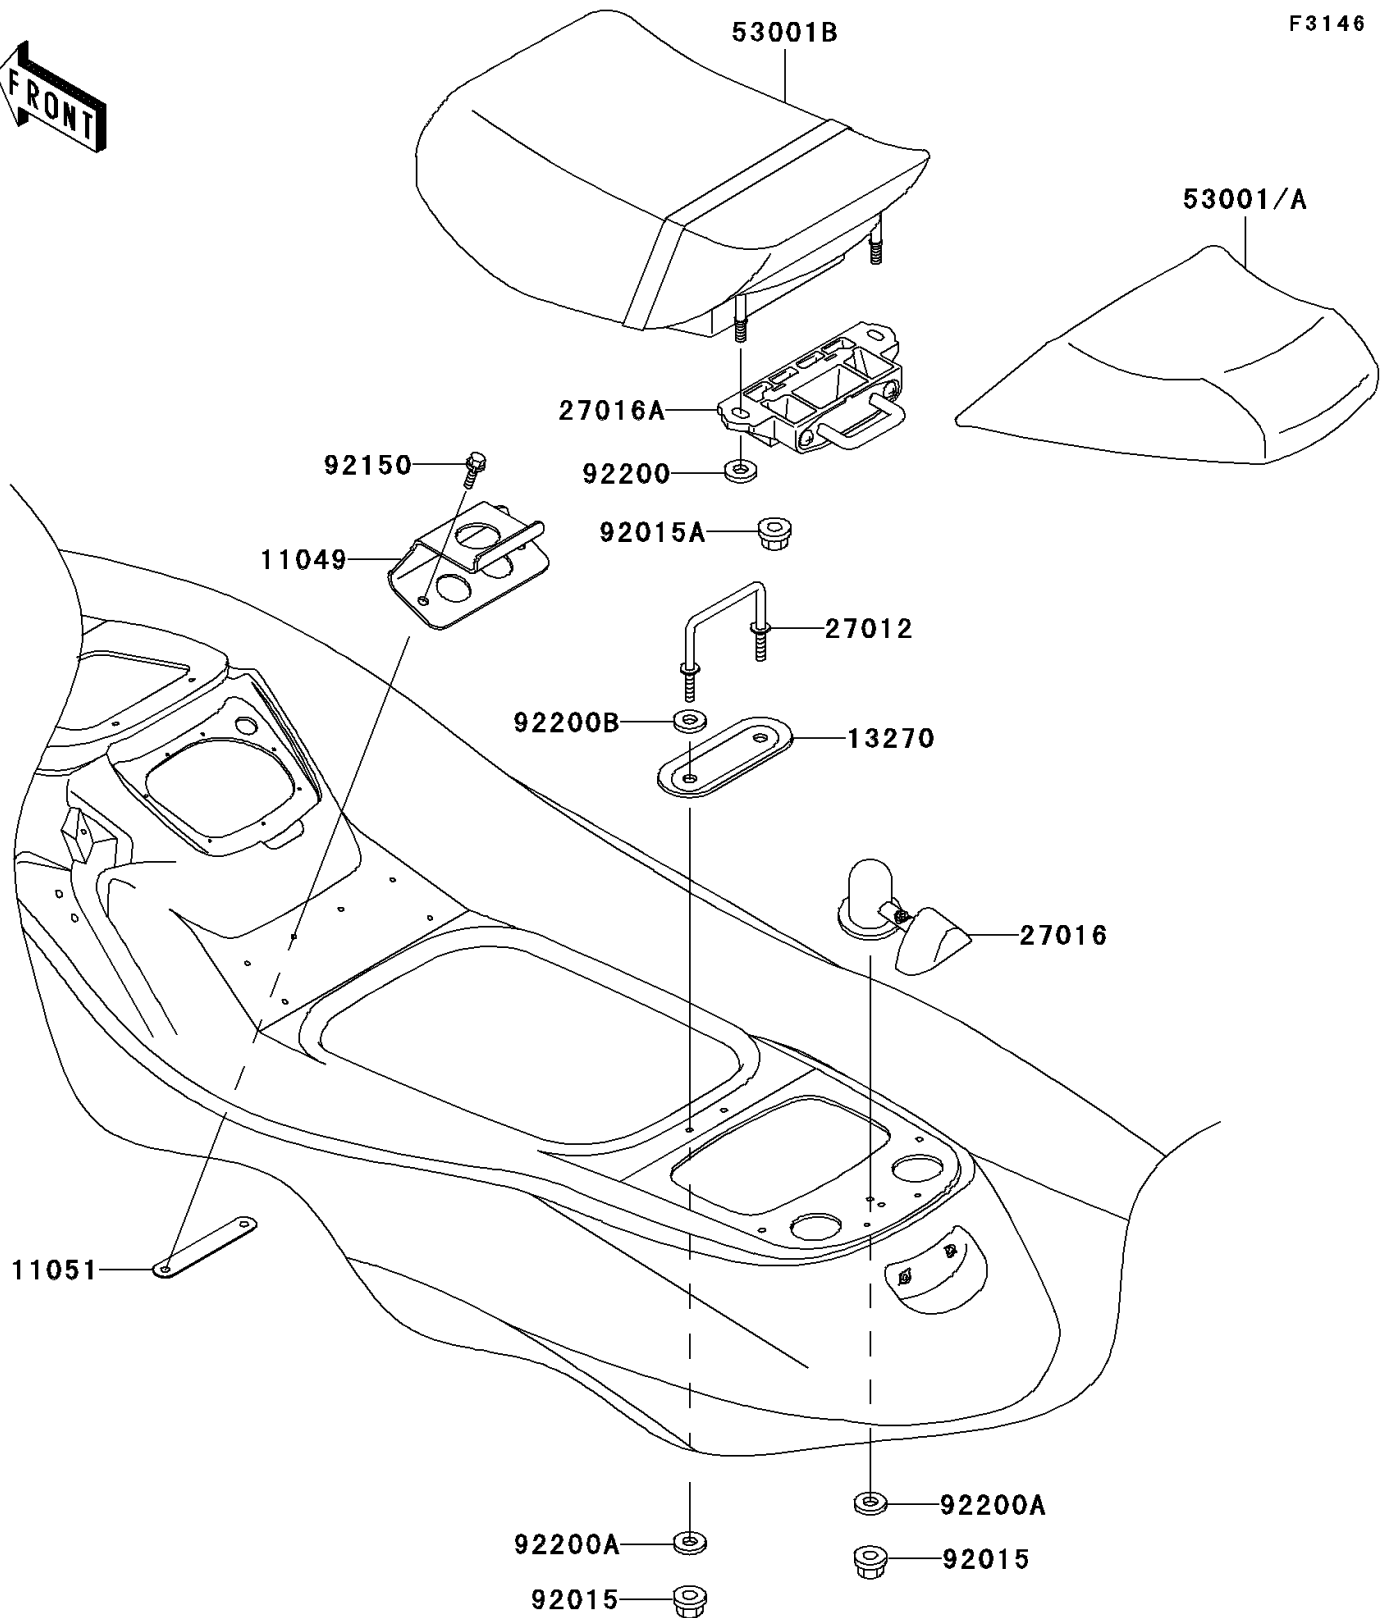

2001 JET SKI® 900 STX® PARTS DIAGRAM

Seat

F3146

2001 JET SKI® 900 STX® PARTS LIST

Seat

ITEM NAME	PART NUMBER	QUANTITY
BRACKET,SEAT (Ref # 11049)	11049-3735	1
BRACKET (Ref # 11051)	11051-3793	1
PLATE,FRONT SEAT HOOK,OUTER (Ref # 13270)	13270-3910	1
HOOK,FRONT SEAT LOCK (Ref # 27012)	27012-3814	1
LOCK-ASSY,SEAT,F.BLACK (Ref # 27016)	27016-3744-6Z	1
LOCK-ASSY,FRONT SEAT (Ref # 27016A)	27016-3747	1
SEAT-ASSY,RR,D.R.RED (Ref # 53001)	53001-3746-NS	1
SEAT-ASSY,FR,P.B.BEIGE (Ref # 53001B)	53001-3752-PQ	1
NUT,FLANGED,8MM (Ref # 92015)	92015-3709	1
NUT,6MM (Ref # 92015A)	92015-3767	1
BOLT,6X18 (Ref # 92150)	92150-3729	1
WASHER,6.5X20X1.5 (Ref # 92200)	92200-3715	1
WASHER,8.5X25X1.5 (Ref # 92200A)	92200-3717	1
WASHER,8.5X18X3 (Ref # 92200B)	92200-3761	1