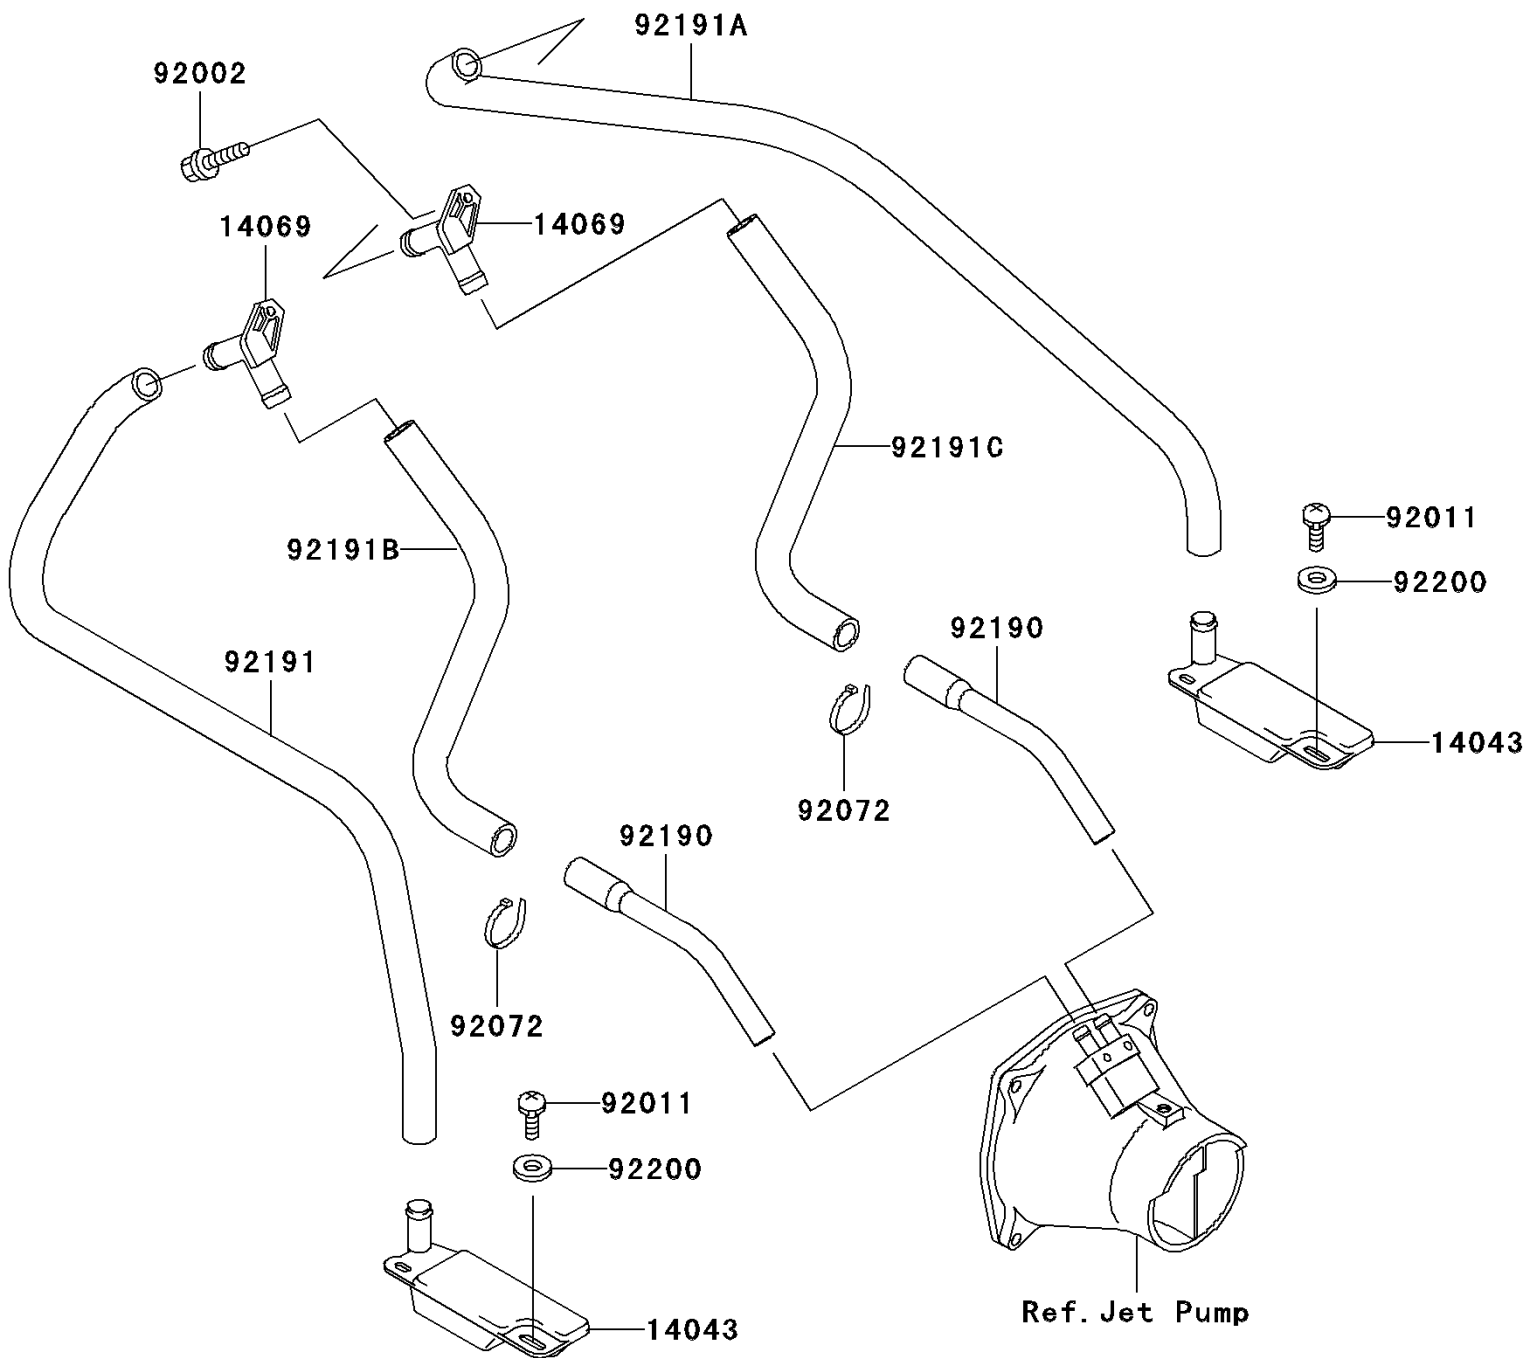

2001 JET SKI® 900 STX® PARTS DIAGRAM

Bilge System

F3145

2001 JET SKI® 900 STX® PARTS LIST

Bilge System

ITEM NAME	PART NUMBER	QUANTITY
FILTER (Ref # 14043)	14043-3708	1
BREATHER (Ref # 14069)	14069-3708	1
BOLT,6X16 (Ref # 92002)	92002-3728	1
SCREW,TAPPING (Ref # 92011)	92011-561	1
BAND,L=201 (Ref # 92072)	92072-3778	1
TUBE,HULL-NOZZLE (Ref # 92190)	92190-3971	1
TUBE,FILTER-BREATHER(LH) (Ref # 92191)	92191-3821	1
TUBE,FILTER-BREATHER(RH) (Ref # 92191A)	92191-3822	1
TUBE,BILGE BREATHER-HULL,LEFT (Ref # 92191B)	92191-3927	1
TUBE,BILGE BREATHER-HULL,RIGHT (Ref # 92191C)	92191-3928	1
WASHER,5.9X16X1.5 (Ref # 92200)	92200-3714	1