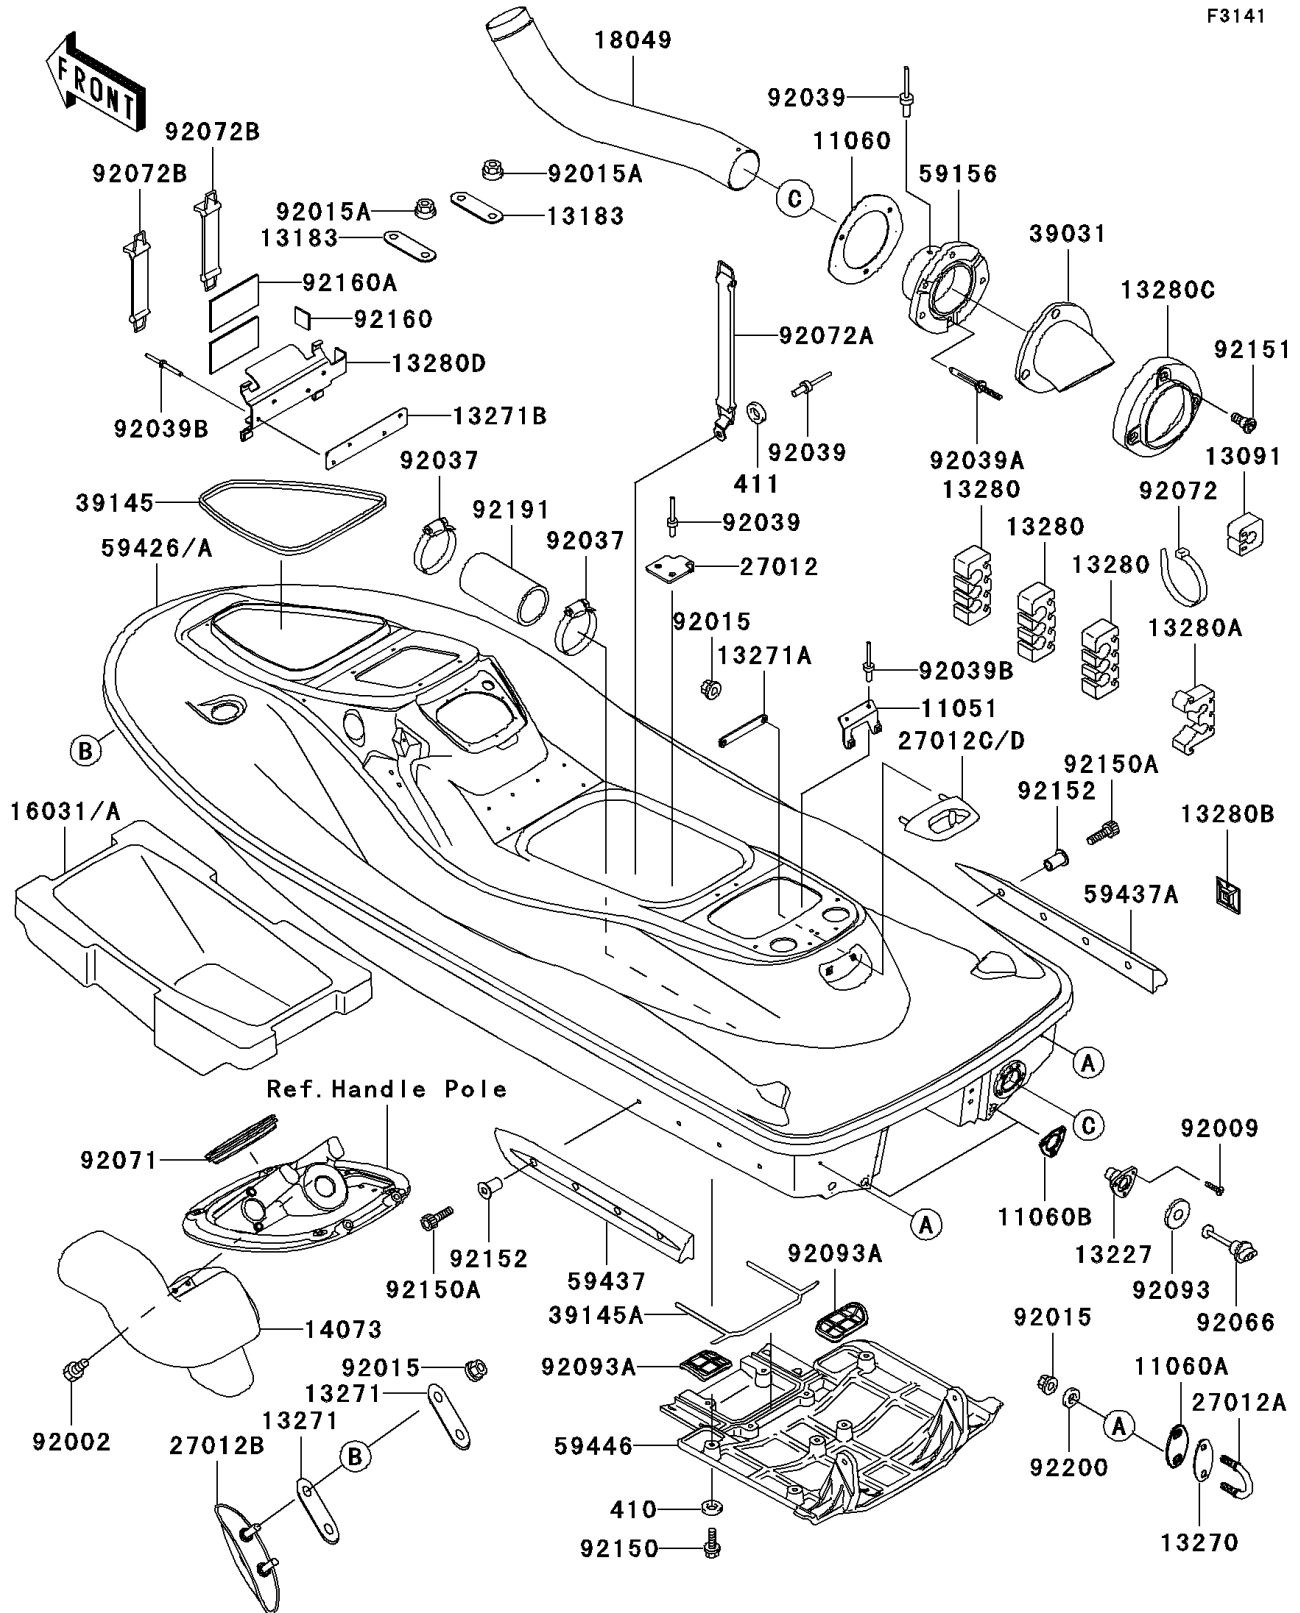

2001 JET SKI® 900 STX® PARTS DIAGRAM

Hull

F3141

2001 JET SKI® 900 STX® PARTS LIST

Hull

ITEM NAME	PART NUMBER	QUANTITY
BRACKET,BREATHER-BILGE (Ref # 11051)	11051-3802	1
GASKET,TAIL PIPE (Ref # 11060)	11060-3797	1
GASKET,U HOOK,RR (Ref # 11060A)	11060-3800	1
GASKET,DRAIN PLUG (Ref # 11060B)	11060-3801	1
HOLDER (Ref # 13091)	13091-3780	1
PLATE (Ref # 13183)	13183-3809	1
HOUSING,DRAIN PLUG (Ref # 13227)	13227-3711	1
PLATE (Ref # 13270)	13270-3860	1
PLATE (Ref # 13271)	13271-3724	1
PLATE,REAR TOWING HOOK (Ref # 13271A)	13271-3774	1
PLATE,FIRE EXTINGUISHER (Ref # 13271B)	13271-3775	1
HOLDER (Ref # 13280)	13280-3703	1
HOLDER,FUEL FILTER (Ref # 13280A)	13280-3705	1
HOLDER (Ref # 13280B)	13280-3706	1
HOLDER,TAIL PIPE CAP (Ref # 13280C)	13280-3715	1
HOLDER,FIRE EXTINGUISHER (Ref # 13280D)	13280-3734	1
DUCT (Ref # 14073)	14073-3781	1
FLOAT (Ref # 16031)	16031-3840	1
PIPE-EXHAUST (Ref # 18049)	18049-3757	1
HOOK (Ref # 27012)	27012-3787	1
HOOK (Ref # 27012A)	27012-3797	1
HOOK,BOW,F.BLACK (Ref # 27012B)	27012-3822-6Z	1
HOOK,REAR TOWING,F.BLACK (Ref # 27012C)	27012-3824-6Z	1
CAP-END,TAIL PIPE (Ref # 39031)	39031-3703	1
TRIM-SEAL,L=1412 (Ref # 39145)	39145-3748	1
TRIM-SEAL,JET PUMP COVER (Ref # 39145A)	39145-3768	1
PIPE-TAIL (Ref # 59156)	59156-3719	1
HULL-COMP,J.WHITE (Ref # 59426)	59426-3909-8C	1
STABILIZER,LH,F.BLACK (Ref # 59437)	59437-3733-6Z	1