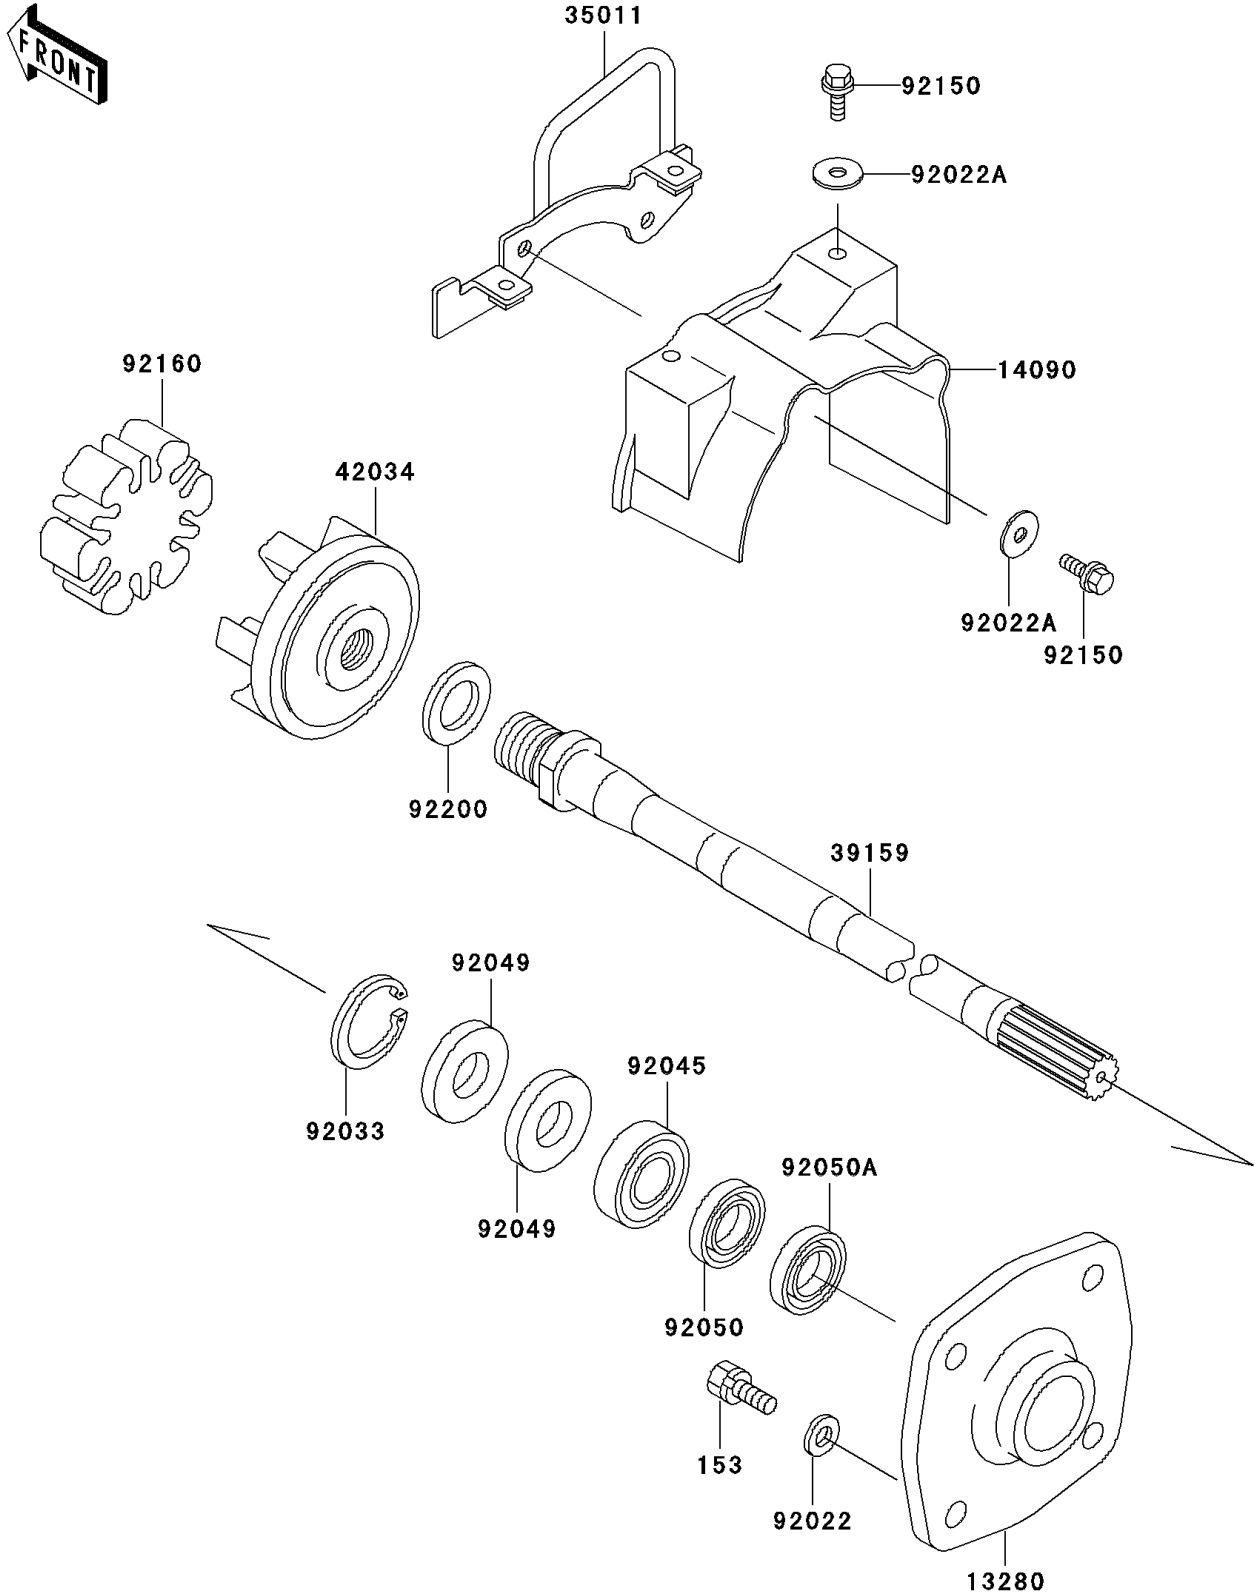

## 2001 JET SKI® 900 STX® PARTS DIAGRAM

Drive Shaft

E3134

## 2001 JET SKI® 900 STX® PARTS LIST

Drive Shaft

ITEM NAME	PART NUMBER	QUANTITY
BOLT-WS-SMALL (Ref # 153)	153R0830	1
HOLDER (Ref # 13280)	13280-3730	1
COVER,COUPLING (Ref # 14090)	14090-3789	1
STAY (Ref # 35011)	35011-3715	1
SHAFT-DRIVE (Ref # 39159)	39159-3732	1
COUPLING (Ref # 42034)	42034-3709	1
WASHER,8.2X18X1.5 (Ref # 92022)	92022-1964	1
WASHER,6.5X20X1.5 (Ref # 92022A)	92022-3710	1
RING-SNAP,42MM (Ref # 92033)	92033-3713	1
BEARING-BALL,60042RD (Ref # 92045)	92045-3705	1
SEAL-OIL,S620426 (Ref # 92049)	92049-3707	1
SEAL-OIL,SCY20368 (Ref # 92050)	92050-502	1
SEAL-OIL,SC20367 (Ref # 92050A)	92050-503	1
BOLT,6X18 (Ref # 92150)	92150-3729	1
DAMPER,COUPLING (Ref # 92160)	92160-3883	1
WASHER,24X32X2.0 (Ref # 92200)	92200-3739	1