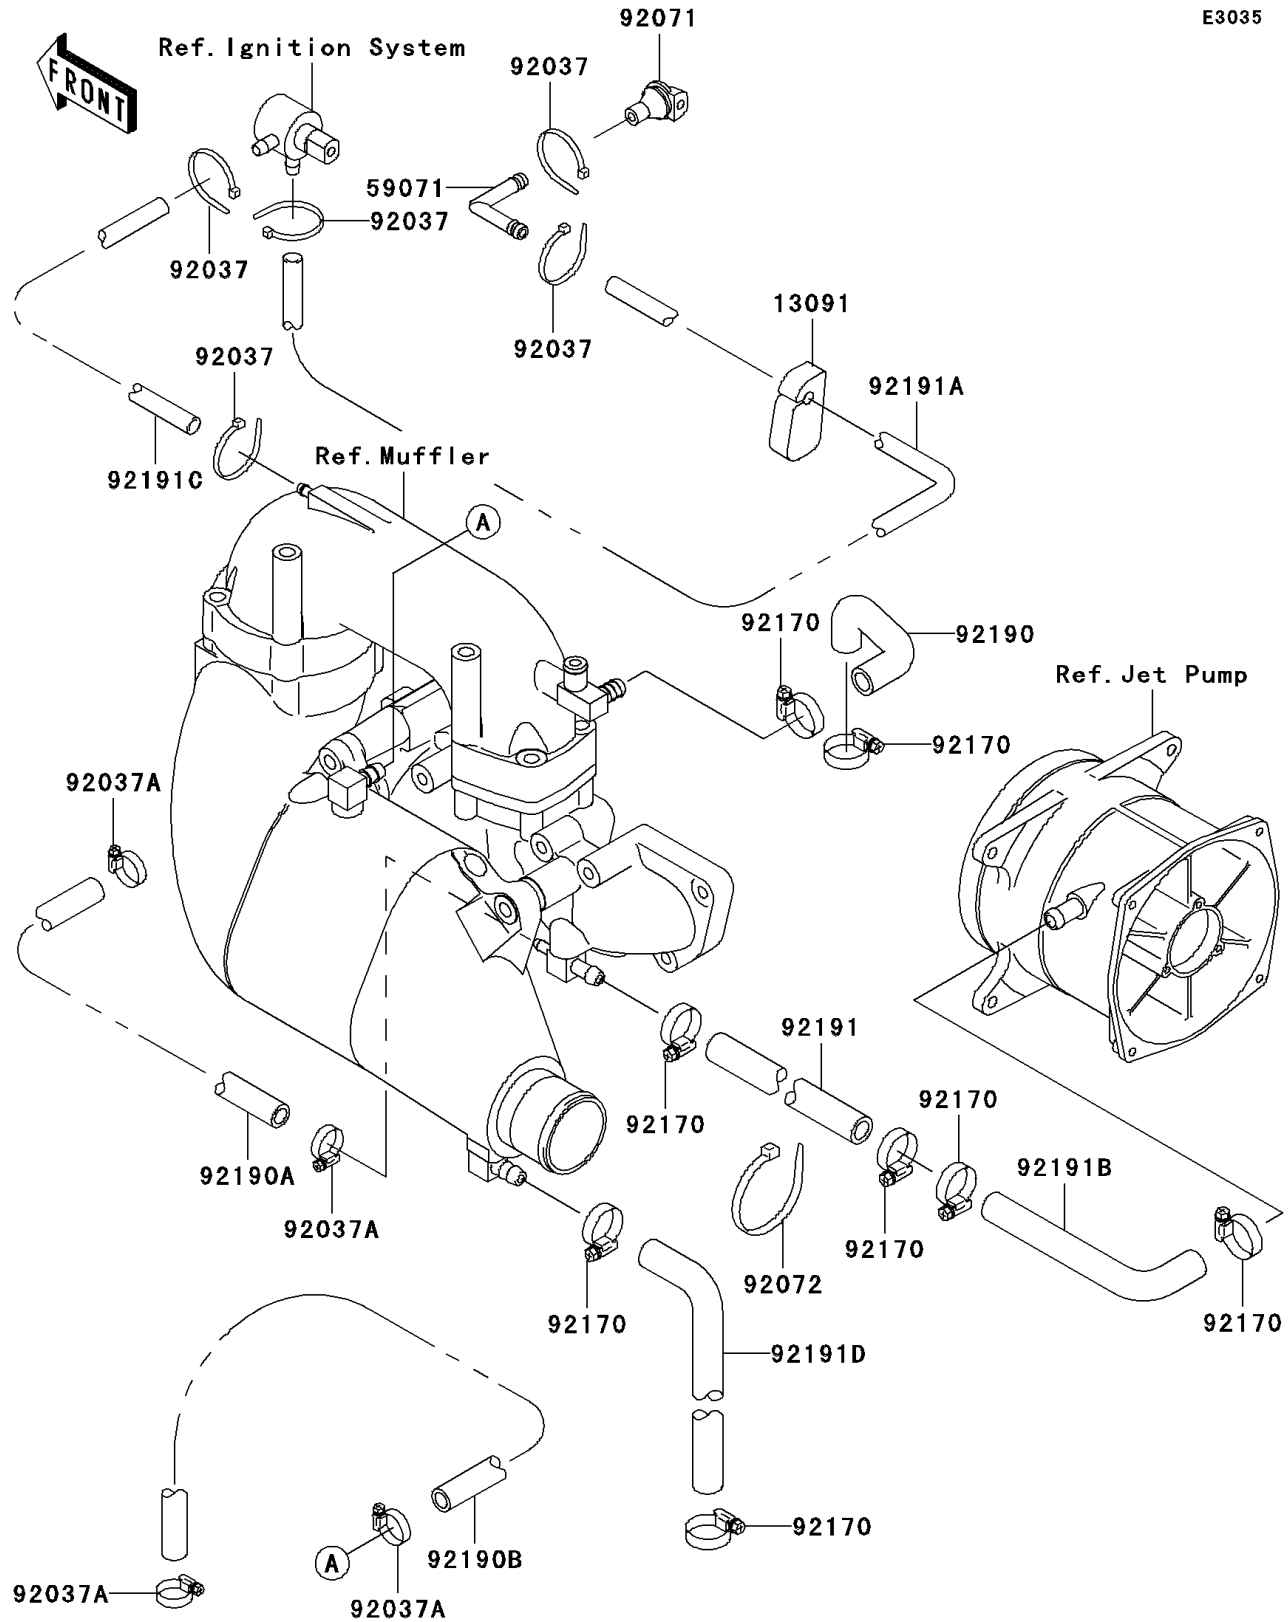

2001 JET SKI® 900 STX® PARTS DIAGRAM

Cooling

E3035

2001 JET SKI® 900 STX® PARTS LIST

Cooling

ITEM NAME	PART NUMBER	QUANTITY
HOLDER (Ref # 13091)	13091-3712	1
JOINT (Ref # 59071)	59071-3736	1
CLAMP (Ref # 92037)	92037-1173	1
CLAMP (Ref # 92037A)	92037-3726	1
GROMMET (Ref # 92071)	92071-3815	1
BAND,L=201 (Ref # 92072)	92072-3778	1
CLAMP (Ref # 92170)	92170-3718	1
TUBE,HEAD-EXHAUSTPIPE (Ref # 92190)	92190-3955	1
TUBE,MANIFOLD-COVER (Ref # 92190A)	92190-3974	1
TUBE,COVER-CHAMBER (Ref # 92190B)	92190-3975	1
TUBE,EXHAUSTMANIFOLD-HULL (Ref # 92191)	92191-3745	1
TUBE,SENSOR-DECK (Ref # 92191A)	92191-3748	1
TUBE,PUMP-HULL (Ref # 92191B)	92191-3785	1
TUBE,EXHAUST PIPE-SENSOR (Ref # 92191C)	92191-3803	1
TUBE,CHAMBER-TAIL PIPE (Ref # 92191D)	92191-3850	1