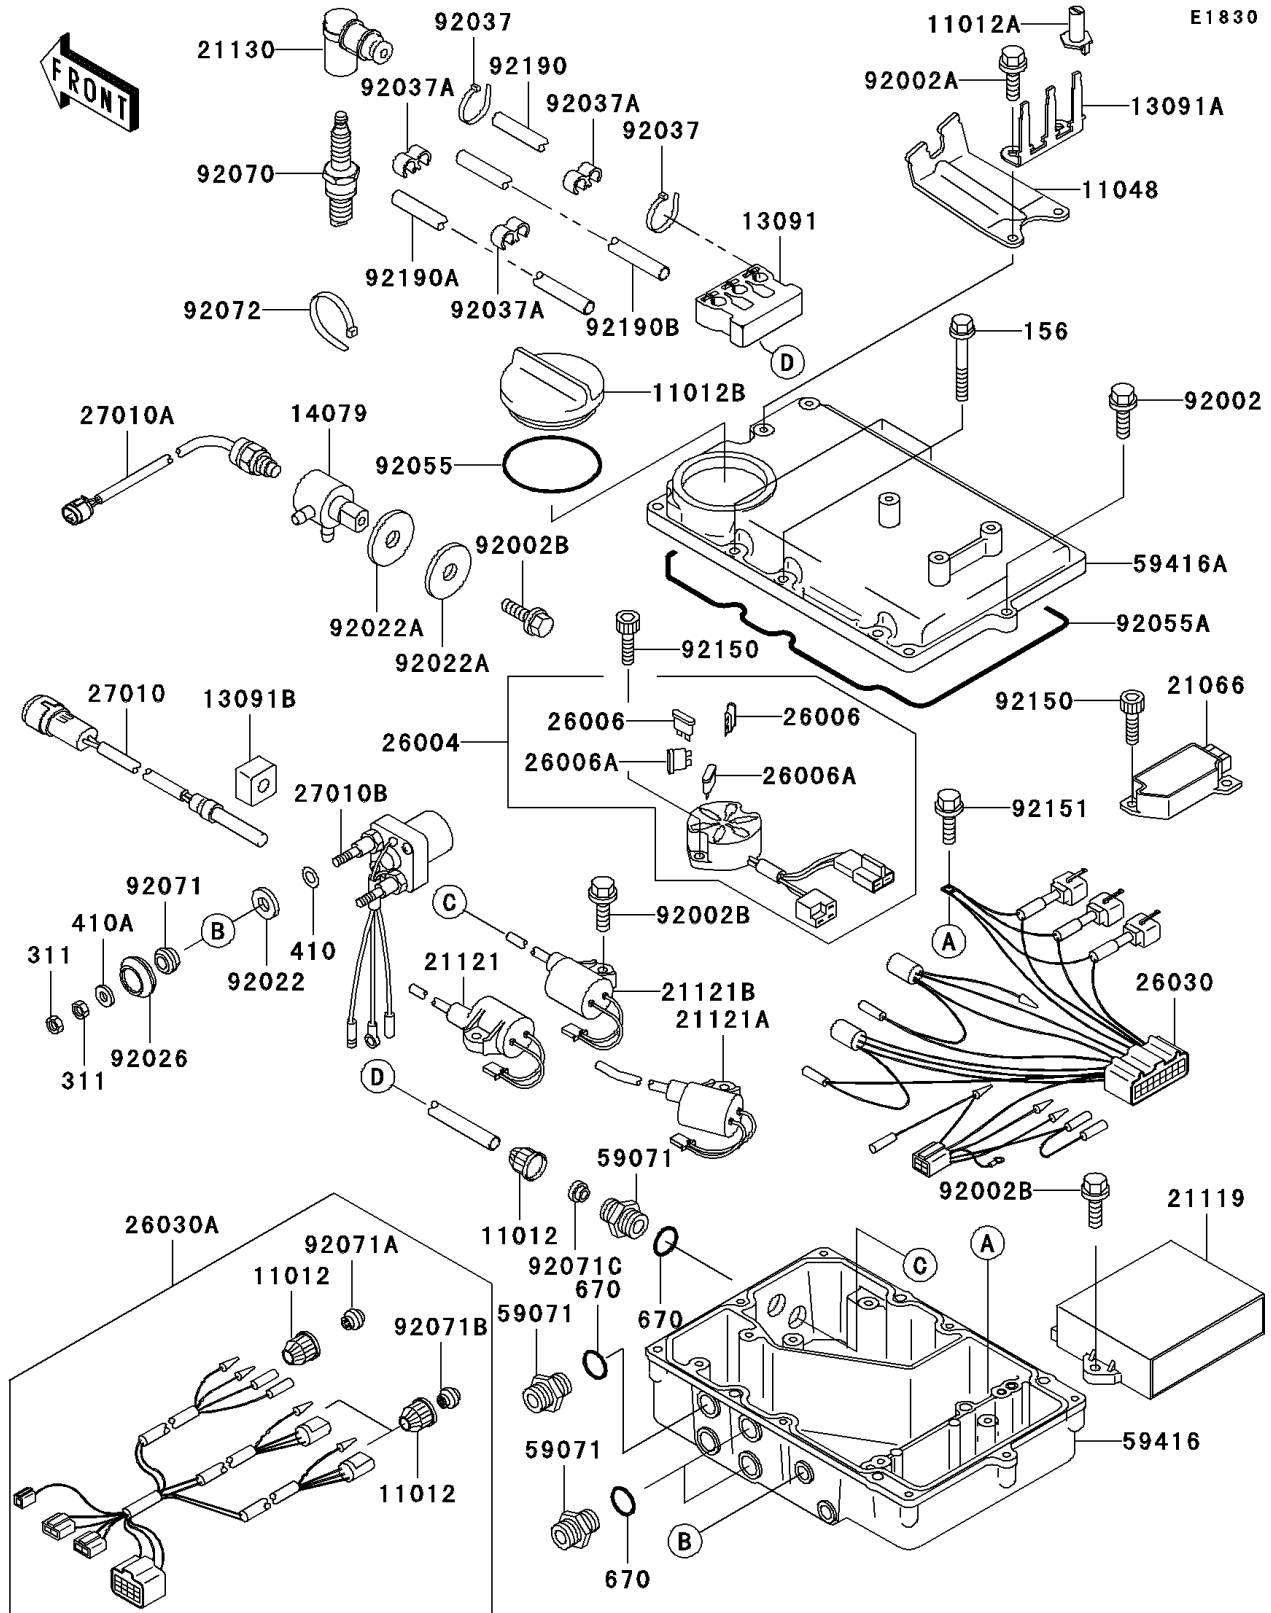

2001 JET SKI® 900 STX® PARTS DIAGRAM

Ignition System