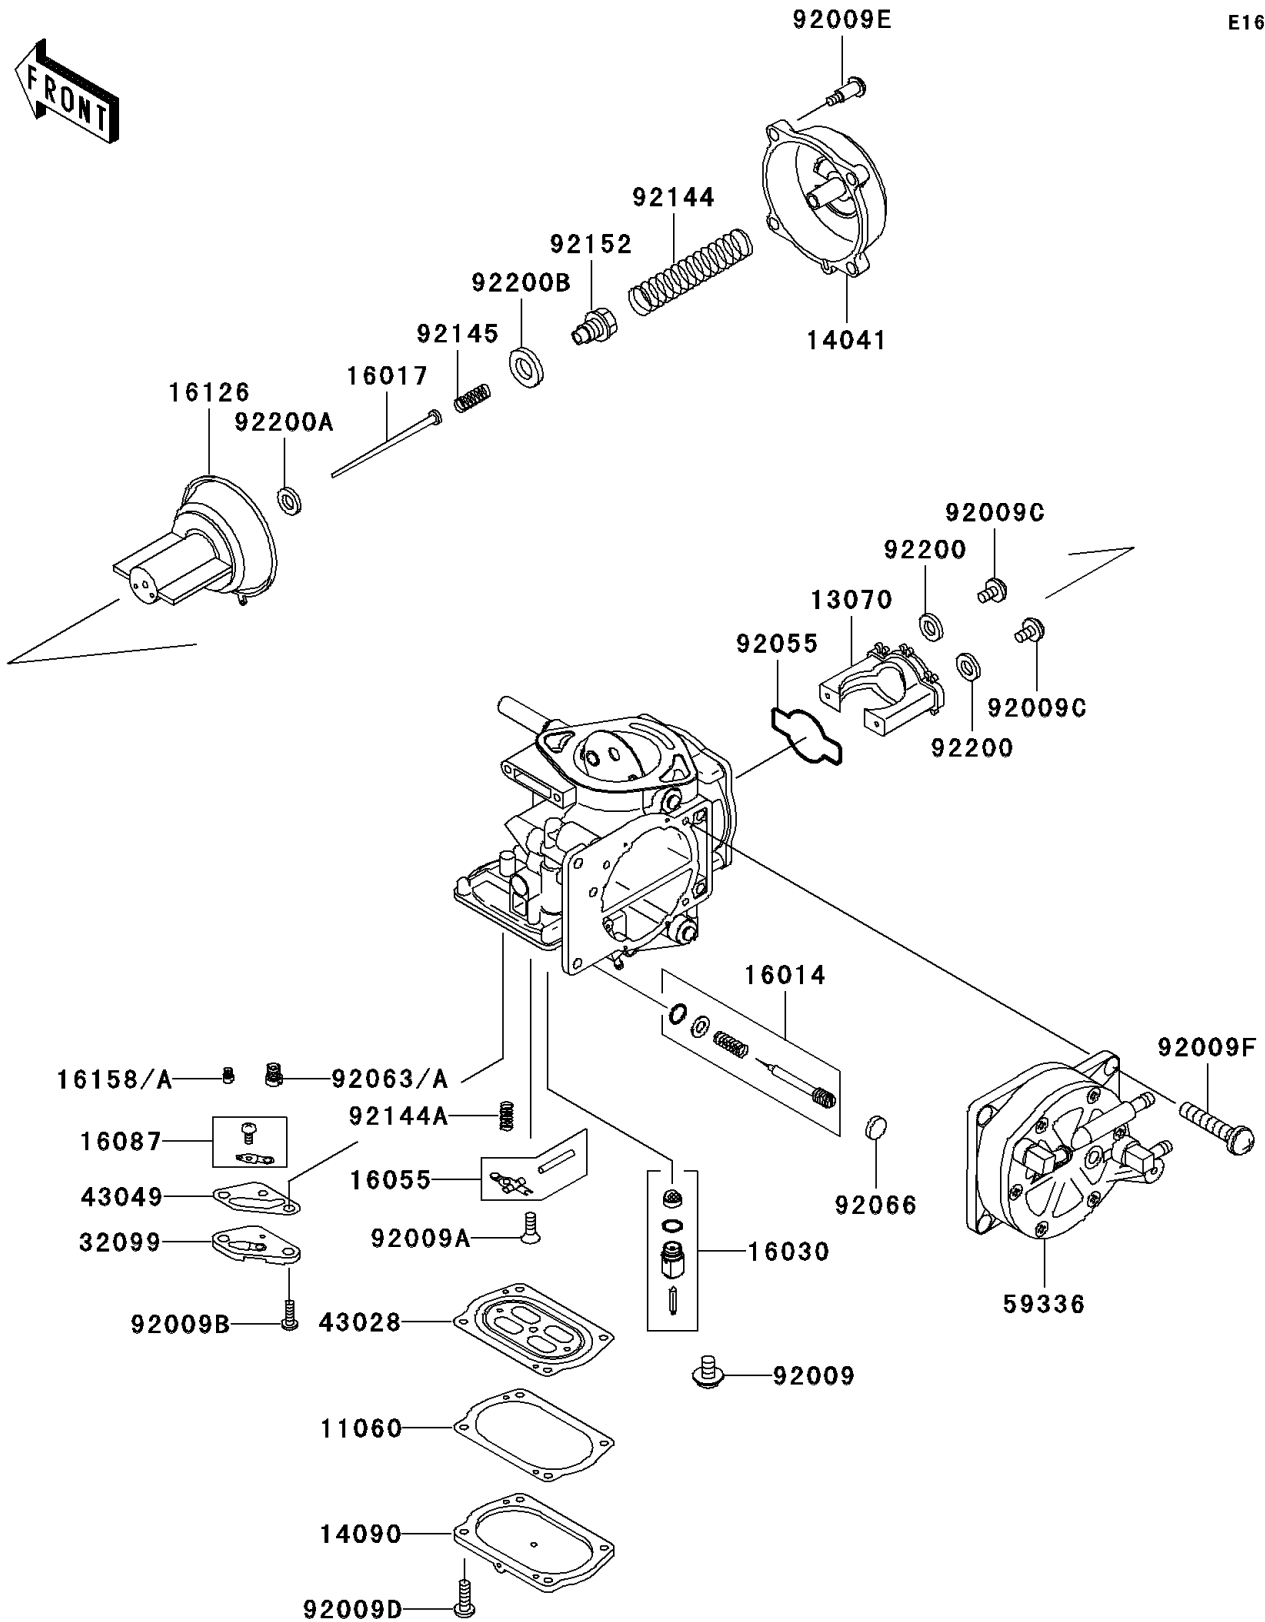

2001 JET SKI® 900 STX® PARTS DIAGRAM

Carburetor Parts

E1612

2001 JET SKI® 900 STX® PARTS LIST

Carburetor Parts

ITEM NAME	PART NUMBER	QUANTITY
GASKET,DIAPHRAGM COVER (Ref # 11060)	11060-3789	1
GUIDE,VACUUM VALVE (Ref # 13070)	13070-3726	1
COVER-COMP,MIXING (Ref # 14041)	14041-1100	1
COVER,DIAPHRAGM (Ref # 14090)	14090-3816	1
SCREW-PILOT AIR (Ref # 16014)	16014-3702	1
JET-NEEDLE,N7FC (Ref # 16017)	16017-3707	1
VALVE-FLOAT (Ref # 16030)	16030-3704	1
ARM-FLOAT (Ref # 16055)	16055-3702	1
VALVE-CHECK (Ref # 16087)	16087-3706	1
VALVE,VACUUM (Ref # 16126)	16126-3705	1
JET-SLOW,#38 (Ref # 16158)	16158-3722	1
JET-SLOW,#35 (Ref # 16158A)	16158-3726	1
CASE,JET (Ref # 32099)	32099-3833	1
DIAPHRAGM,CARBURETOR (Ref # 43028)	43028-3711	1
PACKING,JET CASE (Ref # 43049)	43049-3713	1
CASE-PUMP,DIAPHRAGM (Ref # 59336)	59336-3718	1
SCREW (Ref # 92009)	92009-1771	1
SCREW,3X8 (Ref # 92009A)	92009-3712	1
SCREW,4X8 (Ref # 92009B)	92009-3804	1
SCREW,VALVE GUIDE (Ref # 92009C)	92009-3839	1
SCREW,DIAPHRAGM COVER (Ref # 92009D)	92009-3840	1
SCREW,MIXING COVER (Ref # 92009E)	92009-3841	1
SCREW,6X16 (Ref # 92009F)	92009-3865	1
RING-O,VACUUM VALVE GUIDE (Ref # 92055)	92055-3749	1
JET-MAIN,#165 (Ref # 92063)	92063-3720	1
JET-MAIN,#155 (Ref # 92063A)	92063-3723	1
PLUG,PILOT AIR SCREW (Ref # 92066)	92066-3769	1
SPRING,VACUUM VALVE (Ref # 92144)	92144-1962	1
SPRING,FLOAT ARM (Ref # 92144A)	92144-3764	1

2001 JET SKI® 900 STX® PARTS LIST

Carburetor Parts

ITEM NAME	PART NUMBER	QUANTITY
SPRING,JET NEEDLE (Ref # 92145)	92145-3719	1
COLLAR,JET NEEDLE (Ref # 92152)	92152-3706	1
WASHER,VALVE GUIDE (Ref # 92200)	92200-3772	1
WASHER,JET NEEDLE (Ref # 92200A)	92200-3773	1
WASHER,JET NEEDLE COLLAR (Ref # 92200B)	92200-3774	1