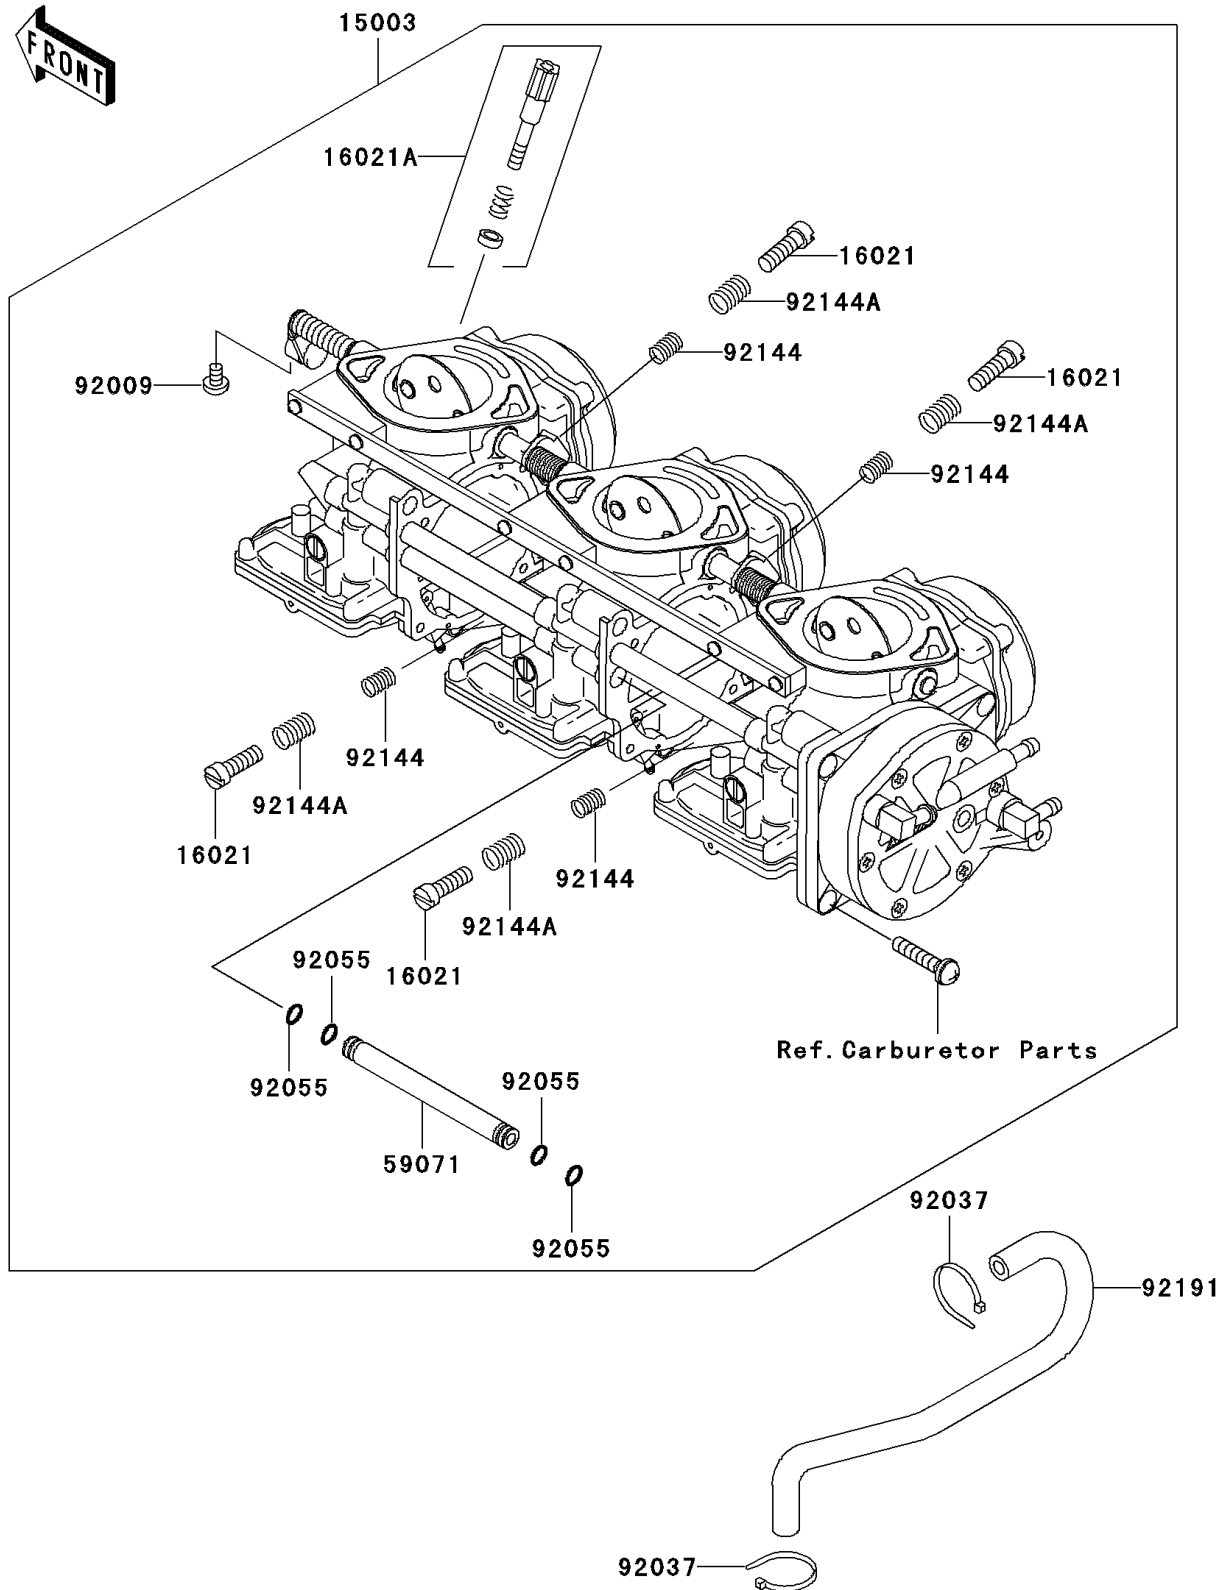

2001 JET SKI® 900 STX® PARTS DIAGRAM

Carburetor

E1611

2001 JET SKI® 900 STX® PARTS LIST

Carburetor

ITEM NAME	PART NUMBER	QUANTITY
CARBURETOR-ASSY (Ref # 15003)	15003-3735	1
SCREW-THROTTLE STOP (Ref # 16021)	16021-3704	1
SCREW-THROTTLE STOP (Ref # 16021A)	16021-3707	1
JOINT (Ref # 59071)	59071-3762	1
SCREW,4X6 (Ref # 92009)	92009-3786	1
CLAMP (Ref # 92037)	92037-1173	1
RING-O (Ref # 92055)	92055-1246	1
SPRING,ADJUST SCREW (Ref # 92144)	92144-3704	1
SPRING,THROTTLE STOP SCREW (Ref # 92144A)	92144-3745	1
TUBE (Ref # 92191)	92191-3902	1