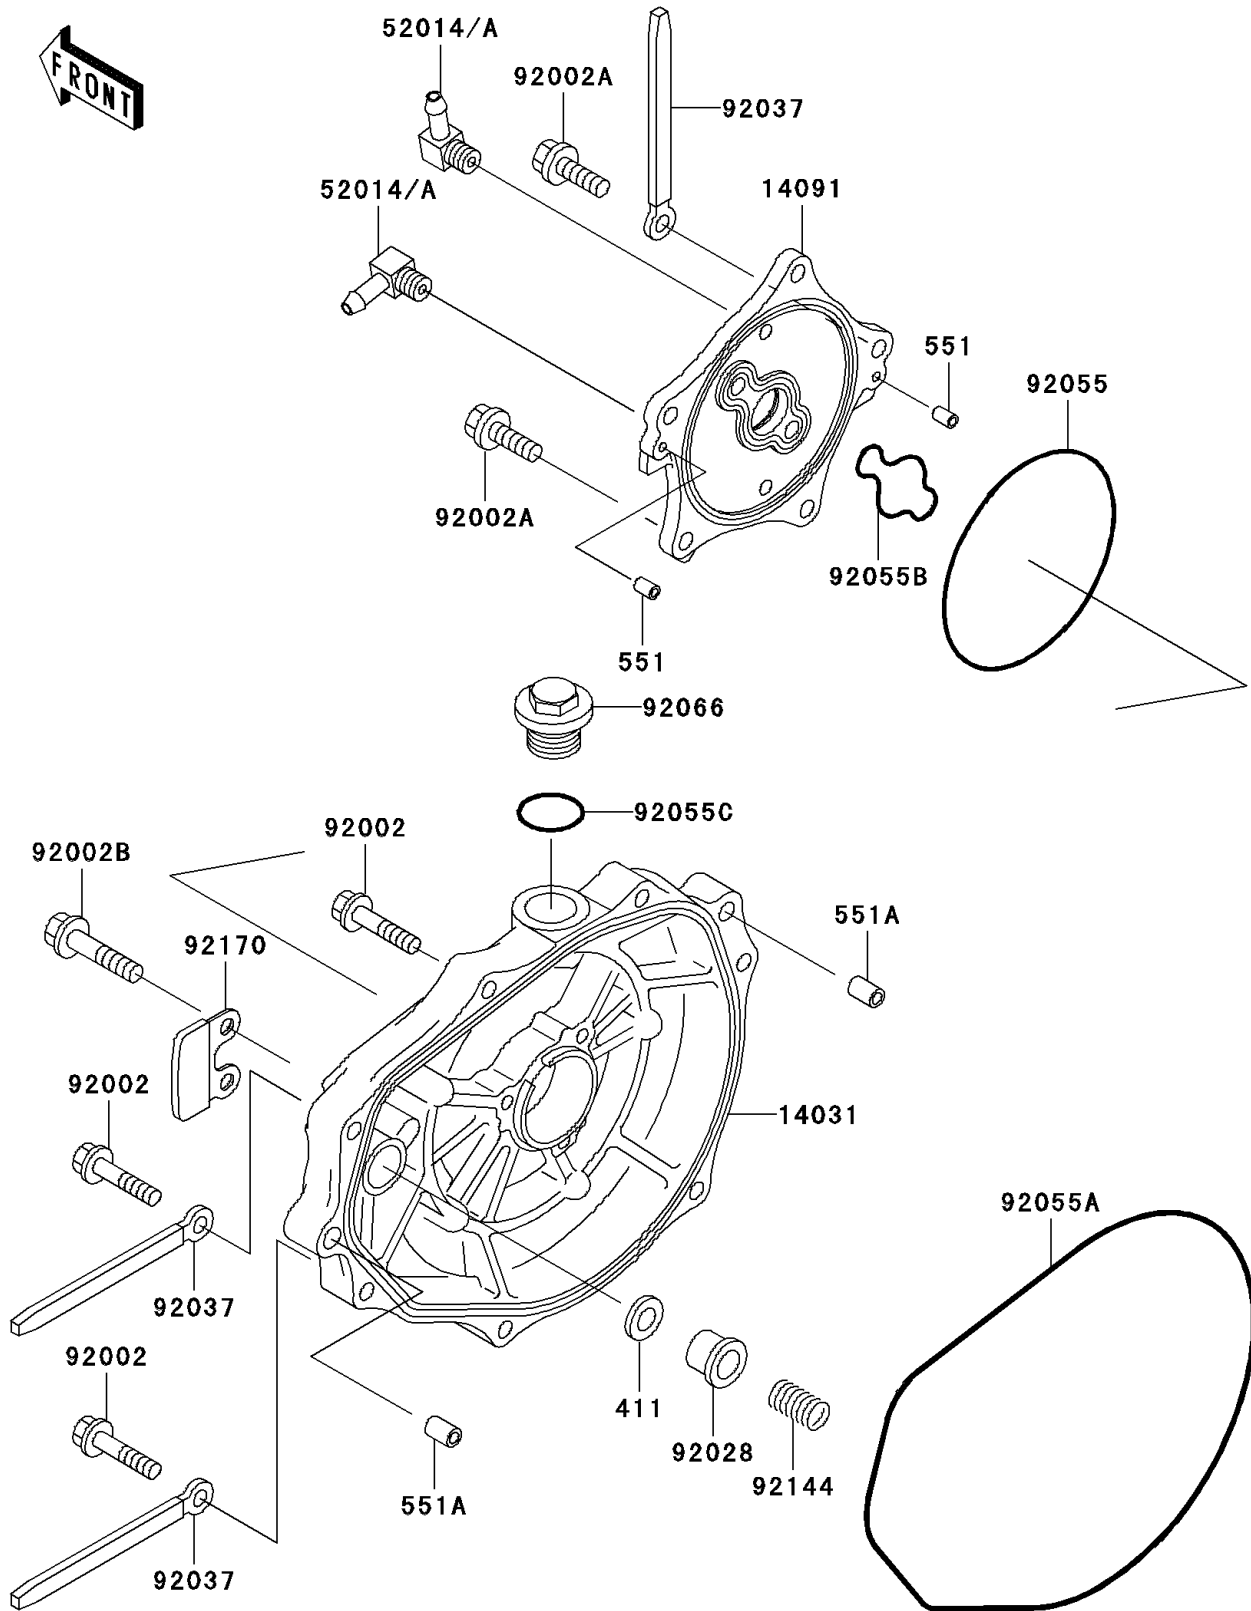

## 2001 JET SKI® 900 STX® PARTS DIAGRAM

Engine Cover(s)

E1431

## 2001 JET SKI® 900 STX® PARTS LIST

Engine Cover(s)

ITEM NAME	PART NUMBER	QUANTITY
WASHER-PLAIN,5MM (Ref # 411)	411S0500	1
PIN-DOWEL (Ref # 551)	551R0408	1
PIN-DOWEL (Ref # 551A)	551R0812	1
COVER-GENERATOR (Ref # 14031)	14031-3729	1
COVER (Ref # 14091)	14091-3711	1
ELBOW (Ref # 52014)	52014-3709	1
BOLT,6X30 (Ref # 92002)	92002-3726	1
BOLT,6X20 (Ref # 92002A)	92002-3755	1
BOLT,6X12 (Ref # 92002B)	92002-3763	1
BUSHING (Ref # 92028)	92028-3718	1
CLAMP,L=100 (Ref # 92037)	92037-3736	1
RING-O,BREATHER BODY (Ref # 92055)	92055-1284	1
RING-O,GENERATOR COVER (Ref # 92055A)	92055-3712	1
RING-O (Ref # 92055B)	92055-3739	1
RING-O (Ref # 92055C)	92055-515	1
PLUG (Ref # 92066)	92066-3739	1
SPRING (Ref # 92144)	92144-3728	1
CLAMP (Ref # 92170)	92170-3746	1