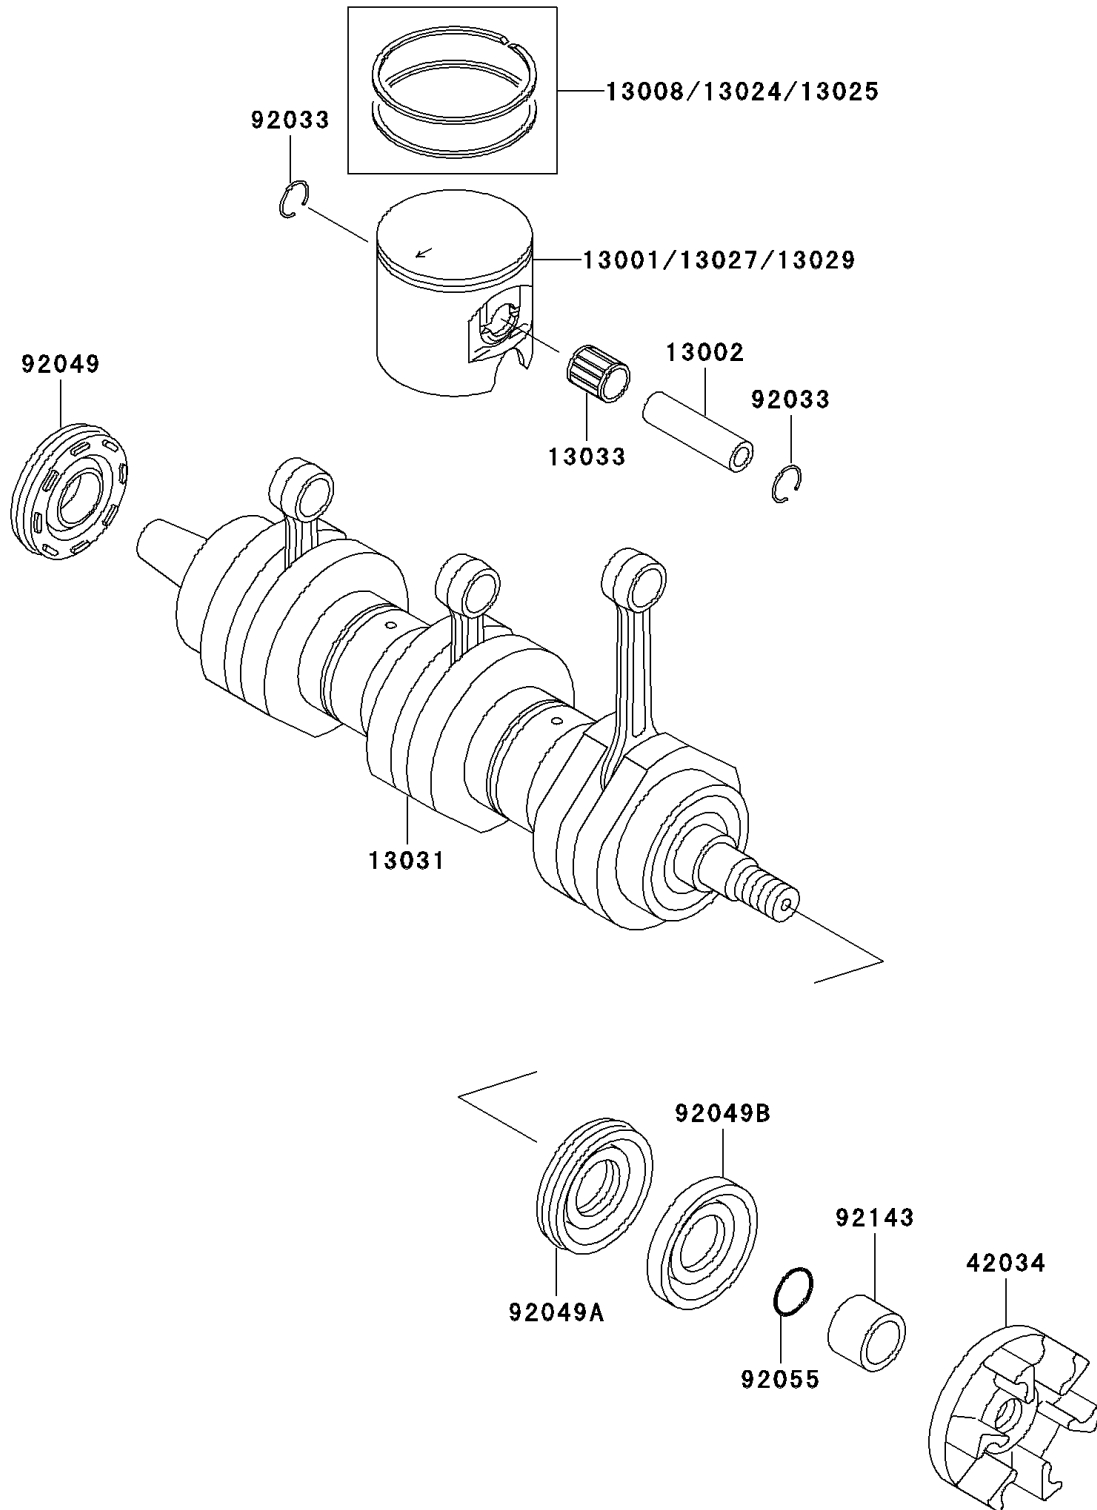

## 2001 JET SKI® 900 STX® PARTS DIAGRAM

Crankshaft/Piston(s)

E1320

## 2001 JET SKI® 900 STX® PARTS LIST

Crankshaft/Piston(s)

ITEM NAME	PART NUMBER	QUANTITY
PISTON-ENGINE,STD (Ref # 13001)	13001-3720	1
PIN-PISTON (Ref # 13002)	13002-3705	1
RING-SET-PISTON,STD (Ref # 13008)	13008-3709	1
RING-SET-PISTON LL,O/S,1.00 (Ref # 13024)	13024-3707	1
RING-SET-PISTON L,O/S,0.50 (Ref # 13025)	13025-3707	1
PISTON-ENGINE LL,O/S,1.00 (Ref # 13027)	13027-3712	1
PISTON-ENGINE L,O/S,0.50 (Ref # 13029)	13029-3712	1
CRANKSHAFT-COMP (Ref # 13031)	13031-3732	1
BEARING-SMALL END (Ref # 13033)	13033-3702	1
COUPLING (Ref # 42034)	42034-3709	1
RING-SNAP (Ref # 92033)	92033-1207	1
SEAL-OIL,FWJ7307210ZS (Ref # 92049)	92049-3713	1
SEAL-OIL (Ref # 92049A)	92049-3715	1
SEAL-OIL (Ref # 92049B)	92049-3716	1
RING-O,20.8X2.4 (Ref # 92055)	92055-3740	1
COLLAR (Ref # 92143)	92143-3745	1