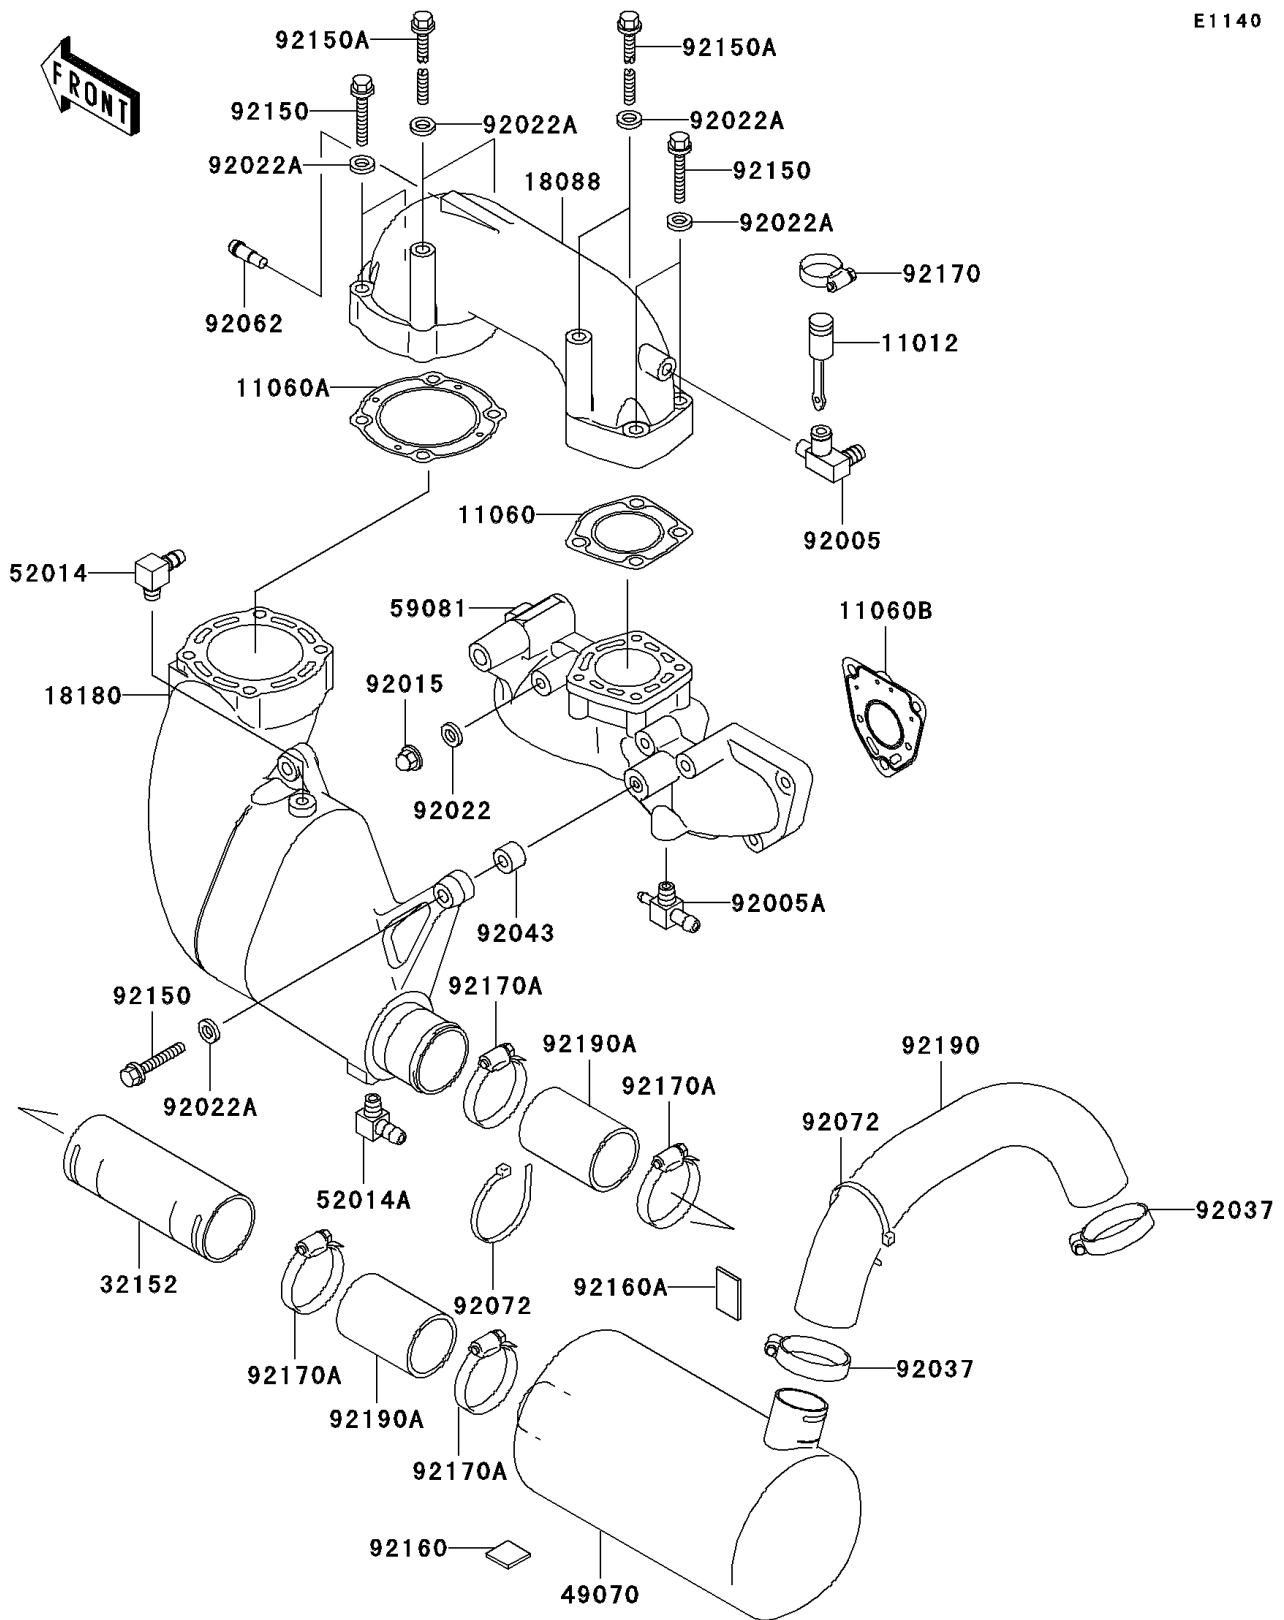

2001 JET SKI® 900 STX® PARTS DIAGRAM

Muffler(s)

E1140

2001 JET SKI® 900 STX® PARTS LIST

Muffler(s)

ITEM NAME	PART NUMBER	QUANTITY
CAP (Ref # 11012)	11012-3757	1
GASKET (Ref # 11060)	11060-3754	1
GASKET (Ref # 11060A)	11060-3755	1
GASKET (Ref # 11060B)	11060-3756	1
PIPE-EXHAUST (Ref # 18088)	18088-3706	1
BODY-MUFFLER (Ref # 18180)	18180-3724	1
PIPE (Ref # 32152)	32152-3758	1
MUFFLER-COMP (Ref # 49070)	49070-3734	1
ELBOW (Ref # 52014)	52014-3709	1
ELBOW (Ref # 52014A)	52014-3711	1
MANIFOLD-EXHAUST (Ref # 59081)	59081-3732	1
FITTING (Ref # 92005)	92005-3715	1
FITTING (Ref # 92005A)	92005-3720	1
NUT,CAP,8MM (Ref # 92015)	92015-1371	1
WASHER,8.2X18X1.5 (Ref # 92022)	92022-1964	1
WASHER,10.2X20X1.5 (Ref # 92022A)	92022-3742	1
CLAMP (Ref # 92037)	92037-3738	1
PIN,11X14X12.3 (Ref # 92043)	92043-1266	1
NOZZLE (Ref # 92062)	92062-3705	1
BAND,L=368.3 (Ref # 92072)	92072-3808	1
BOLT,10X50 (Ref # 92150)	92150-3819	1
BOLT,10X125 (Ref # 92150A)	92150-3825	1
DAMPER,25X25 (Ref # 92160)	92160-3864	1
DAMPER,40X25 (Ref # 92160A)	92160-3865	1
CLAMP (Ref # 92170)	92170-3729	1
CLAMP (Ref # 92170A)	92170-3754	1
TUBE,MUFFLER-TAILPIPE (Ref # 92190)	92190-3938	1
TUBE,CHAMBER-MUFLER (Ref # 92190A)	92190-3950	1