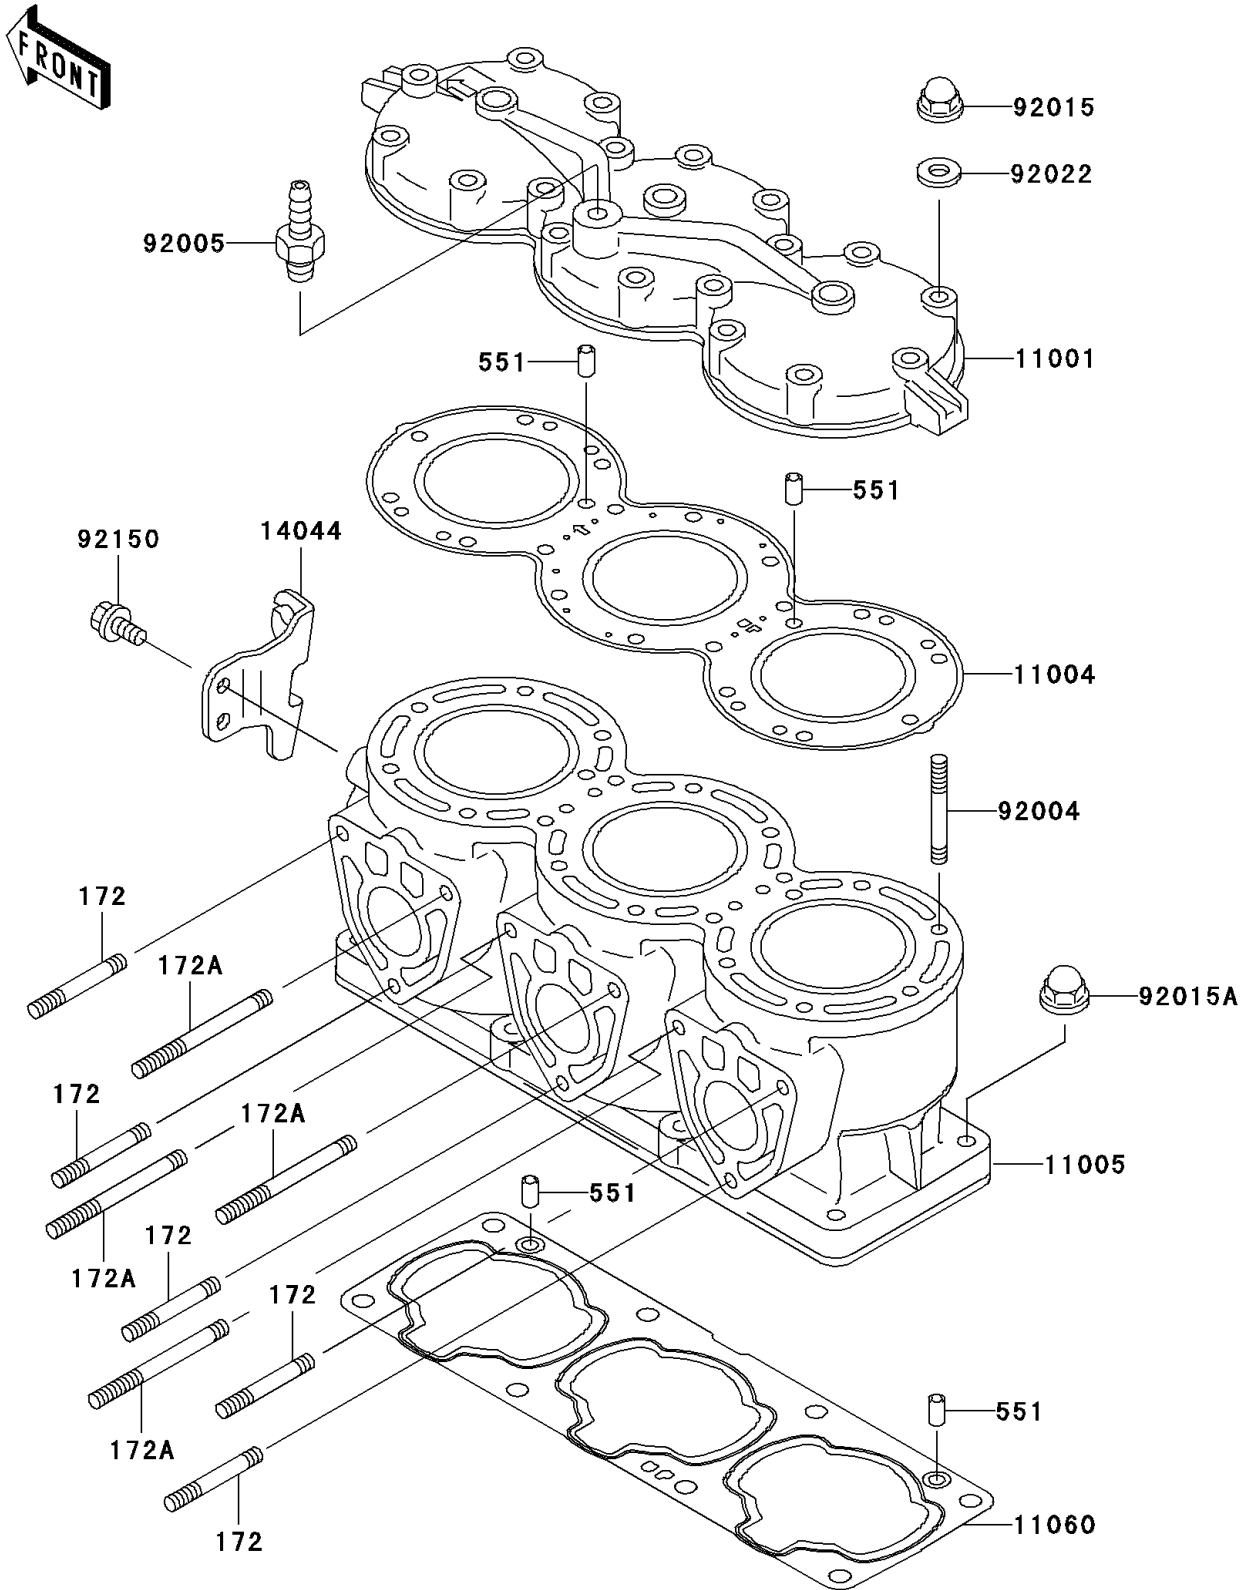

2001 JET SKI® 900 STX® PARTS DIAGRAM

Cylinder Head/Cylinder

E1110

2001 JET SKI® 900 STX® PARTS LIST

Cylinder Head/Cylinder

ITEM NAME	PART NUMBER	QUANTITY
BOLT-STUD (Ref # 172)	172R0830	1
BOLT-STUD,8X75 (Ref # 172A)	172R0875	1
PIN-DOWEL (Ref # 551)	551R0812	1
HEAD-CYLINDER (Ref # 11001)	11001-3737	1
GASKET-HEAD (Ref # 11004)	11004-3713	1
CYLINDER-ENGINE (Ref # 11005)	11005-3750	1
GASKET,CYLINDER BASE (Ref # 11060)	11060-3752	1
HOLDER-CABLE (Ref # 14044)	14044-3729	1
STUD,8X43 (Ref # 92004)	92004-3715	1
FITTING (Ref # 92005)	92005-3714	1
NUT,CAP,8MM (Ref # 92015)	92015-1371	1
NUT,10MM (Ref # 92015A)	92015-1649	1
WASHER,8.2X18X1.5 (Ref # 92022)	92022-1964	1
BOLT,8X16 (Ref # 92150)	92150-3722	1