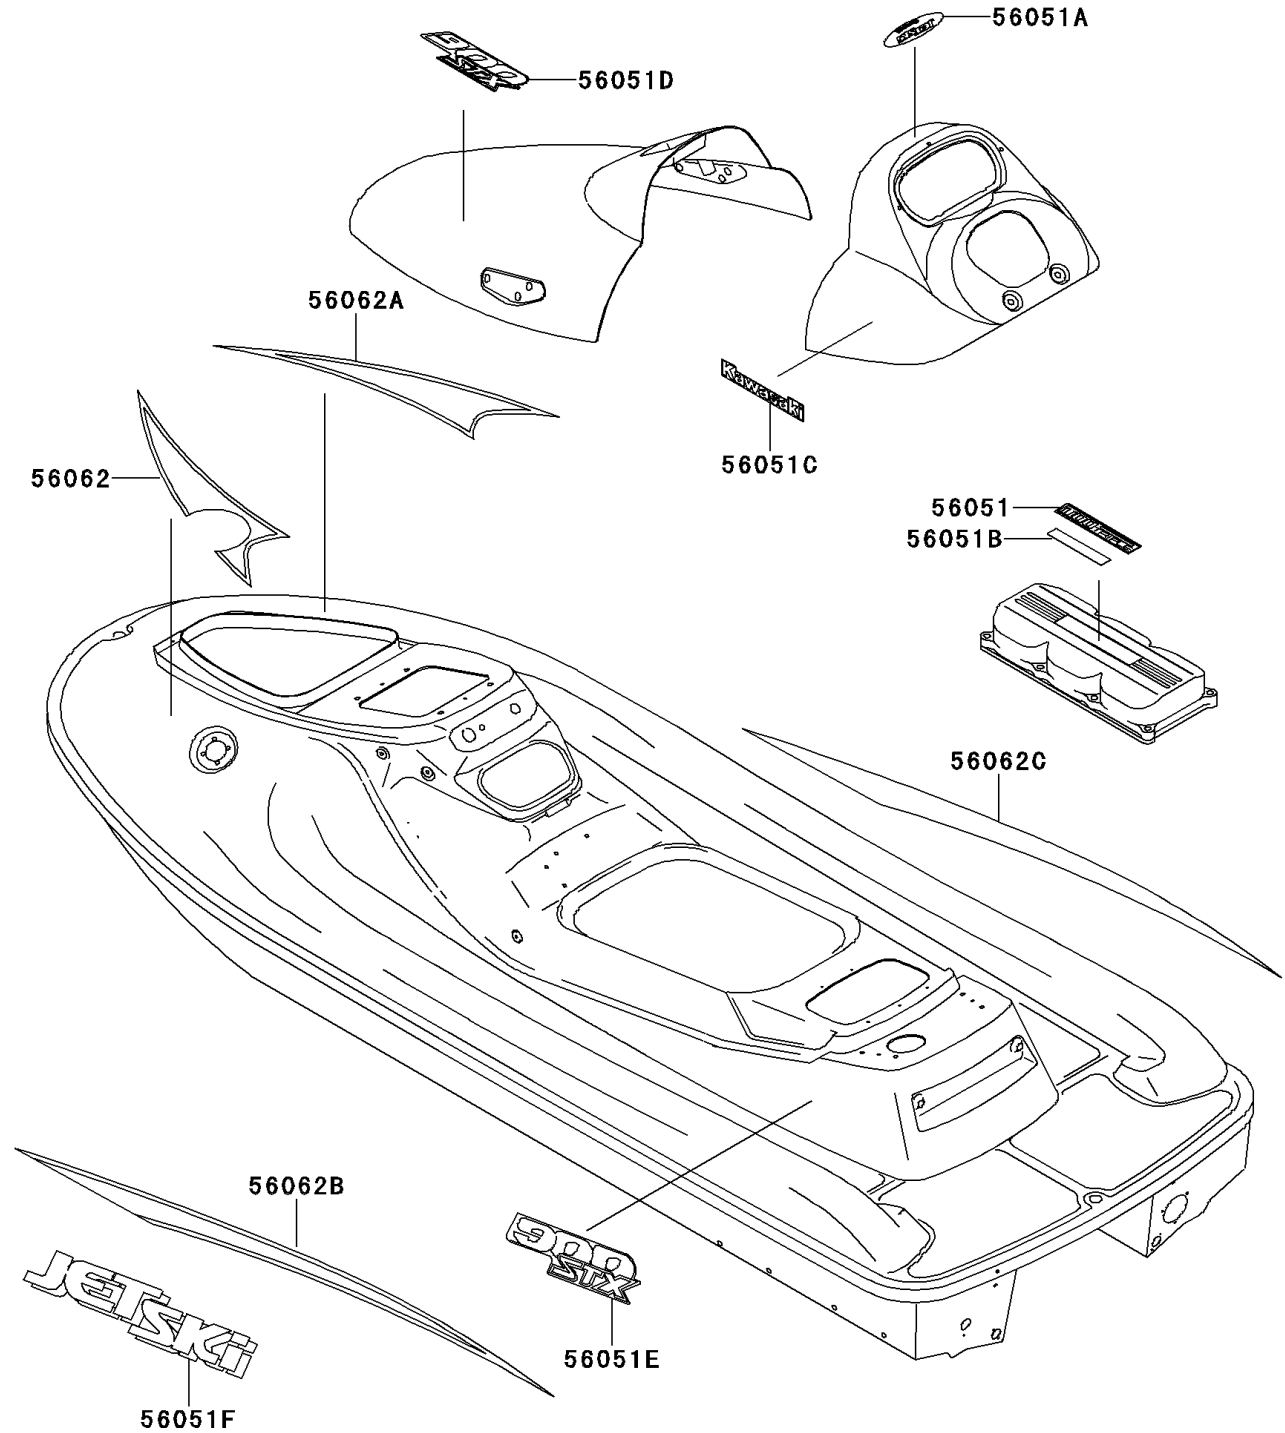

## 1999 JET SKI® 900 STX® PARTS DIAGRAM

Decals (JT900-B1)

F3880

## 1999 JET SKI® 900 STX® PARTS LIST

Decals(JT900-B1)

ITEM NAME	PART NUMBER	QUANTITY
MARK,900 TRIPLE (Ref # 56051)	56051-3743	1
MARK,HANDLE COVER,JET SKI (Ref # 56051A)	56051-3751	1
MARK,INTAKE COVER (Ref # 56051B)	56051-3809	1
MARK,HANDLE COVER,KAWASAKI (Ref # 56051C)	56051-3810	1
MARK,HATCH COVER,900 STX (Ref # 56051D)	56051-3811	1
MARK,DECK,900 STX (Ref # 56051E)	56051-3812	1
MARK,HULL,JET SKI (Ref # 56051F)	56051-3813	1
PATTERN,DECK,FR,LH (Ref # 56062)	56062-3740	1
PATTERN,DECK,FR,RH (Ref # 56062A)	56062-3741	1
PATTERN,DECK,RR,LH (Ref # 56062B)	56062-3742	1
PATTERN,DECK,RR,RH (Ref # 56062C)	56062-3743	1