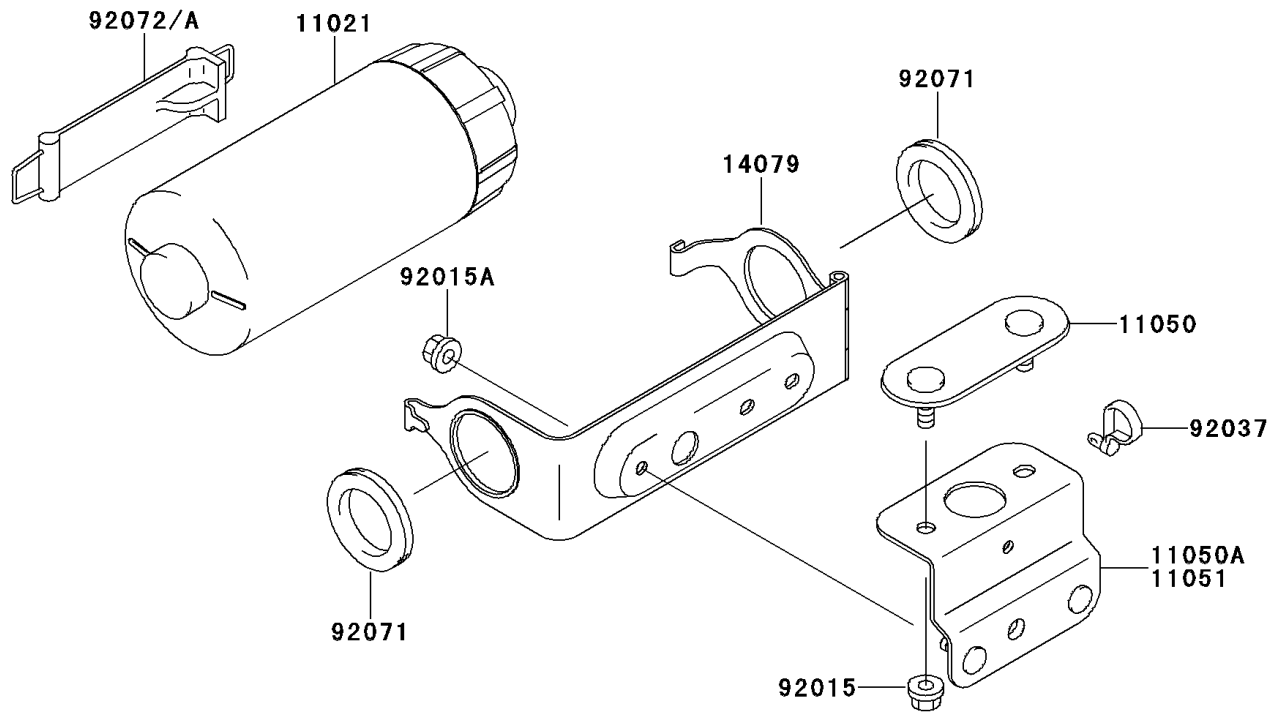

## 1999 JET SKI® 900 STX® PARTS DIAGRAM

Owner's Tools

F3182

## 1999 JET SKI® 900 STX® PARTS LIST

Owner's Tools

ITEM NAME	PART NUMBER	QUANTITY
CASE-ASSY,TOOL (Ref # 11021)	11021-3706	1
BRACKET,DECK,UPPER (Ref # 11050)	11050-3785	1
BRACKET,DECK,INSIDE (Ref # 11050A)	11050-3786	1
HOLDER-ASSY,TOOL CASE (Ref # 14079)	14079-3716	1
TOOL-KIT (Ref # 56007)	56007-3711	1
BAG,TOOL (Ref # 56008)	56008-006	1
NUT,FLANGED,8MM (Ref # 92015)	92015-3709	1
NUT,6MM (Ref # 92015A)	92015-3767	1
CLAMP,SPEED,L=43 (Ref # 92037)	92037-1290	1
GROMMET (Ref # 92071)	92071-3831	1
BAND,TOOL CASE (Ref # 92072)	92072-3837	1
GASKET-LIQUID,TUBE,100G,SILVER (Ref # 92104)	92104-002	1
TOOL-DRIVER,#3PHILLIPS (Ref # 92107)	92107-005	1
TOOL-DRIVER,#2PHILLIPS&SLOT (Ref # 92107A)	92107-1051	1
TOOL-WRENCH,ALLEN,5MM (Ref # 92110)	92110-1015	1
TOOL-WRENCH,BOX,21MM (Ref # 92110A)	92110-1113	1
TOOL-WRENCH,OPEN END,10X12 (Ref # 92110B)	92110-1152	1
TOOL-WRENCH,OPEN END,14X17 (Ref # 92110C)	92110-1153	1
TOOL-WRENCH,BOX,10MM (Ref # 92110D)	92110-1156	1
TOOL-PLIERS (Ref # 92112)	92112-1001	1
TOOL-WRENCH,OPEN END,8X10 (Ref # 92126)	92126-004	1