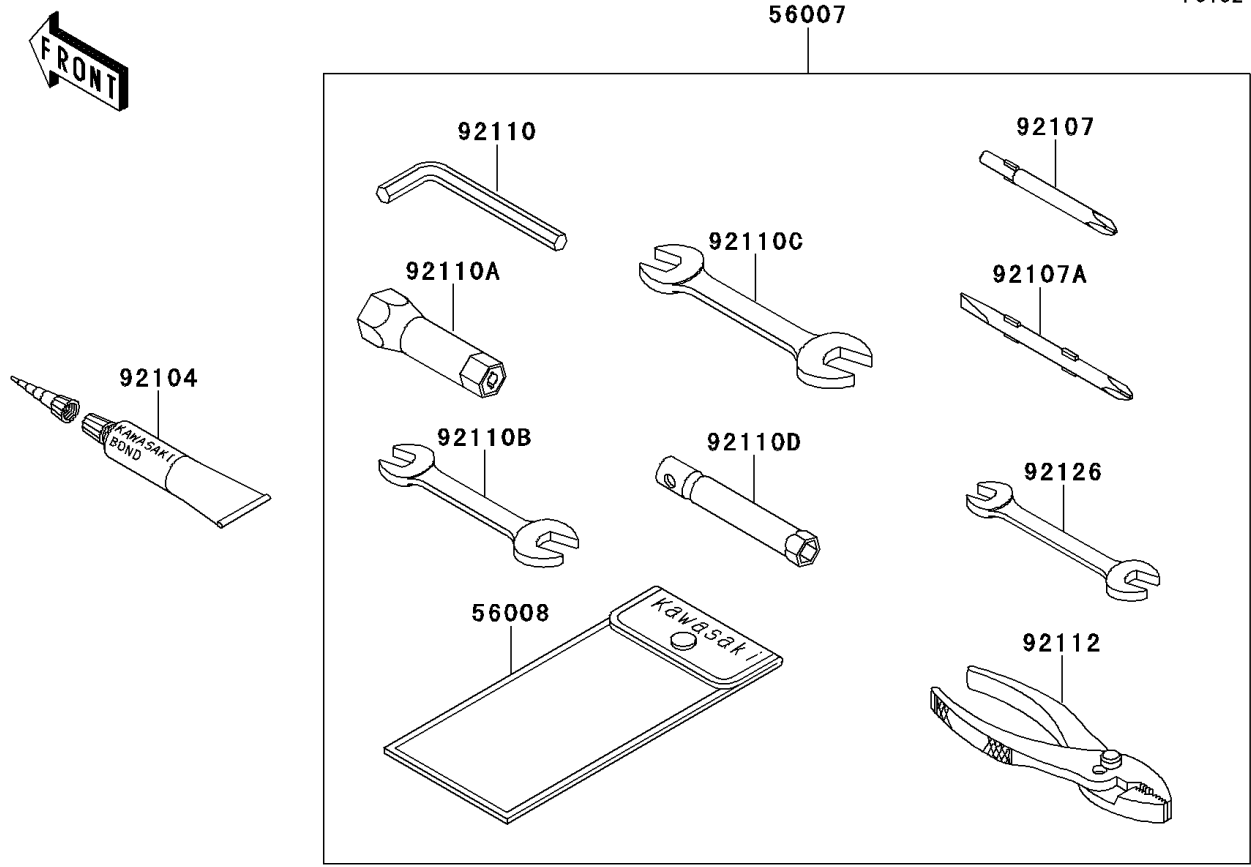

## 1999 JET SKI® 900 STX® PARTS DIAGRAM

Owner's Tools

F3182

## 1999 JET SKI® 900 STX® PARTS LIST

Owner's Tools

ITEM NAME	PART NUMBER	QUANTITY
CASE-ASSY,TOOL (Ref # 11021)	11021-3706	1
BRACKET,DECK,UPPER (Ref # 11050)	11050-3785	1
BRACKET,DECK,INSIDE (Ref # 11050A)	11050-3786	1
HOLDER-ASSY,TOOL CASE (Ref # 14079)	14079-3716	1
TOOL-KIT (Ref # 56007)	56007-3711	1
BAG,TOOL (Ref # 56008)	56008-006	1
NUT,FLANGED,8MM (Ref # 92015)	92015-3709	1
NUT,6MM (Ref # 92015A)	92015-3767	1
CLAMP,SPEED,L=43 (Ref # 92037)	92037-1290	1
GROMMET (Ref # 92071)	92071-3831	1
BAND,TOOL CASE (Ref # 92072)	92072-3837	1
GASKET-LIQUID,TUBE,100G,SILVER (Ref # 92104)	92104-002	1
TOOL-DRIVER,#3PHILLIPS (Ref # 92107)	92107-005	1
TOOL-DRIVER,#2PHILLIPS&SLOT (Ref # 92107A)	92107-1051	1
TOOL-WRENCH,ALLEN,5MM (Ref # 92110)	92110-1015	1
TOOL-WRENCH,BOX,21MM (Ref # 92110A)	92110-1113	1
TOOL-WRENCH,OPEN END,10X12 (Ref # 92110B)	92110-1152	1
TOOL-WRENCH,OPEN END,14X17 (Ref # 92110C)	92110-1153	1
TOOL-WRENCH,BOX,10MM (Ref # 92110D)	92110-1156	1
TOOL-PLIERS (Ref # 92112)	92112-1001	1
TOOL-WRENCH,OPEN END,8X10 (Ref # 92126)	92126-004	1