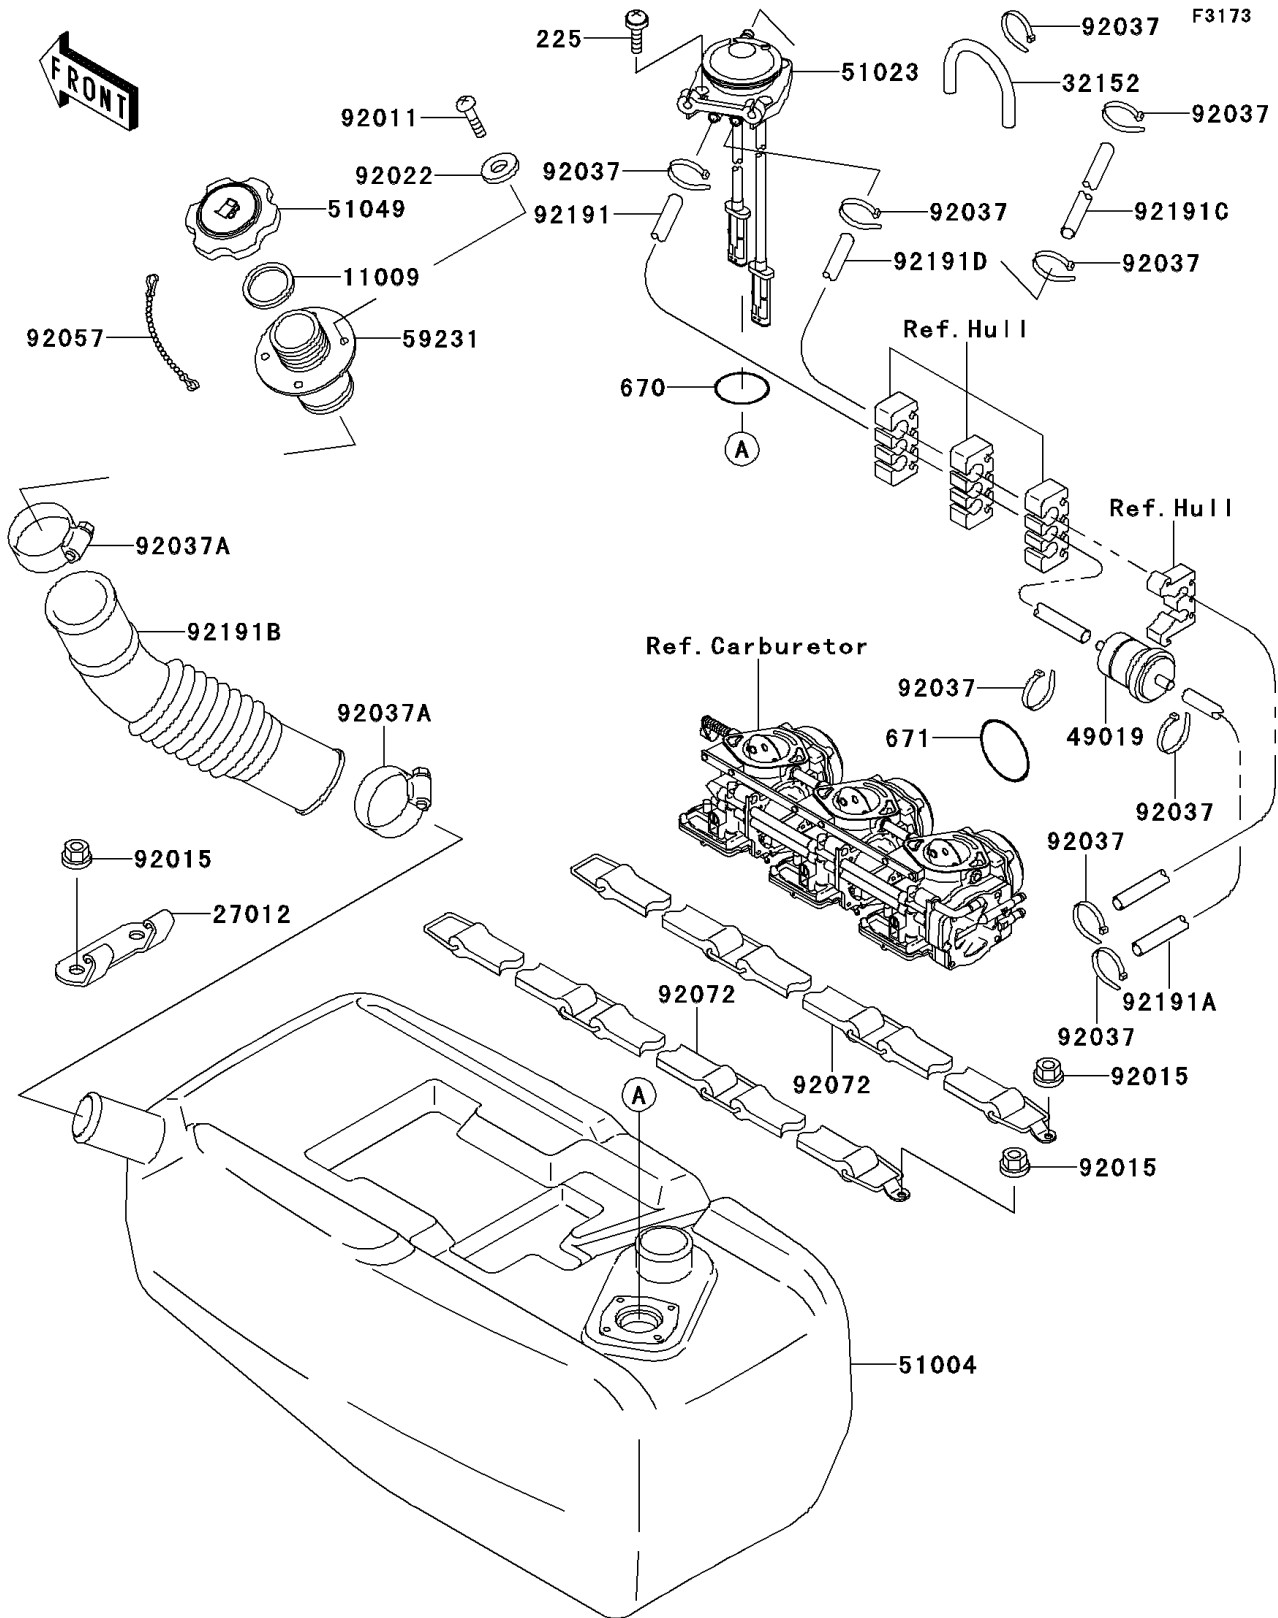

1999 JET SKI® 900 STX® PARTS DIAGRAM

Fuel Tank

1999 JET SKI® 900 STX® PARTS LIST

Fuel Tank

ITEM NAME	PART NUMBER	QUANTITY
SCREW-PAN-WSP-CROS,5X20 (Ref # 225)	225R0520	1
O RING,36MM (Ref # 670)	670B3036	1
O RING,65MM (Ref # 671)	671B2565	1
GASKET,TANK CAP (Ref # 11009)	11009-3020	1
HOOK (Ref # 27012)	27012-3802	1
PIPE (Ref # 32152)	32152-3705	1
FILTER-FUEL (Ref # 49019)	49019-3712	1
TANK-FUEL (Ref # 51004)	51004-3721	1
TAP-ASSY,FUEL (Ref # 51023)	51023-3733	1
CAP-TANK,FUEL (Ref # 51049)	51049-3714	1
FILLER,FUEL TANK (Ref # 59231)	59231-3716	1
SCREW (Ref # 92011)	92011-562	1
NUT,6MM (Ref # 92015)	92015-3767	1
WASHER (Ref # 92022)	92022-563	1
CLAMP (Ref # 92037)	92037-1173	1
CLAMP (Ref # 92037A)	92037-3009	1
CHAIN,COVER,L=100 (Ref # 92057)	92057-3704	1
BAND,FUEL TANK (Ref # 92072)	92072-3794	1
TUBE,"ON",5.8X10.8X270 (Ref # 92191)	92191-3708	1
TUBE,"ON",5.8X10.8X940 (Ref # 92191A)	92191-3715	1
TUBE (Ref # 92191B)	92191-3735	1
TUBE,5.8X10.8X1000 (Ref # 92191C)	92191-3736	1
TUBE,"RETURN" (Ref # 92191D)	92191-3864	1