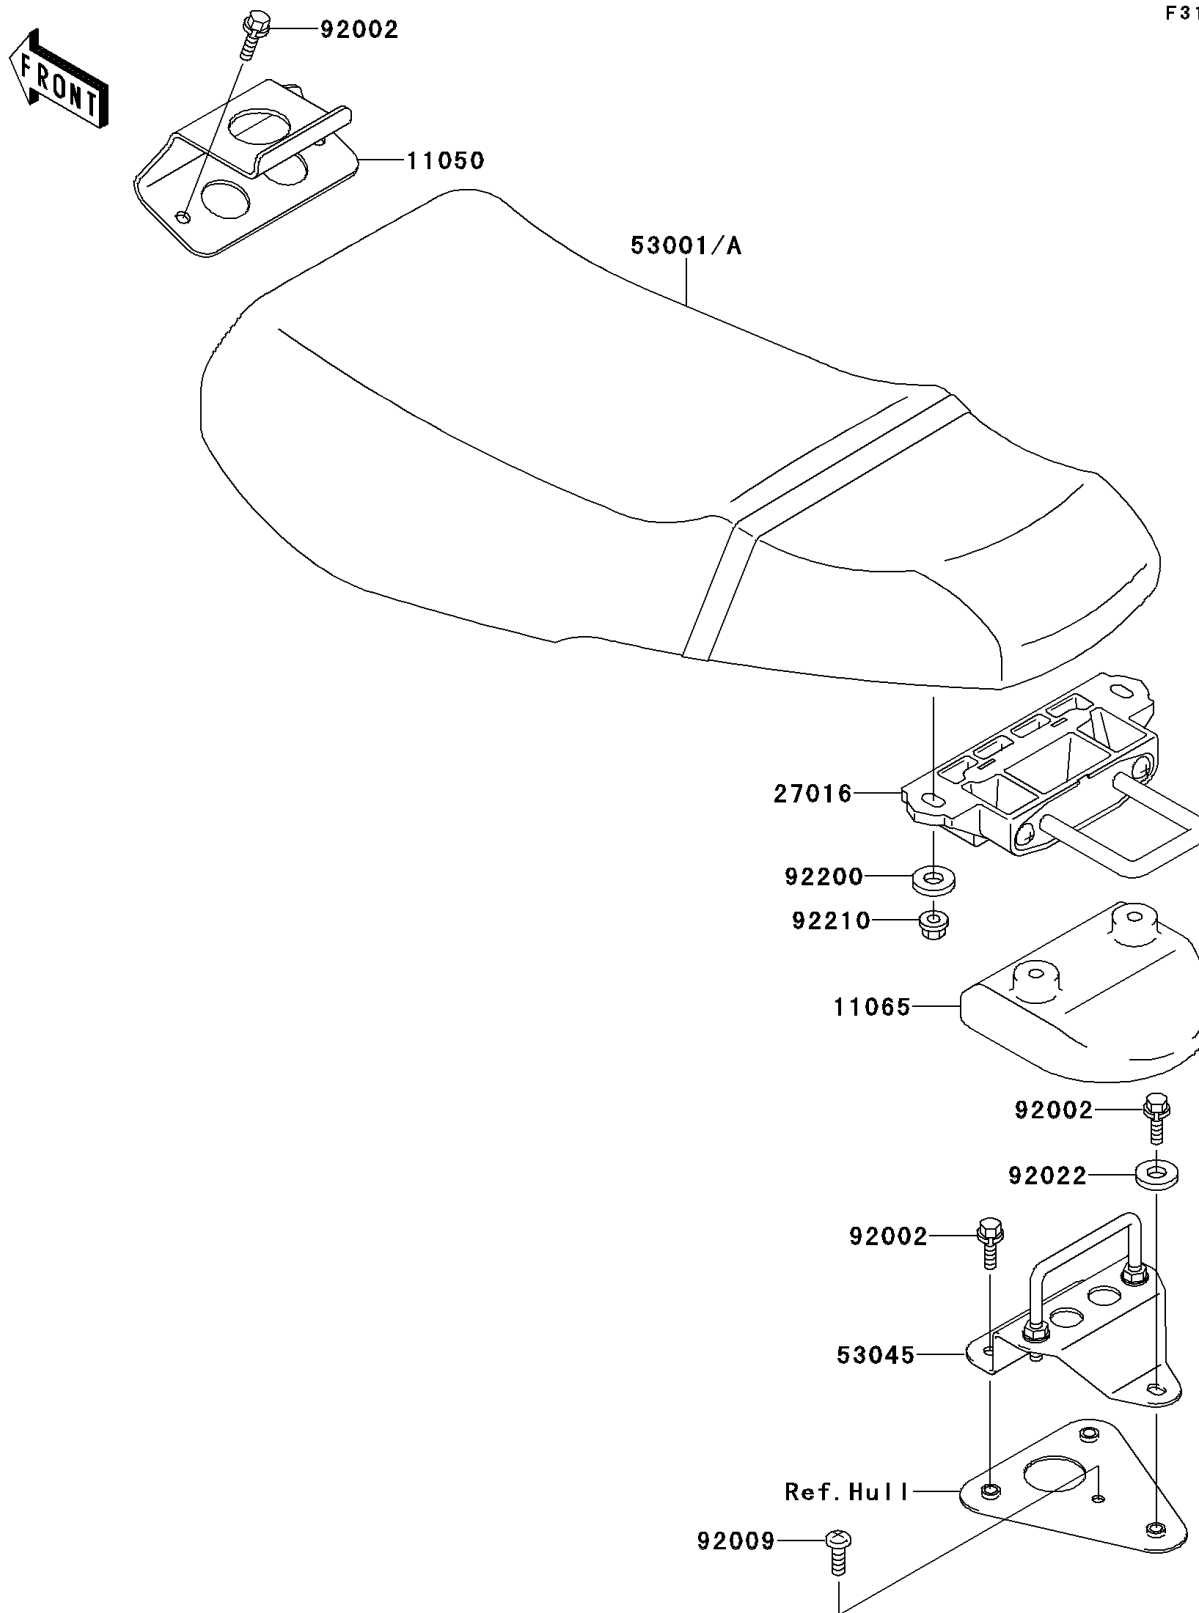

1999 JET SKI® 900 STX® PARTS DIAGRAM

Seat

F3146

1999 JET SKI® 900 STX® PARTS LIST

Seat

| ITEM NAME | PART NUMBER | QUANTITY |
|---------------------------------------|---------------|----------|
| BRACKET,SEAT (Ref # 11050) | 11050-3764 | 1 |
| CAP,SEAT LOCK HOOK (Ref # 11065) | 11065-3702 | 1 |
| LOCK-ASSY,REAR SEAT (Ref # 27016) | 27016-3749 | 1 |
| SEAT-ASSY,BURGUNDY/GRAY (Ref # 53001) | 53001-3744-NU | 1 |
| HOOK-ASSY,SEAT LOCK (Ref # 53045) | 53045-3706 | 1 |
| BOLT,6X25 (Ref # 92002) | 92002-3714 | 1 |
| SCREW,5X16 (Ref # 92009) | 92009-3789 | 1 |
| WASHER,6.5X20X1.5 (Ref # 92022) | 92022-3710 | 1 |
| WASHER,6.5X20X1.5 (Ref # 92200) | 92200-3715 | 1 |
| NUT,FLANGED,6MM (Ref # 92210) | 92210-3718 | 1 |