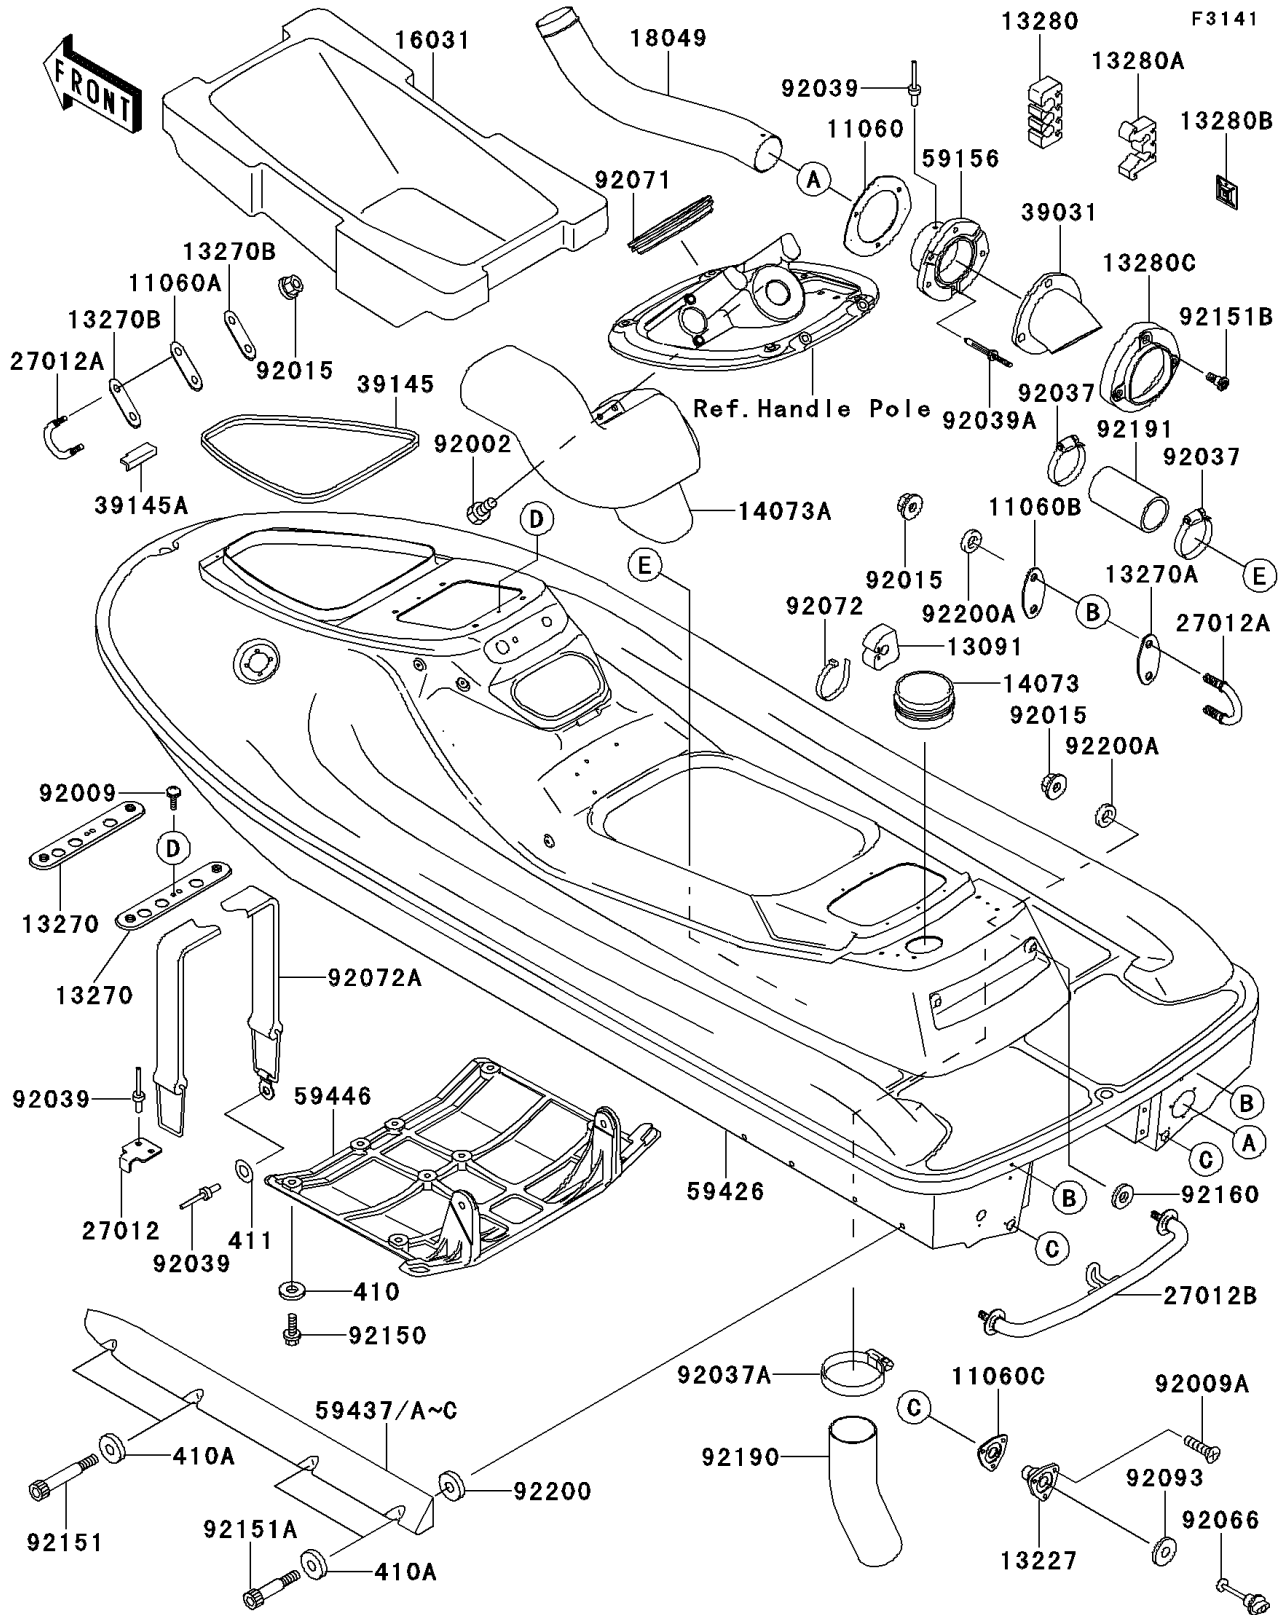

1999 JET SKI® 900 STX® PARTS DIAGRAM

Hull

1999 JET SKI® 900 STX® PARTS LIST

Hull

ITEM NAME	PART NUMBER	QUANTITY
GASKET,TAIL PIPE (Ref # 11060)	11060-3797	1
GASKET,U HOOK,FR (Ref # 11060A)	11060-3799	1
GASKET,U HOOK,RR (Ref # 11060B)	11060-3800	1
GASKET,DRAIN PLUG (Ref # 11060C)	11060-3801	1
HOLDER (Ref # 13091)	13091-3780	1
HOUSING,DRAIN PLUG (Ref # 13227)	13227-3711	1
PLATE (Ref # 13270)	13270-3809	1
PLATE (Ref # 13270A)	13270-3860	1
PLATE (Ref # 13270B)	13270-3896	1
HOLDER (Ref # 13280)	13280-3703	1
HOLDER,FUEL FILTER (Ref # 13280A)	13280-3705	1
HOLDER (Ref # 13280B)	13280-3706	1
HOLDER,TAIL PIPE CAP (Ref # 13280C)	13280-3715	1
DUCT,AIR INTAKE (Ref # 14073)	14073-3762	1
DUCT,AIR INTAKE (Ref # 14073A)	14073-3773	1
FLOAT (Ref # 16031)	16031-3840	1
PIPE-EXHAUST (Ref # 18049)	18049-3757	1
HOOK (Ref # 27012)	27012-3787	1
HOOK (Ref # 27012A)	27012-3797	1
HOOK,TOWING,RR (Ref # 27012B)	27012-3800	1
CAP-END,TAIL PIPE (Ref # 39031)	39031-3703	1
TRIM-SEAL,L=1412 (Ref # 39145)	39145-3748	1
TRIM-SEAL,L=76 (Ref # 39145A)	39145-3770	1
PIPE-TAIL (Ref # 59156)	59156-3719	1
STABILIZER,LH,D.BURGUNDY (Ref # 59437)	59437-3711-AQ	1
STABILIZER,RH,D.BURGUNDY (Ref # 59437B)	59437-3712-AQ	1
COVER-JET PUMP (Ref # 59446)	59446-3746	1
BOLT,6X20 (Ref # 92002)	92002-3755	1
SCREW,5X16 (Ref # 92009)	92009-3789	1