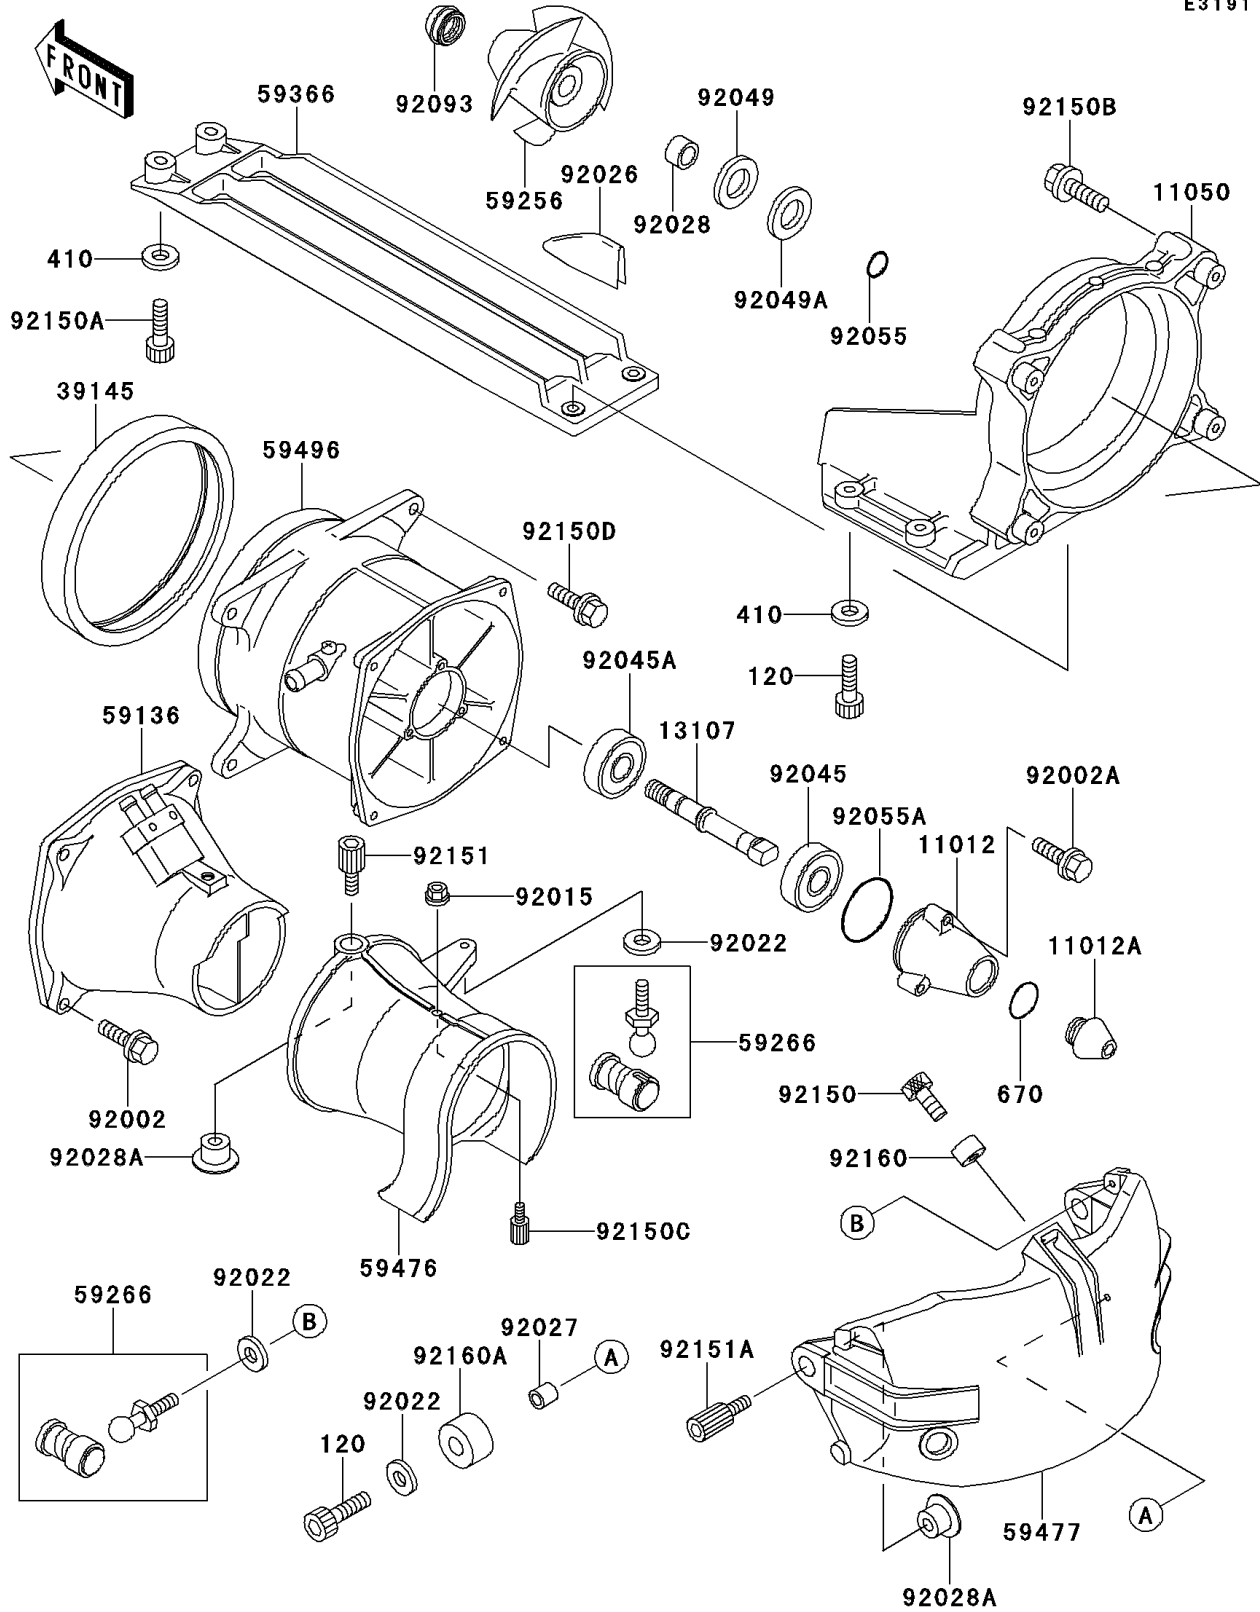

1999 JET SKI® 900 STX® PARTS DIAGRAM

Jet Pump

E3191

1999 JET SKI® 900 STX® PARTS LIST

Jet Pump

ITEM NAME	PART NUMBER	QUANTITY
BOLT-SOCKET,6X20 (Ref # 120)	120R0620	1
WASHER-PLAIN-SMALL,6MM (Ref # 410)	410S0600	1
O RING,20MM (Ref # 670)	670B2020	1
CAP (Ref # 11012)	11012-3771	1
CAP (Ref # 11012A)	11012-3772	1
BRACKET (Ref # 11050)	11050-3784	1
SHAFT,JETPUMP (Ref # 13107)	13107-3737	1
TRIM-SEAL (Ref # 39145)	39145-3742	1
NOZZLE-PUMP (Ref # 59136)	59136-3745	1
IMPELLER (Ref # 59256)	59256-3752	1
JOINT-BALL (Ref # 59266)	59266-3707	1
GRATE (Ref # 59366)	59366-3712	1
NOZZLE-STRG (Ref # 59476)	59476-3733	1
BUCKET-REVERSE (Ref # 59477)	59477-3707	1
VANE-GUIDE (Ref # 59496)	59496-3713	1
BOLT,6X35 (Ref # 92002)	92002-3715	1
BOLT,6X30 (Ref # 92002A)	92002-3726	1
NUT,6MM (Ref # 92015)	92015-3767	1
WASHER (Ref # 92022)	92022-567	1
SPACER (Ref # 92026)	92026-3731	1
COLLAR,6.2X10X10 (Ref # 92027)	92027-3705	1
BUSHING (Ref # 92028)	92028-3750	1
BUSHING (Ref # 92028A)	92028-3757	1
BEARING-BALL,62022RD (Ref # 92045)	92045-3721	1
BEARING-BALL,6303-132RD (Ref # 92045A)	92045-3722	1
SEAL-OIL (Ref # 92049)	92049-3717	1
SEAL-OIL (Ref # 92049A)	92049-3718	1
RING-O,OIL FILTER (Ref # 92055)	92055-1021	1
RING-O (Ref # 92055A)	92055-3741	1

1999 JET SKI® 900 STX® PARTS LIST

Jet Pump

ITEM NAME	PART NUMBER	QUANTITY
SEAL (Ref # 92093)	92093-3749	1
BOLT, SOCKET, 6X10 (Ref # 92150)	92150-3759	1
BOLT, SOCKET, 6X18 (Ref # 92150A)	92150-3775	1
BOLT, FLANGED, 8X30 (Ref # 92150B)	92150-3803	1
BOLT (Ref # 92150C)	92150-3808	1
BOLT, 8X30 (Ref # 92150D)	92150-3828	1
BOLT (Ref # 92151)	92151-3710	1
BOLT (Ref # 92151A)	92151-3716	1
DAMPER (Ref # 92160)	92160-3738	1
DAMPER (Ref # 92160A)	92160-3739	1