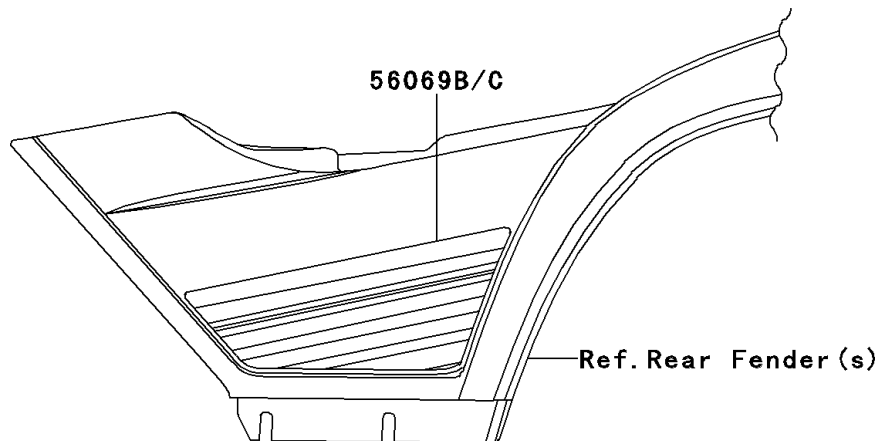

2006 Bayou® 250 PARTS DIAGRAM

Decals(Red)(Blue)(AAF)

F28611

2006 Bayou® 250 PARTS LIST

Decals(Red)(Blue)(AAF)

ITEM NAME	PART NUMBER	QUANTITY
BOLT-FLANGED,8X12 (Ref # 130)	130BB0812	1
WASHER-PLAIN-SMALL (Ref # 410)	410AA0500	1
WASHER-PLAIN-SMALL (Ref # 410A)	410AA0600	1
CORD-ASSY,SPEEDOMETER (Ref # 21150)	21150-1062	1
BRACKET-METER (Ref # 25008)	25008-1168	1
BRACKET-METER (Ref # 25008A)	25008-1169	1
METER-ASSY,SPEED,MPH (Ref # 25031)	25031-1234	1
GEAR-METER SCREW (Ref # 41060)	41060-1117	1
CABLE-SPEEDOMETER (Ref # 54001)	54001-1165	1
NUT,LOCK,5MM (Ref # 92015)	92015-1221	1
WASHER,5.5X20X1.2 (Ref # 92022)	92022-1405	1
RING-O,ID=13.8 (Ref # 92055)	92055-1141	1
BULB,12V 3.4W,T10 (Ref # 92069)	92069-1007	1
BAND,L=123 (Ref # 92072)	92072-030	1
BAND,L=149 (Ref # 92072A)	92072-031	1
DAMPER (Ref # 92075)	92075-1409	1
BUSHING-METER GEAR (Ref # 92087)	92087-1054	1
COLLAR,5.5X10X8.5 (Ref # 92143)	92143-1235	1
KIT.,SPEEDOMETER,MPH (Ref # 99999)	99999-1065	1