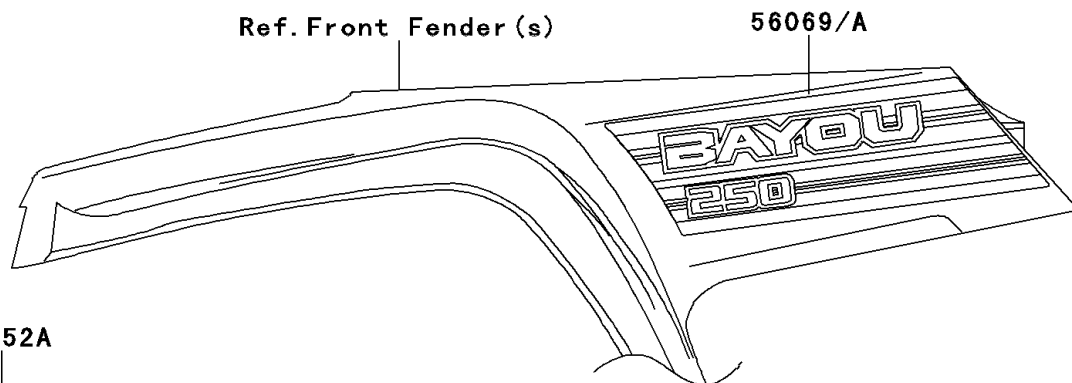

2006 Bayou® 250 PARTS DIAGRAM

Decals(Red)(Blue)(AAF)

F28611

2006 Bayou® 250 PARTS LIST

Decals(Red)(Blue)(AAF)

ITEM NAME	PART NUMBER	QUANTITY
BOLT-FLANGED,8X12 (Ref # 130)	130BB0812	1
WASHER-PLAIN-SMALL (Ref # 410)	410AA0500	1
WASHER-PLAIN-SMALL (Ref # 410A)	410AA0600	1
CORD-ASSY,SPEEDOMETER (Ref # 21150)	21150-1062	1
BRACKET-METER (Ref # 25008)	25008-1168	1
BRACKET-METER (Ref # 25008A)	25008-1169	1
METER-ASSY,SPEED,MPH (Ref # 25031)	25031-1234	1
GEAR-METER SCREW (Ref # 41060)	41060-1117	1
CABLE-SPEEDOMETER (Ref # 54001)	54001-1165	1
NUT,LOCK,5MM (Ref # 92015)	92015-1221	1
WASHER,5.5X20X1.2 (Ref # 92022)	92022-1405	1
RING-O,ID=13.8 (Ref # 92055)	92055-1141	1
BULB,12V 3.4W,T10 (Ref # 92069)	92069-1007	1
BAND,L=123 (Ref # 92072)	92072-030	1
BAND,L=149 (Ref # 92072A)	92072-031	1
DAMPER (Ref # 92075)	92075-1409	1
BUSHING-METER GEAR (Ref # 92087)	92087-1054	1
COLLAR,5.5X10X8.5 (Ref # 92143)	92143-1235	1
KIT.,SPEEDOMETER,MPH (Ref # 99999)	99999-1065	1