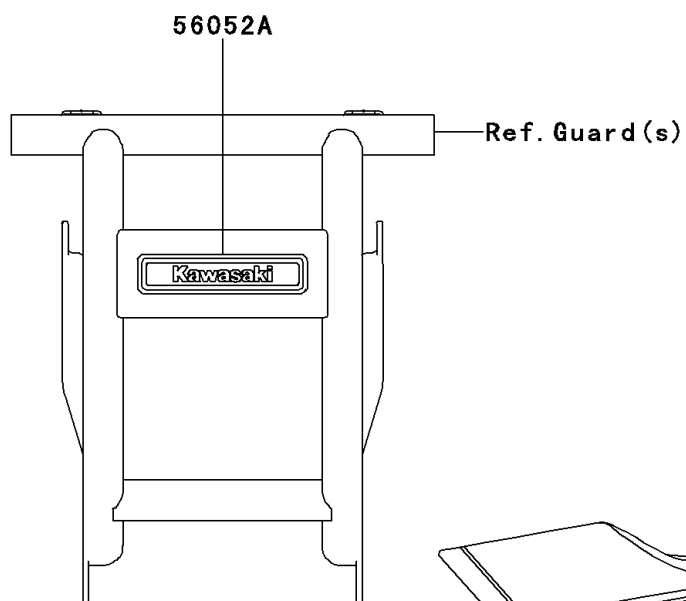

2006 Bayou® 250 PARTS DIAGRAM

Decals(Red)(Blue)(AAF)

F28611

2006 Bayou® 250 PARTS LIST

Decals(Red)(Blue)(AAF)

ITEM NAME	PART NUMBER	QUANTITY
BOLT-FLANGED,8X12 (Ref # 130)	130BB0812	1
WASHER-PLAIN-SMALL (Ref # 410)	410AA0500	1
WASHER-PLAIN-SMALL (Ref # 410A)	410AA0600	1
CORD-ASSY,SPEEDOMETER (Ref # 21150)	21150-1062	1
BRACKET-METER (Ref # 25008)	25008-1168	1
BRACKET-METER (Ref # 25008A)	25008-1169	1
METER-ASSY,SPEED,MPH (Ref # 25031)	25031-1234	1
GEAR-METER SCREW (Ref # 41060)	41060-1117	1
CABLE-SPEEDOMETER (Ref # 54001)	54001-1165	1
NUT,LOCK,5MM (Ref # 92015)	92015-1221	1
WASHER,5.5X20X1.2 (Ref # 92022)	92022-1405	1
RING-O,ID=13.8 (Ref # 92055)	92055-1141	1
BULB,12V 3.4W,T10 (Ref # 92069)	92069-1007	1
BAND,L=123 (Ref # 92072)	92072-030	1
BAND,L=149 (Ref # 92072A)	92072-031	1
DAMPER (Ref # 92075)	92075-1409	1
BUSHING-METER GEAR (Ref # 92087)	92087-1054	1
COLLAR,5.5X10X8.5 (Ref # 92143)	92143-1235	1
KIT.,SPEEDOMETER,MPH (Ref # 99999)	99999-1065	1