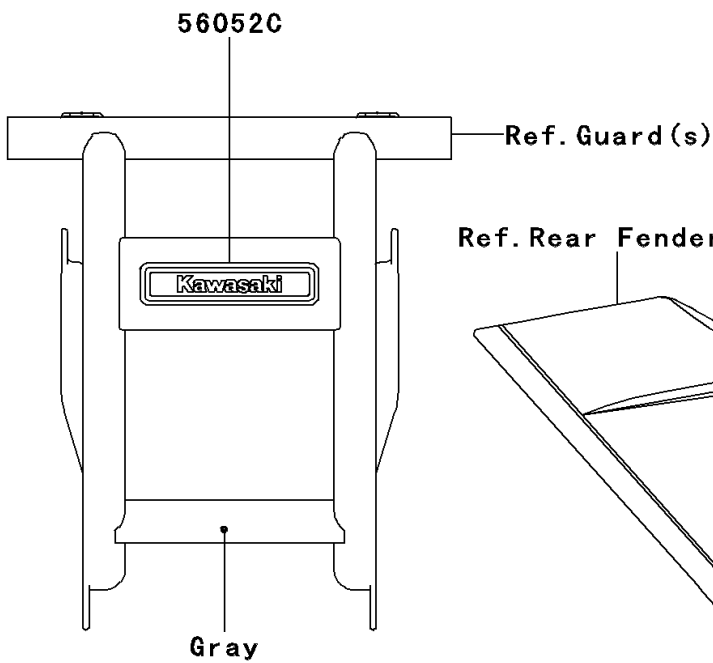

2006 Bayou® 250 PARTS DIAGRAM

Decals(Green)(AGF)

F2861A

2006 Bayou® 250 PARTS LIST

Decals(Green)(AGF)

ITEM NAME	PART NUMBER	QUANTITY
EMBLEM,KAWASAKI (Ref # 56014)	56014-1368	1
MARK,RR FENDER,250 (Ref # 56052)	56052-0146	1
MARK,FR FENDER,BAYOU (Ref # 56052A)	56052-0391	1
MARK,FR FENDER,KAWASAKI (Ref # 56052B)	56052-0449	1
MARK,FRONT GUARD,KAWASAKI (Ref # 56052C)	56052-1682	1
PATTERN,FR FENDER,LH (Ref # 56066)	56066-1043	1
PATTERN,FR FENDER,RH (Ref # 56066A)	56066-1044	1