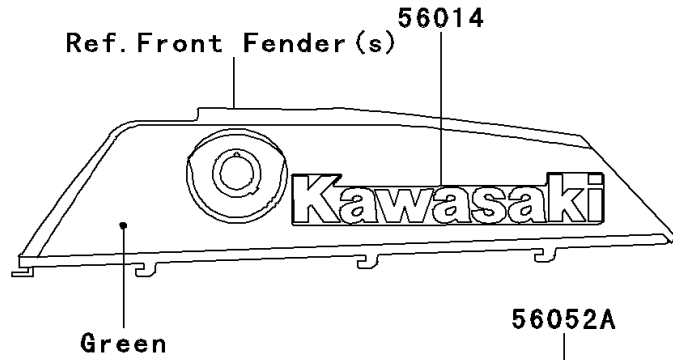

2006 Bayou® 250 PARTS DIAGRAM

Decals(Green)(AGF)

F2861A

2006 Bayou® 250 PARTS LIST

Decals(Green)(AGF)

ITEM NAME	PART NUMBER	QUANTITY
EMBLEM,KAWASAKI (Ref # 56014)	56014-1368	1
MARK,RR FENDER,250 (Ref # 56052)	56052-0146	1
MARK,FR FENDER,BAYOU (Ref # 56052A)	56052-0391	1
MARK,FR FENDER,KAWASAKI (Ref # 56052B)	56052-0449	1
MARK,FRONT GUARD,KAWASAKI (Ref # 56052C)	56052-1682	1
PATTERN,FR FENDER,LH (Ref # 56066)	56066-1043	1
PATTERN,FR FENDER,RH (Ref # 56066A)	56066-1044	1