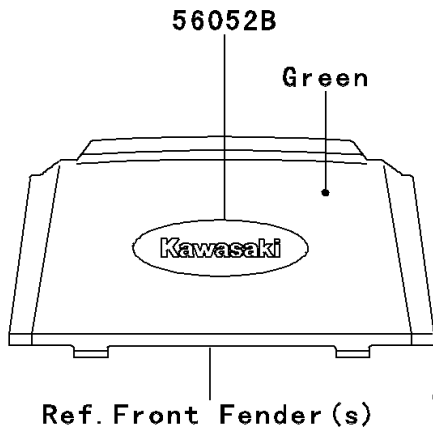

2006 Bayou® 250 PARTS DIAGRAM

Decals(Green)(AGF)

F2861A

2006 Bayou® 250 PARTS LIST

Decals(Green)(AGF)

ITEM NAME	PART NUMBER	QUANTITY
EMBLEM,KAWASAKI (Ref # 56014)	56014-1368	1
MARK,RR FENDER,250 (Ref # 56052)	56052-0146	1
MARK,FR FENDER,BAYOU (Ref # 56052A)	56052-0391	1
MARK,FR FENDER,KAWASAKI (Ref # 56052B)	56052-0449	1
MARK,FRONT GUARD,KAWASAKI (Ref # 56052C)	56052-1682	1
PATTERN,FR FENDER,LH (Ref # 56066)	56066-1043	1
PATTERN,FR FENDER,RH (Ref # 56066A)	56066-1044	1