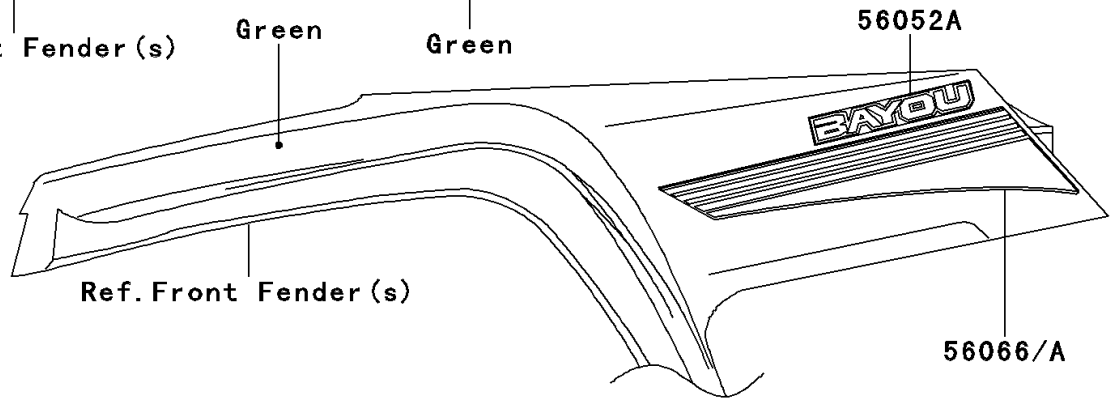

2006 Bayou® 250 PARTS DIAGRAM

Decals(Green)(AGF)

F2861A

2006 Bayou® 250 PARTS LIST

Decals(Green)(AGF)

ITEM NAME	PART NUMBER	QUANTITY
EMBLEM,KAWASAKI (Ref # 56014)	56014-1368	1
MARK,RR FENDER,250 (Ref # 56052)	56052-0146	1
MARK,FR FENDER,BAYOU (Ref # 56052A)	56052-0391	1
MARK,FR FENDER,KAWASAKI (Ref # 56052B)	56052-0449	1
MARK,FRONT GUARD,KAWASAKI (Ref # 56052C)	56052-1682	1
PATTERN,FR FENDER,LH (Ref # 56066)	56066-1043	1
PATTERN,FR FENDER,RH (Ref # 56066A)	56066-1044	1