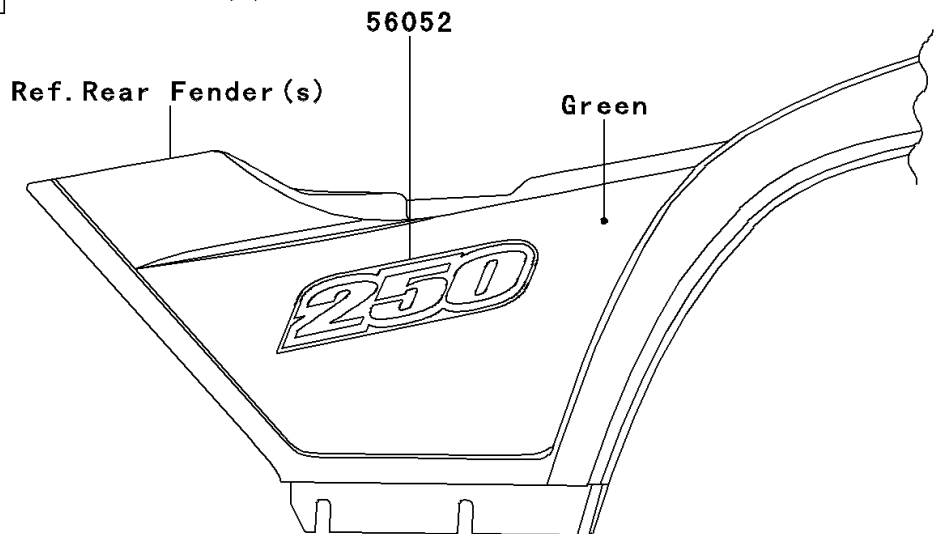

2006 Bayou® 250 PARTS DIAGRAM

Decals(Green)(AGF)

F2861A

2006 Bayou® 250 PARTS LIST

Decals(Green)(AGF)

ITEM NAME	PART NUMBER	QUANTITY
EMBLEM,KAWASAKI (Ref # 56014)	56014-1368	1
MARK,RR FENDER,250 (Ref # 56052)	56052-0146	1
MARK,FR FENDER,BAYOU (Ref # 56052A)	56052-0391	1
MARK,FR FENDER,KAWASAKI (Ref # 56052B)	56052-0449	1
MARK,FRONT GUARD,KAWASAKI (Ref # 56052C)	56052-1682	1
PATTERN,FR FENDER,LH (Ref # 56066)	56066-1043	1
PATTERN,FR FENDER,RH (Ref # 56066A)	56066-1044	1