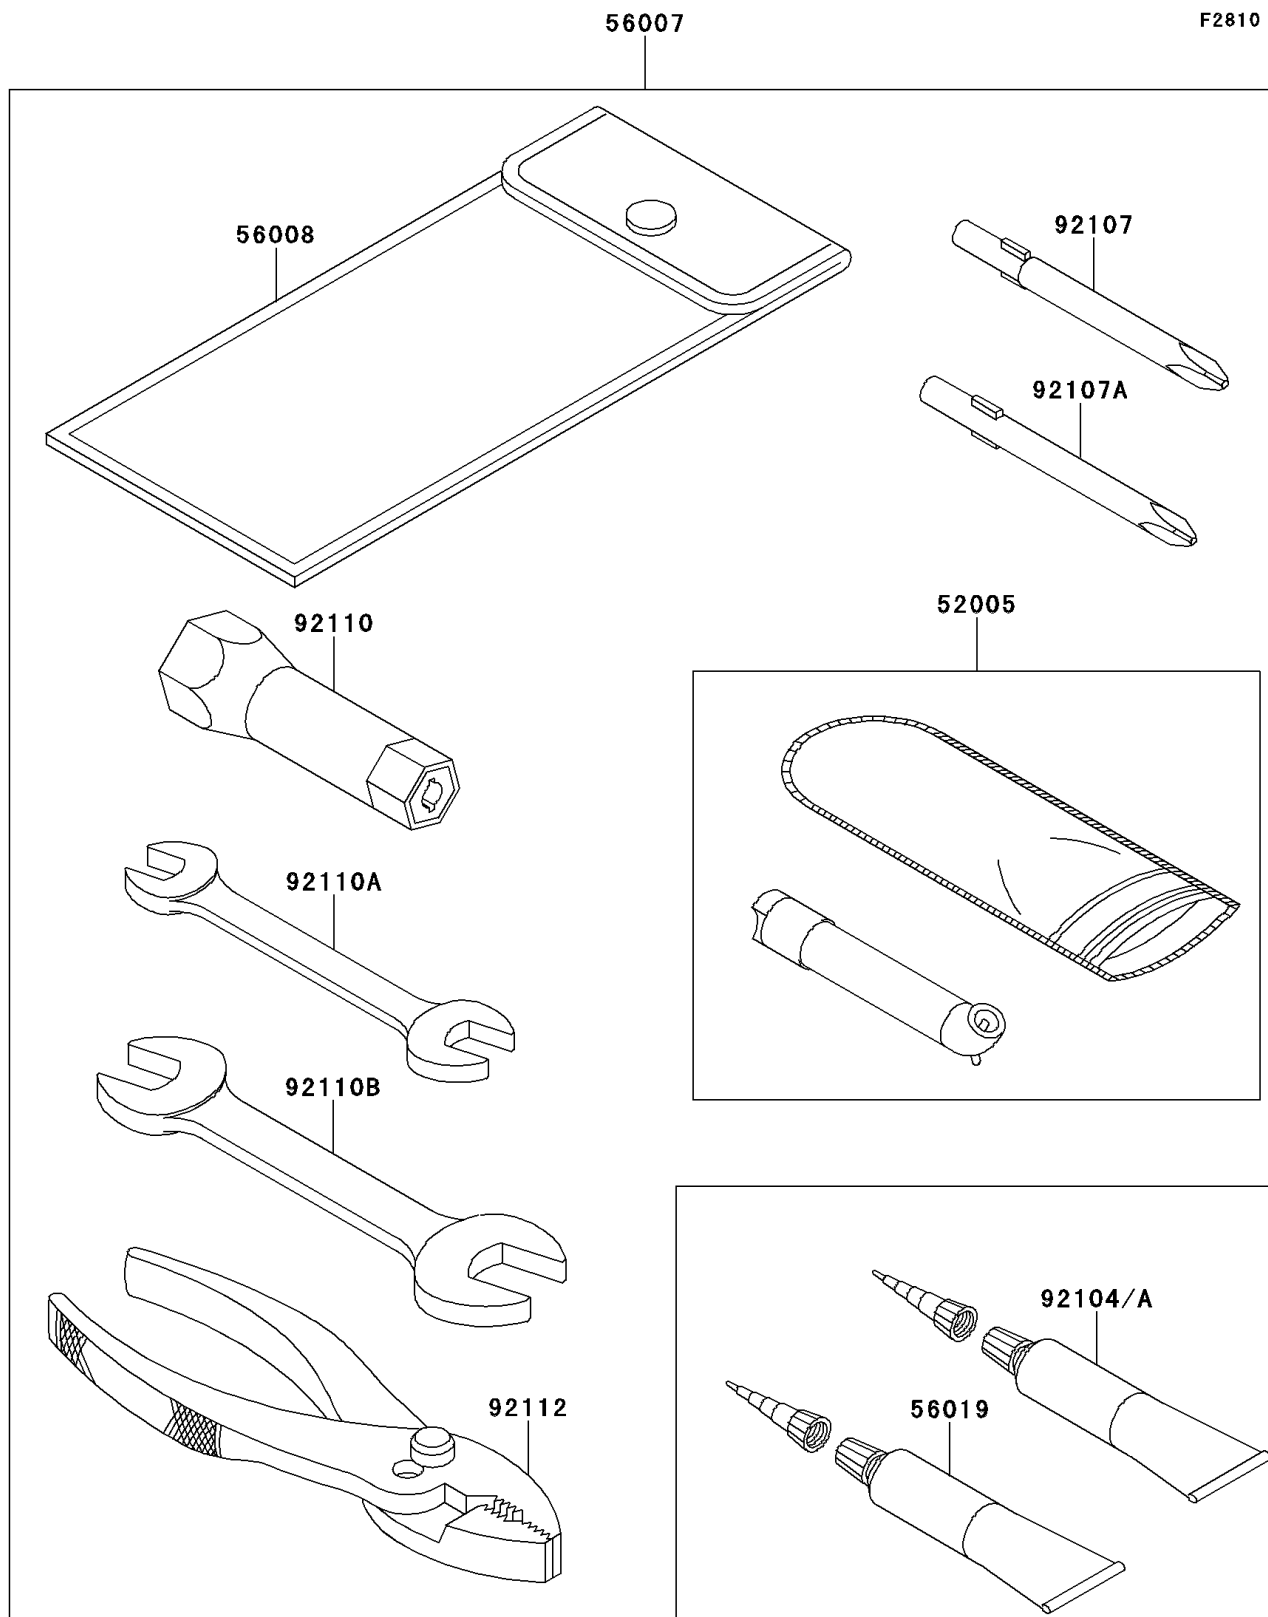

2006 Bayou® 250 PARTS DIAGRAM

Owner's Tools

2006 Bayou® 250 PARTS LIST

Owner's Tools

ITEM NAME	PART NUMBER	QUANTITY
GAUGE,AIR (Ref # 52005)	52005-1082	1
TOOLKIT (Ref # 56007)	56007-1306	1
BAG,TOOL (Ref # 56008)	56008-1007	1
GASKET-LIQUID,TB1211,WHITE (Ref # 56019)	56019-120	1
GASKET-LIQUID,TB1105B,SILVER (Ref # 92104)	92104-002	1
GASKET-LIQUID,TB1215,GRAY (Ref # 92104A)	92104-1065	1
TOOL-DRIVER,#3PHILLIPS (Ref # 92107)	92107-005	1
TOOL-DRIVER,#2PHILLIPS (Ref # 92107A)	92107-1053	1
TOOL-WRENCH,BOX,18MM (Ref # 92110)	92110-1111	1
TOOL-WRENCH,OPEN END,10X12 (Ref # 92110A)	92110-1152	1
TOOL-WRENCH,OPEN END,14X17 (Ref # 92110B)	92110-1153	1
TOOL-PLIERS (Ref # 92112)	92112-1001	1