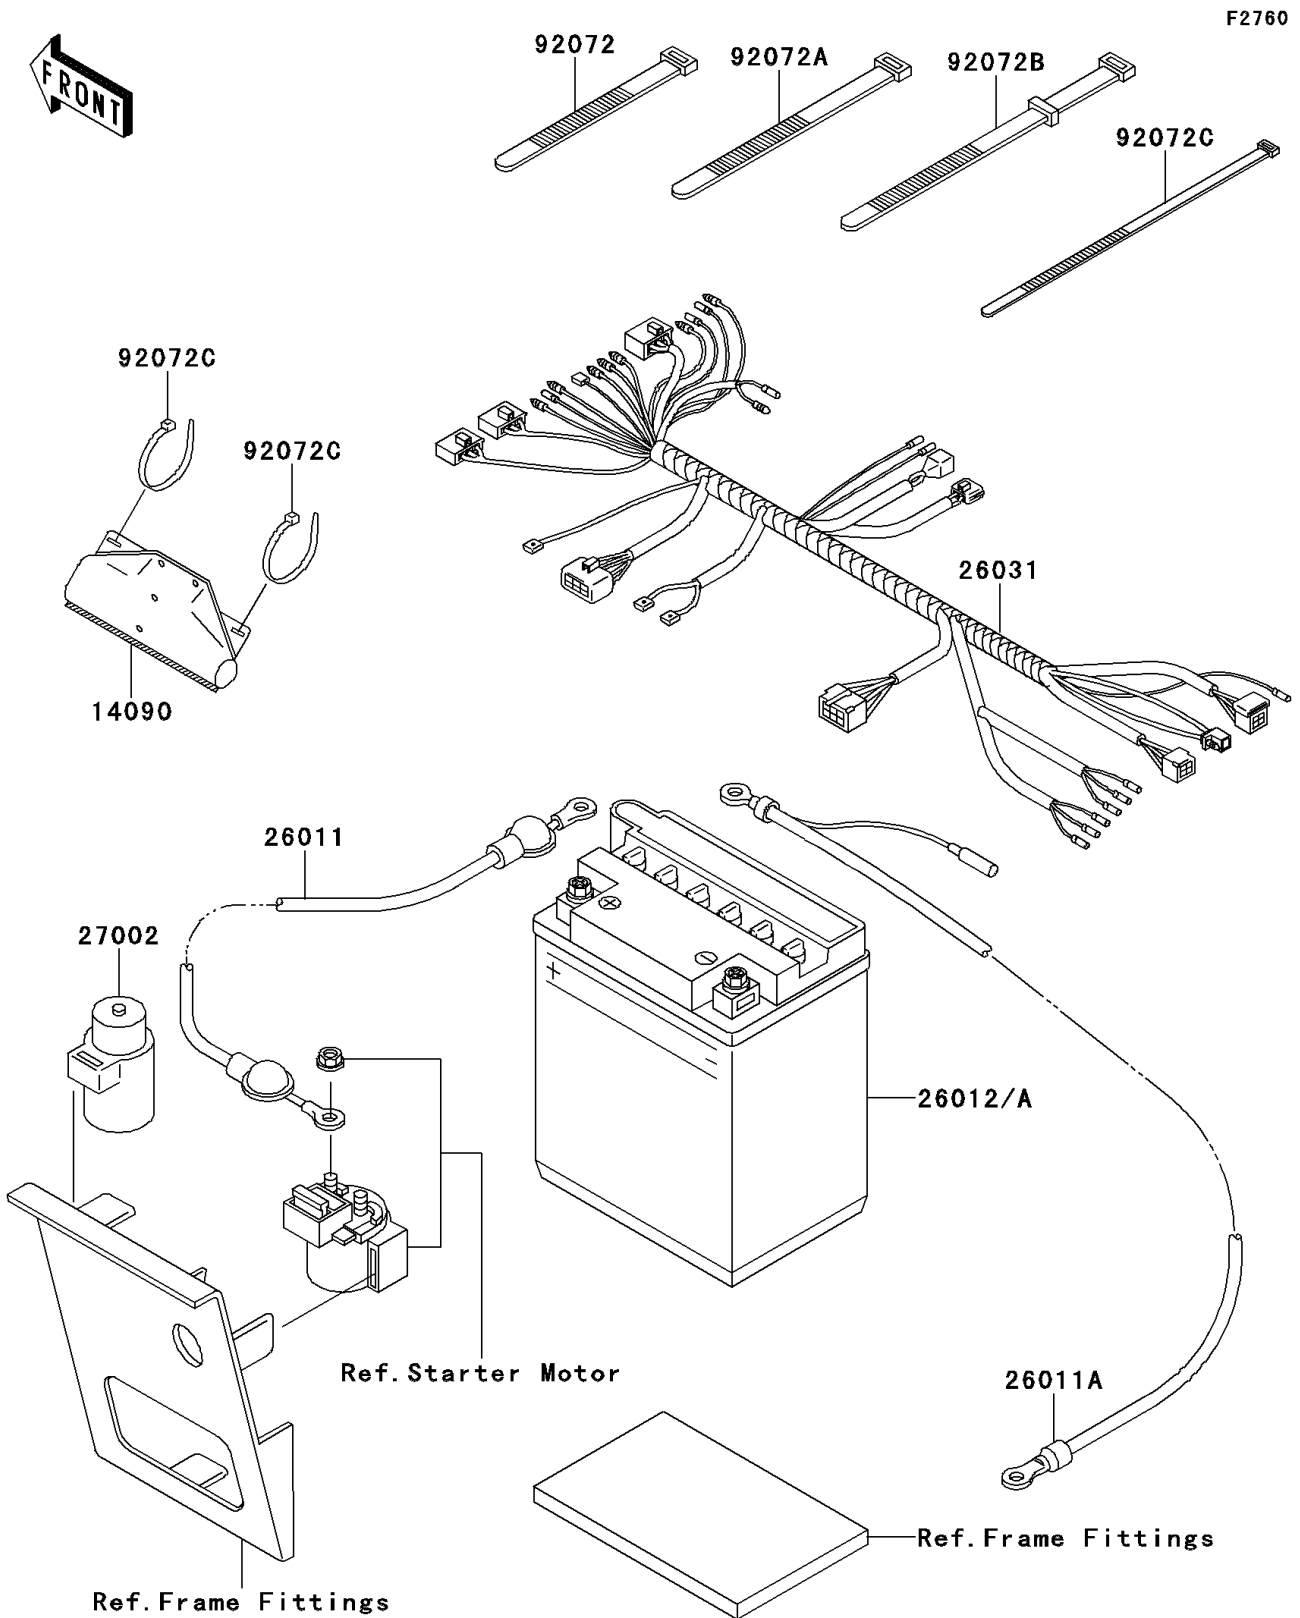

## 2006 Bayou® 250 PARTS DIAGRAM

Chassis Electrical Equipment

## 2006 Bayou® 250 PARTS LIST

Chassis Electrical Equipment

ITEM NAME	PART NUMBER	QUANTITY
COVER,COUPLER (Ref # 14090)	14090-1611	1
WIRE-LEAD,BATTERY(+) (Ref # 26011)	26011-1398	1
WIRE-LEAD,BATTERY(-) (Ref # 26011A)	26011-1558	1
BATTERY,YB10A-A2,12V 11AH (Ref # 26012)	26012-0003	1
HARNESS,MAIN (Ref # 26031)	26031-0353	1
RELAY-ASSY (Ref # 27002)	27002-1095	1
BAND,L=123 (Ref # 92072)	92072-030	1
BAND,L=149 (Ref # 92072A)	92072-031	1
BAND,L=186 (Ref # 92072B)	92072-056	1
BAND,L=188 (Ref # 92072C)	92072-1239	1