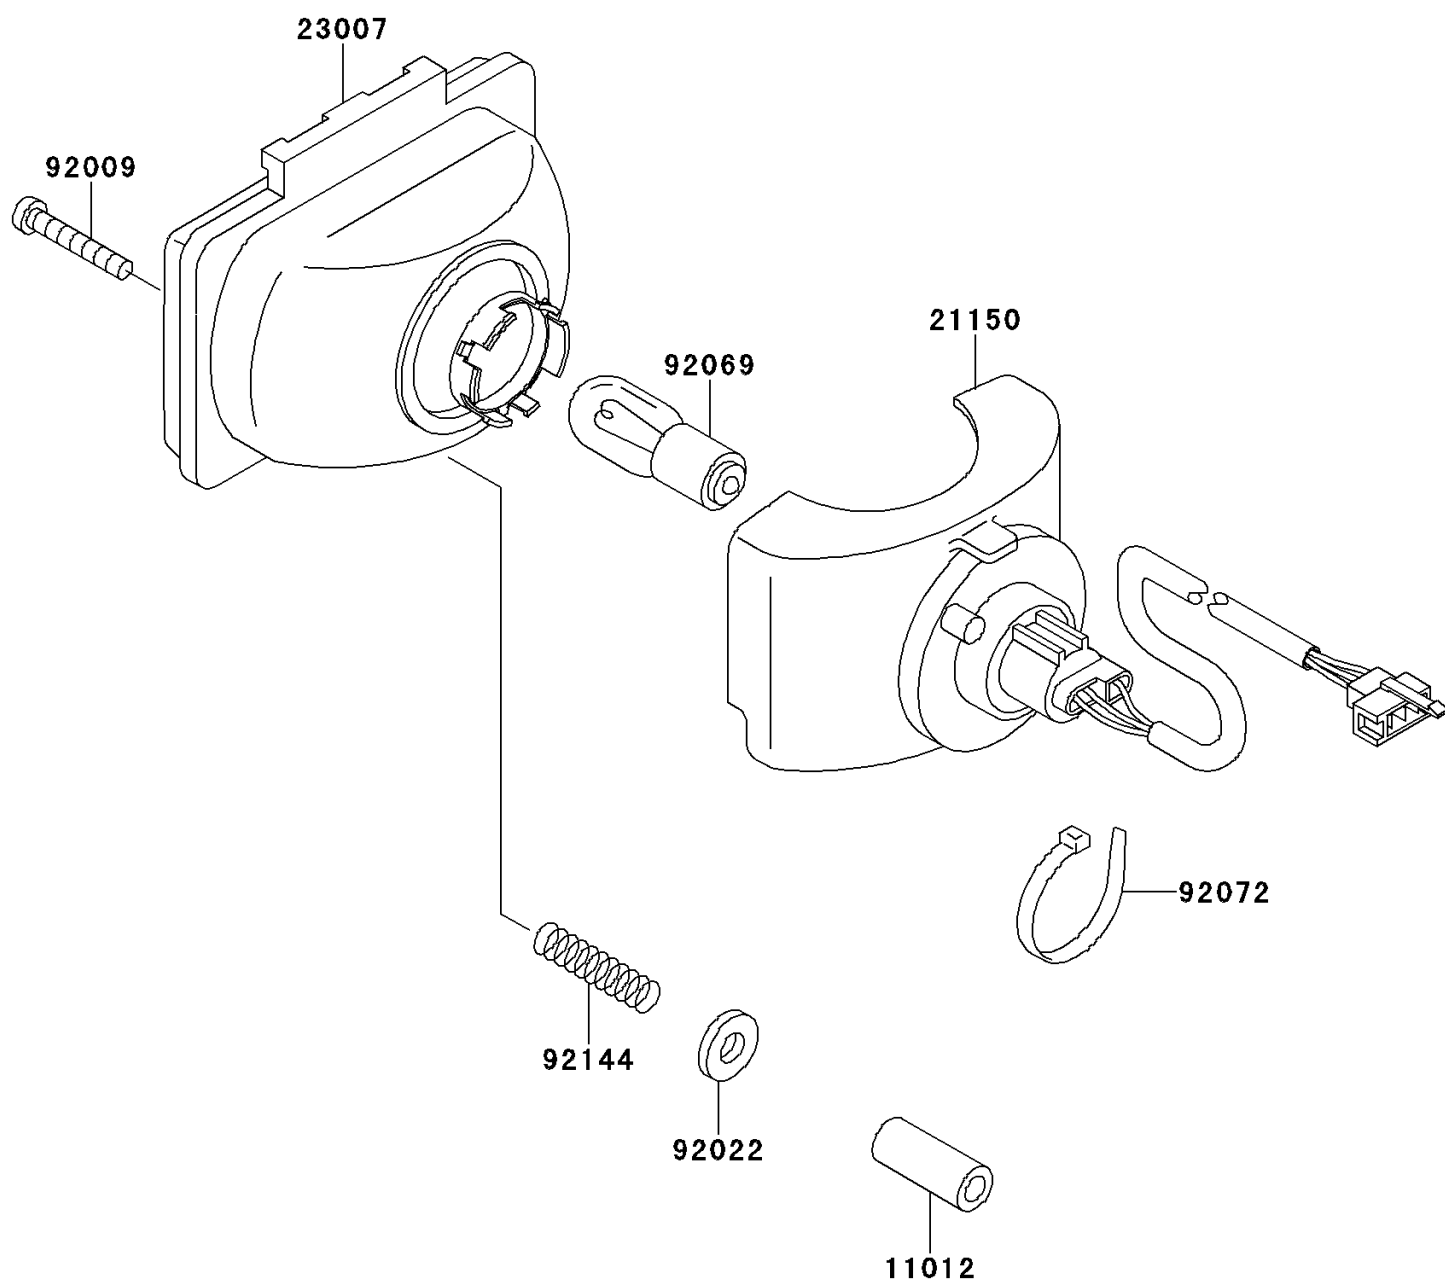

## 2006 Bayou® 250 PARTS DIAGRAM

Headlight(s)

F2710

## 2006 Bayou® 250 PARTS LIST

Headlight(s)

ITEM NAME	PART NUMBER	QUANTITY
CAP,VINYL PIPE,3X5X10 (Ref # 11012)	11012-1615	1
CORD-ASSY,HEAD LAMP (Ref # 21150)	21150-1051	1
LENS-COMP,HEAD LAMP (Ref # 23007)	23007-1172	1
SCREW,TAPPING,4X30 (Ref # 92009)	92009-1506	1
WASHER,NYLON,3.45X6.5X1.0 (Ref # 92022)	92022-1912	1
BULB,12V 25/25W (Ref # 92069)	92069-1010	1
BAND,HEAD LAMP (Ref # 92072)	92072-1244	1
SPRING,HEAD LAMP (Ref # 92144)	92144-1223	1