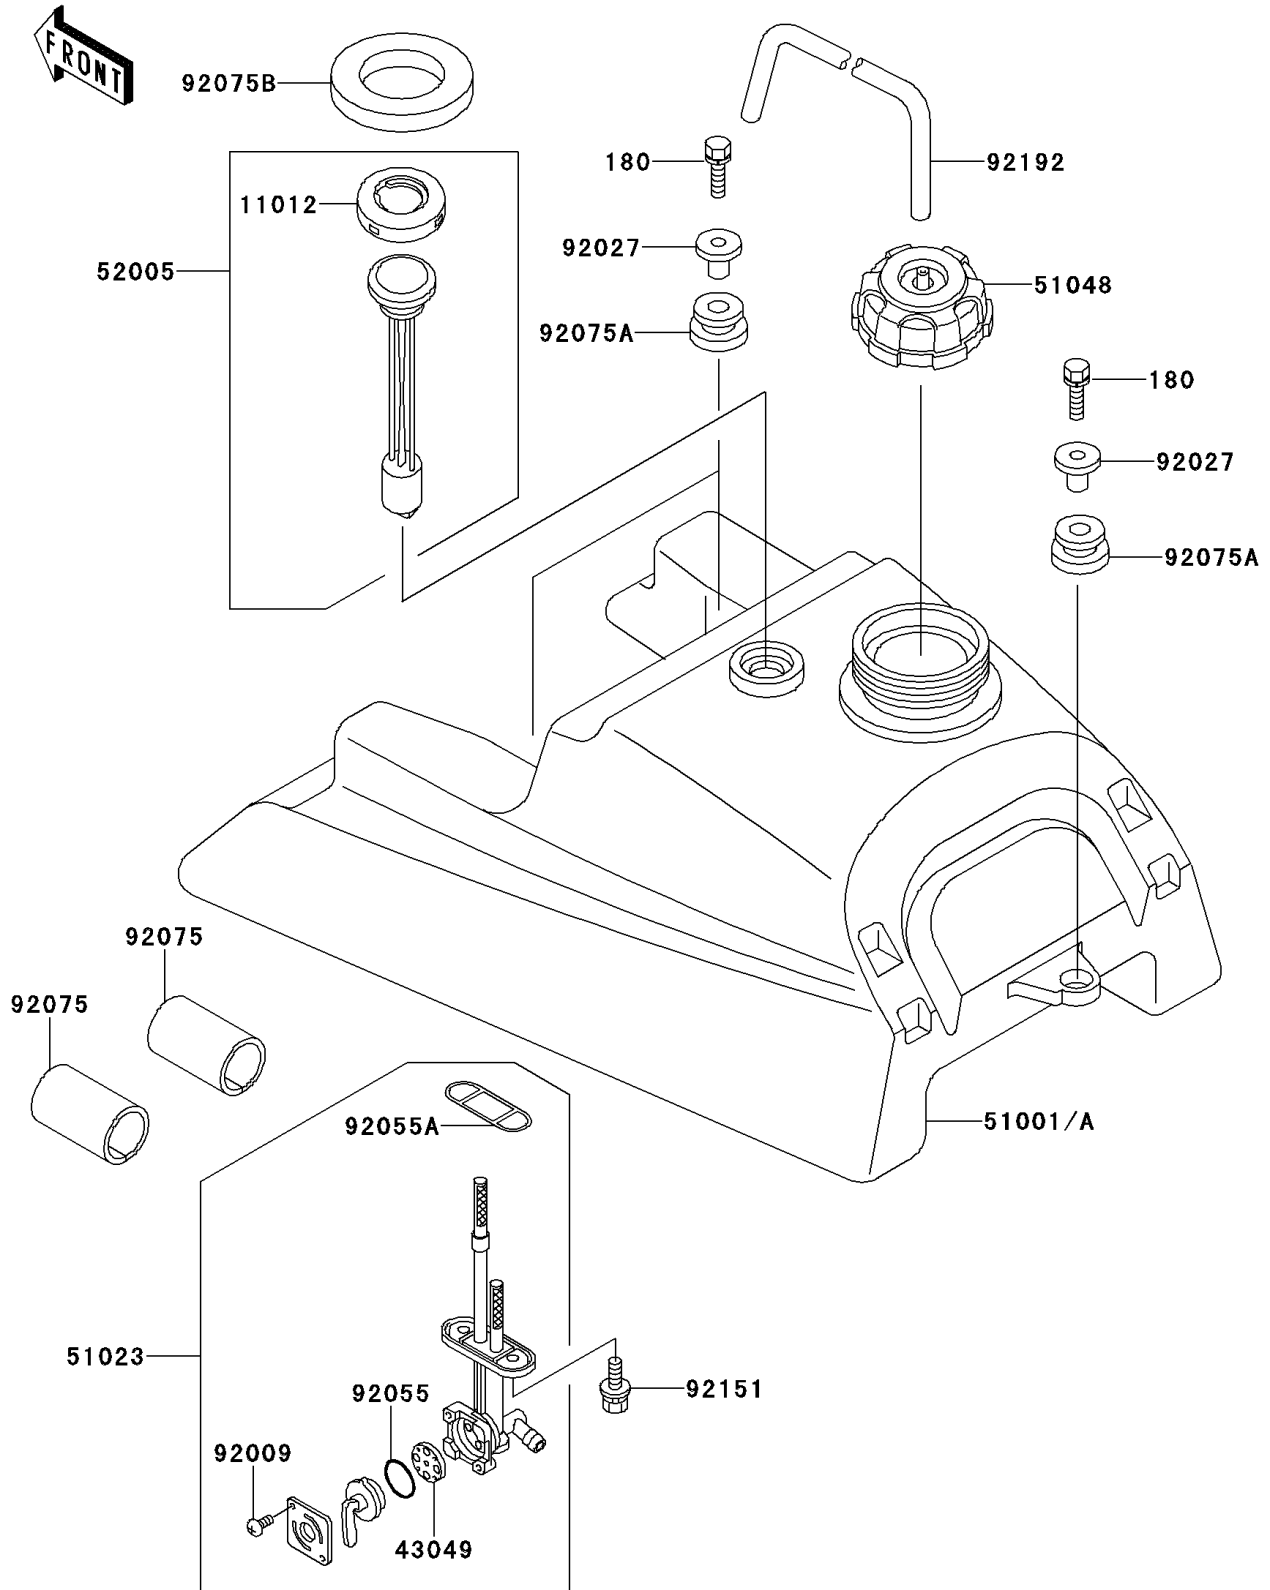

## 2006 Bayou® 250 PARTS DIAGRAM

Fuel Tank

F2410

## 2006 Bayou® 250 PARTS LIST

Fuel Tank

ITEM NAME	PART NUMBER	QUANTITY
BOLT-UPSET-WS,6X25 (Ref # 180)	180AA0625	1
CAP,FUEL GAUGE (Ref # 11012)	11012-1627	1
PACKING,VALVE (Ref # 43049)	43049-1102	1
TANK-COMP-FUEL (Ref # 51001)	51001-1272	1
TAP-ASSY,FUEL (Ref # 51023)	51023-1401	1
CAP-ASSY-TANK,FUEL (Ref # 51048)	51048-1133	1
GAUGE,FUEL (Ref # 52005)	52005-1121	1
SCREW,3X5 (Ref # 92009)	92009-1123	1
COLLAR,L=16.1 (Ref # 92027)	92027-1847	1
RING-O,FUEL TAP LEVER (Ref # 92055)	92055-1111	1
RING-O,FUEL TAP PACKING (Ref # 92055A)	92055-1348	1
DAMPER,FUEL TANK,FR,UNDER (Ref # 92075)	92075-1369	1
DAMPER (Ref # 92075A)	92075-1787	1
DAMPER,42.5X70X8.5 (Ref # 92075B)	92075-1988	1
BOLT,6X14 (Ref # 92151)	92151-1198	1
TUBE,5X9.4X250 (Ref # 92192)	92192-0753	1