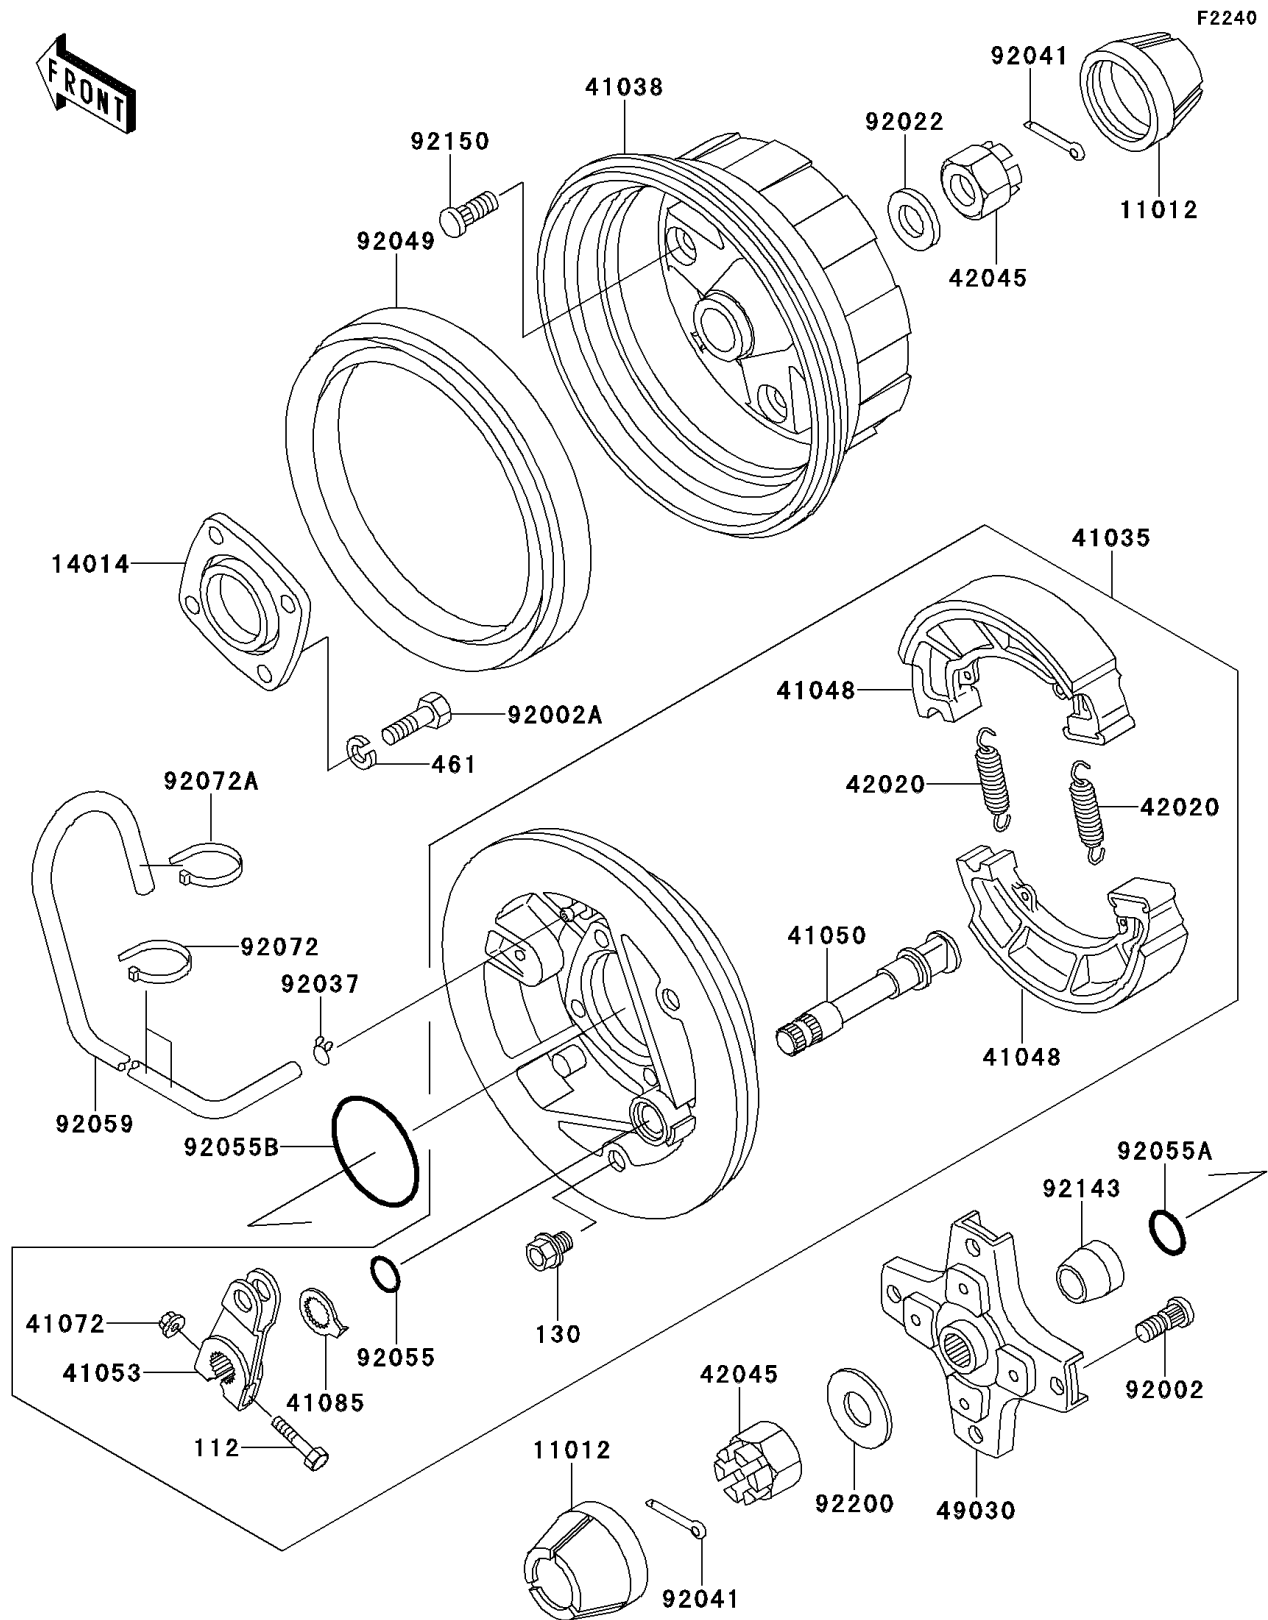

## 2006 Bayou® 250 PARTS DIAGRAM

Rear Hub

## 2006 Bayou® 250 PARTS LIST

Rear Hub

ITEM NAME	PART NUMBER	QUANTITY
BOLT-UPSET,6X40 (Ref # 112)	112BA0640	1
BOLT-FLANGED,10X12 (Ref # 130)	130AA1012	1
WASHER-SPRING,10MM (Ref # 461)	461DA1000	1
CAP,WHEEL (Ref # 11012)	11012-1969	1
PLATE-POSITION (Ref # 14014)	14014-1072	1
PANEL-ASSY-BRAKE,RR,RH (Ref # 41035)	41035-1239	1
DRUM,RR (Ref # 41038)	41038-1201	1
SHOE-BRAKE (Ref # 41048)	41048-1069	1
CAM-BRAKE (Ref # 41050)	41050-1074	1
LEVER-BRAKE CAM (Ref # 41053)	41053-1064	1
NUT,6MM (Ref # 41072)	41072-007	1
INDICATOR (Ref # 41085)	41085-1053	1
SPRING,BRAKE SHOE (Ref # 42020)	42020-004	1
NUT,CASTLE,18MM (Ref # 42045)	42045-018	1
HUB,RR,LH (Ref # 49030)	49030-1086	1
BOLT,10MM (Ref # 92002)	92002-1459	1
BOLT,10X30 (Ref # 92002A)	92002-1918	1
WASHER,18.3X34X4.5 (Ref # 92022)	92022-1658	1
CLAMP,TUBE (Ref # 92037)	92037-147	1
COTTER,4.0X35 (Ref # 92041)	92041-1053	1
SEAL-OIL (Ref # 92049)	92049-1242	1
RING-0,ID=16.4 (Ref # 92055)	92055-1376	1
RING-0,ID=24.5 (Ref # 92055A)	92055-1459	1
RING-0,59.6X2.4 (Ref # 92055B)	92055-3018	1
TUBE,4.7X9.5X1240 (Ref # 92059)	92059-1968	1
BAND,L=123 (Ref # 92072)	92072-030	1
BAND,L=149 (Ref # 92072A)	92072-031	1
COLLAR,L=18 (Ref # 92143)	92143-1115	1
BOLT,10MM (Ref # 92150)	92150-1110	1

## 2006 Bayou® 250 PARTS LIST

Rear Hub

ITEM NAME	PART NUMBER	QUANTITY
WASHER,18.5X52X4.5 (Ref # 92200)	92200-1474	1