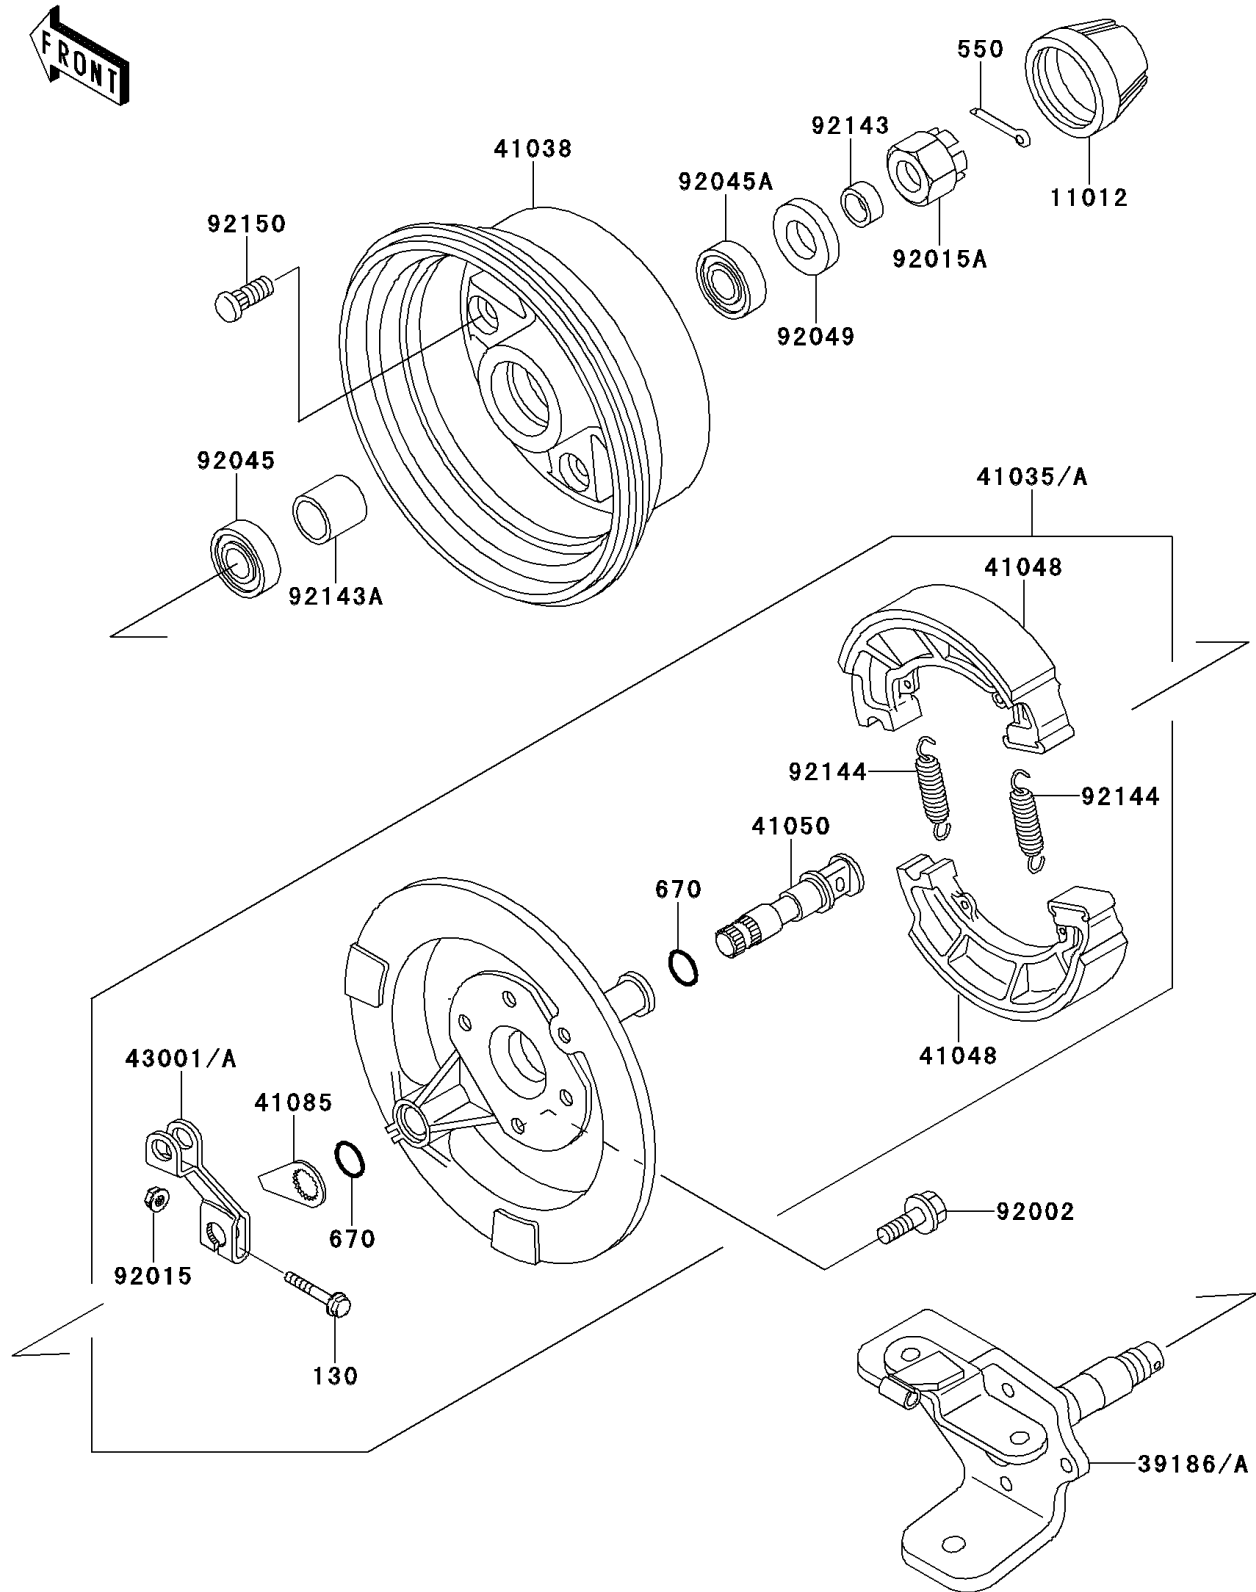

2006 Bayou® 250 PARTS DIAGRAM

Front Hub

F2230

2006 Bayou® 250 PARTS LIST

Front Hub

ITEM NAME	PART NUMBER	QUANTITY
BOLT-FLANGED,6X35 (Ref # 130)	130BA0635	1
PIN-COTTER,4.0X30 (Ref # 550)	550AA4030	1
O RING,15MM (Ref # 670)	670B2015	1
CAP,WHEEL (Ref # 11012)	11012-1969	1
KNUCKLE,LH (Ref # 39186)	39186-1077	1
KNUCKLE,RH (Ref # 39186A)	39186-1078	1
PANEL-ASSY-BRAKE,FR,LH (Ref # 41035)	41035-1302	1
PANEL-ASSY-BRAKE,FR,RH (Ref # 41035A)	41035-1303	1
DRUM,FRONT BRAKE (Ref # 41038)	41038-1327	1
SHOE-BRAKE (Ref # 41048)	41048-1068	1
CAM-BRAKE (Ref # 41050)	41050-1081	1
INDICATOR (Ref # 41085)	41085-1059	1
LEVER-BRAKE,LH (Ref # 43001)	43001-1228	1
LEVER-BRAKE,RH (Ref # 43001A)	43001-1229	1
BOLT,FLANGED,8X18 (Ref # 92002)	92002-1957	1
NUT,FLANGED,6MM,BLACK (Ref # 92015)	92015-1233	1
NUT,CASTLE,16MM (Ref # 92015A)	92015-1947	1
BEARING-BALL,60042RD (Ref # 92045)	92045-0113	1
BEARING-BALL,6203DDU2 AV2S (Ref # 92045A)	92045-1228	1
SEAL-OIL (Ref # 92049)	92049-1318	1
COLLAR,16X22X10.5 (Ref # 92143)	92143-1117	1
COLLAR,20X25.4X25 (Ref # 92143A)	92143-1118	1
SPRING,BRAKE SHOE (Ref # 92144)	92144-1225	1
BOLT (Ref # 92150)	92150-1289	1