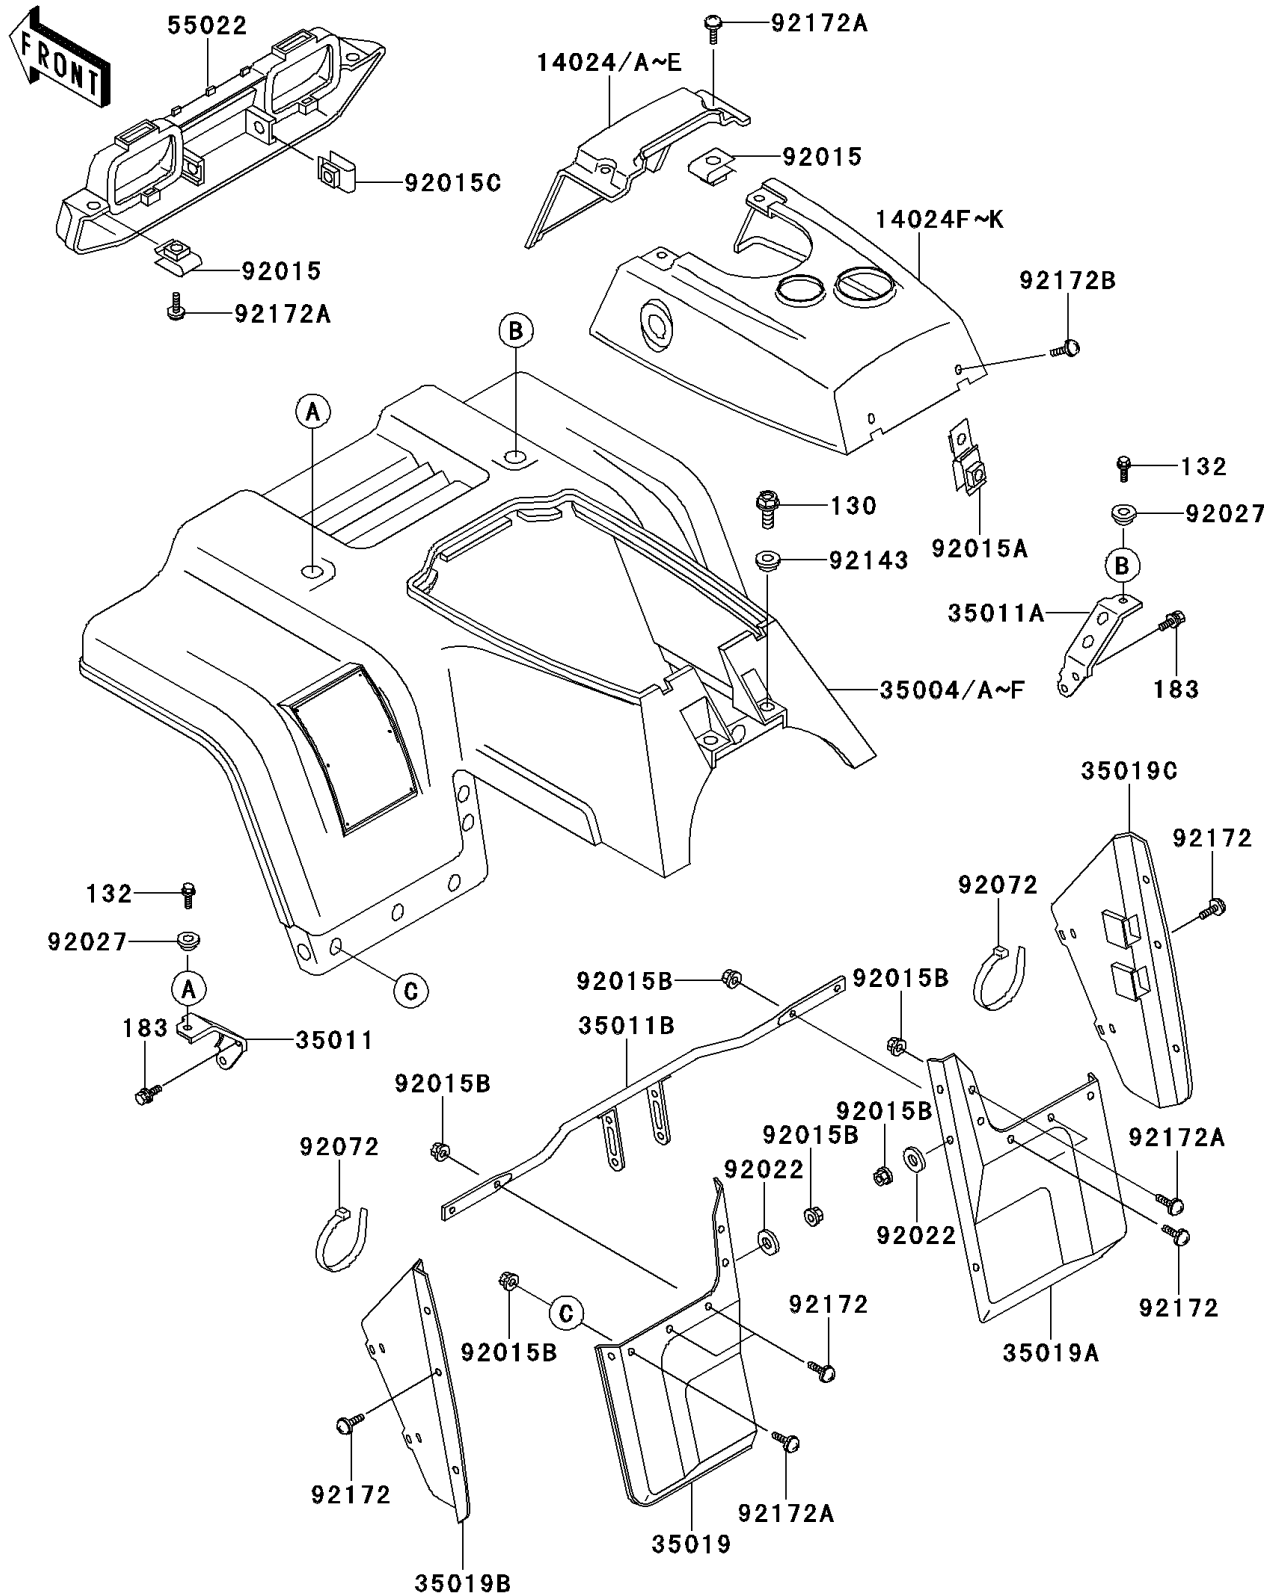

2006 Bayou® 250 PARTS DIAGRAM

Front Fender(s)

F2171

2006 Bayou® 250 PARTS LIST

Front Fender(s)

ITEM NAME	PART NUMBER	QUANTITY
BOLT-FLANGED,6X16 (Ref # 130)	130AB0616	1
BOLT-FLANGED-SMALL,8X20 (Ref # 132)	132BB0820	1
COVER,FRONT FENDER,FR,A.RED (Ref # 14024)	14024-1475-260	1
COVER,FRONT FENDER,FR,H.GREEN (Ref # 14024B)	14024-1475-6A	1
COVER,FRONT FENDER,RR,A.RED (Ref # 14024F)	14024-1476-260	1
COVER,FRONT FENDER,RR,H.GREEN (Ref # 14024H)	14024-1476-6A	1
FENDER-FRONT,A.RED (Ref # 35004B)	35004-1380-260	1
FENDER-FRONT,H.GREEN (Ref # 35004D)	35004-1380-6A	1
STAY,FRONT FENDER,LH (Ref # 35011)	35011-1361	1
STAY,FRONT FENDER,RH (Ref # 35011A)	35011-1362	1
STAY,FRONT FLAP (Ref # 35011B)	35011-1368	1
FLAP,FR,LH (Ref # 35019)	35019-1195	1
FLAP,FR,RH (Ref # 35019A)	35019-1196	1
FLAP,FR,INSIDE,LH (Ref # 35019B)	35019-1197	1
FLAP,FR,INSIDE,RH (Ref # 35019C)	35019-1198	1
COVER-HEAD LAMP,BLACK (Ref # 55022)	55022-1060-6D	1
NUT,6MM (Ref # 92015)	92015-1094	1
NUT,PLATE (Ref # 92015A)	92015-1667	1
NUT,LOCK,FLANGED,6MM (Ref # 92015B)	92015-1675	1
NUT,CLIP,8MM (Ref # 92015C)	92015-1691	1
WASHER,6.5X20X1.6 (Ref # 92022)	92022-1804	1
COLLAR (Ref # 92027)	92027-1908	1
BAND,L=188 (Ref # 92072)	92072-1239	1
COLLAR,L=6.5 (Ref # 92143)	92143-1025	1
SCREW,6X18 (Ref # 92172)	92172-0002	1
SCREW,6X14 (Ref # 92172A)	92172-0004	1
SCREW,6X10 (Ref # 92172B)	92172-0005	1
BOLT-UPSET-WS-SMALL,8X14 (Ref # 183)	183BB0814	1