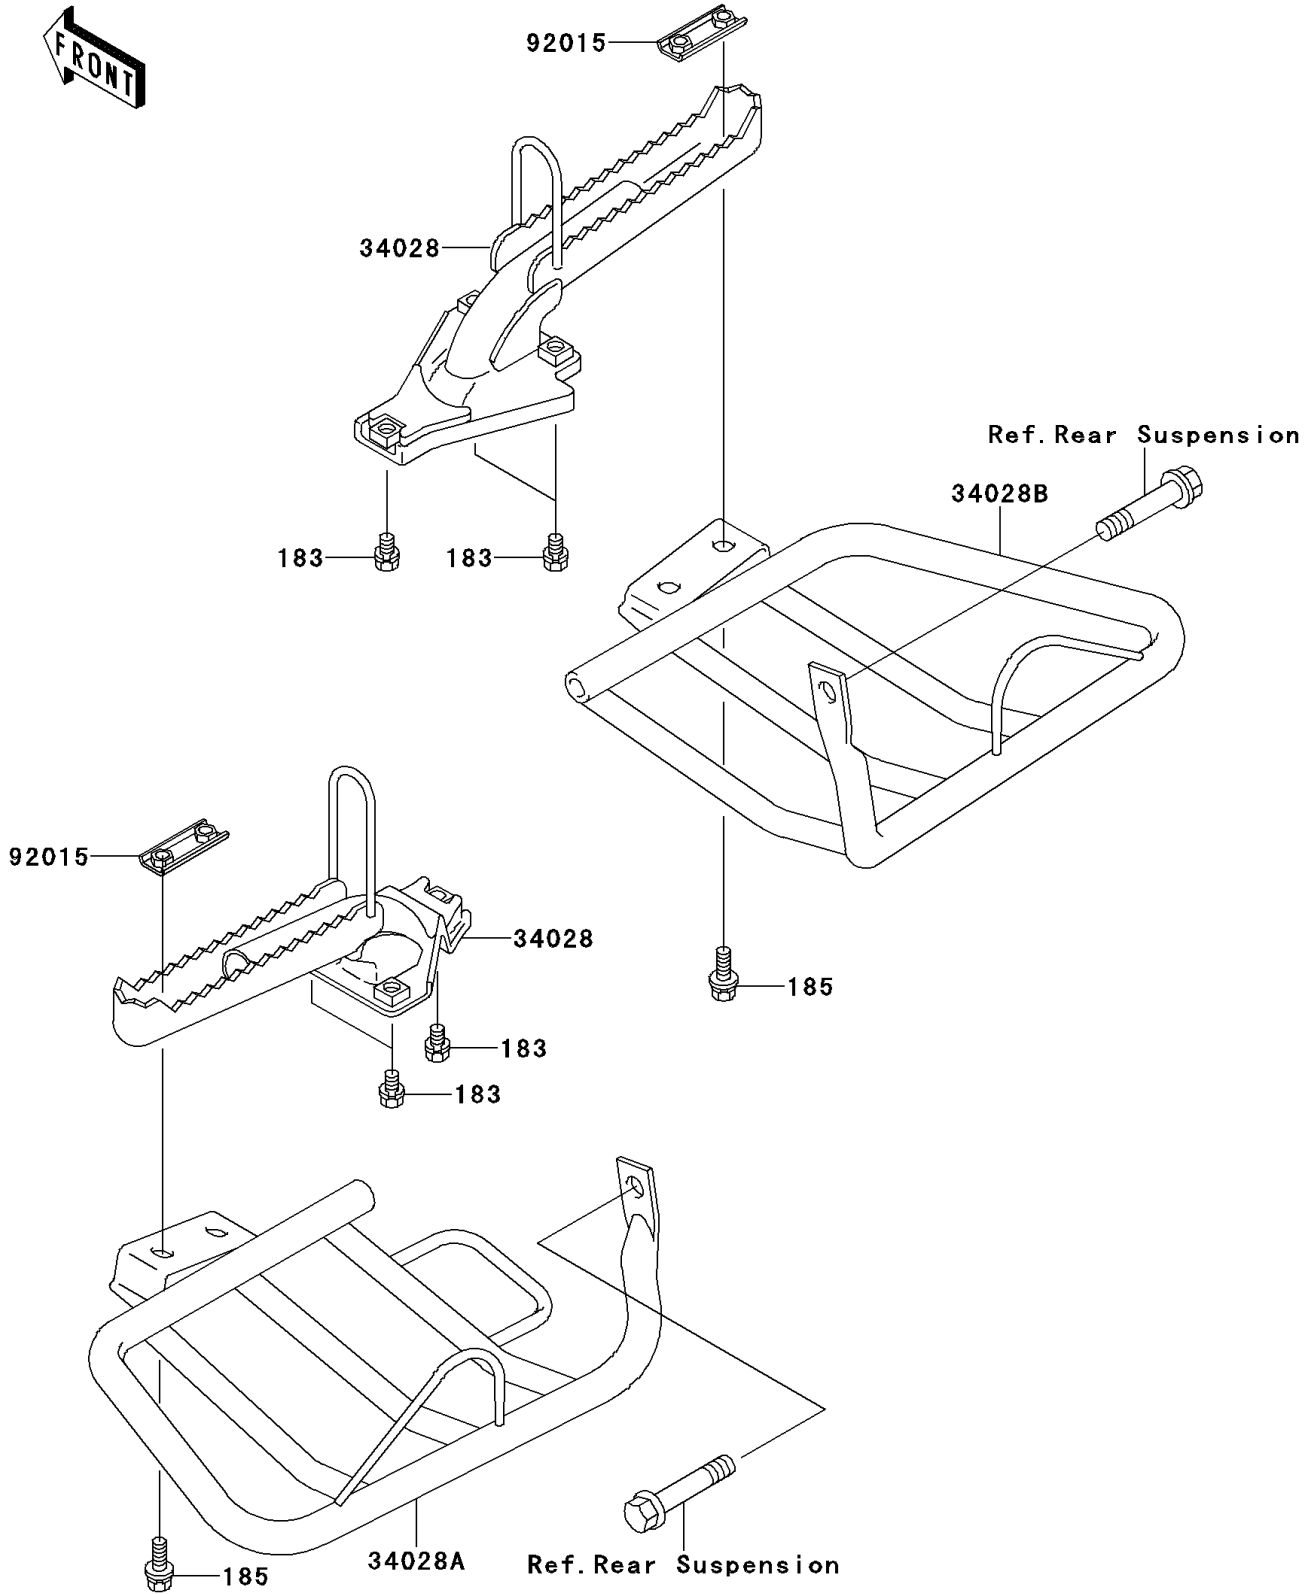

2006 Bayou® 250 PARTS DIAGRAM

Footrests

F2160

2006 Bayou® 250 PARTS LIST

Footrests

ITEM NAME	PART NUMBER	QUANTITY
BOLT-UPSET-WS-SMALL,8X18 (Ref # 183)	183BA0818	1
BOLT-UPSET-WSP-SMALL,8X20 (Ref # 185)	185BB0820	1
STEP (Ref # 34028)	34028-1227	1
STEP,FOOT BOARD,LH (Ref # 34028A)	34028-1308	1
STEP,FOOT BOARD,RH (Ref # 34028B)	34028-1309	1
NUT (Ref # 92015)	92015-1732	1