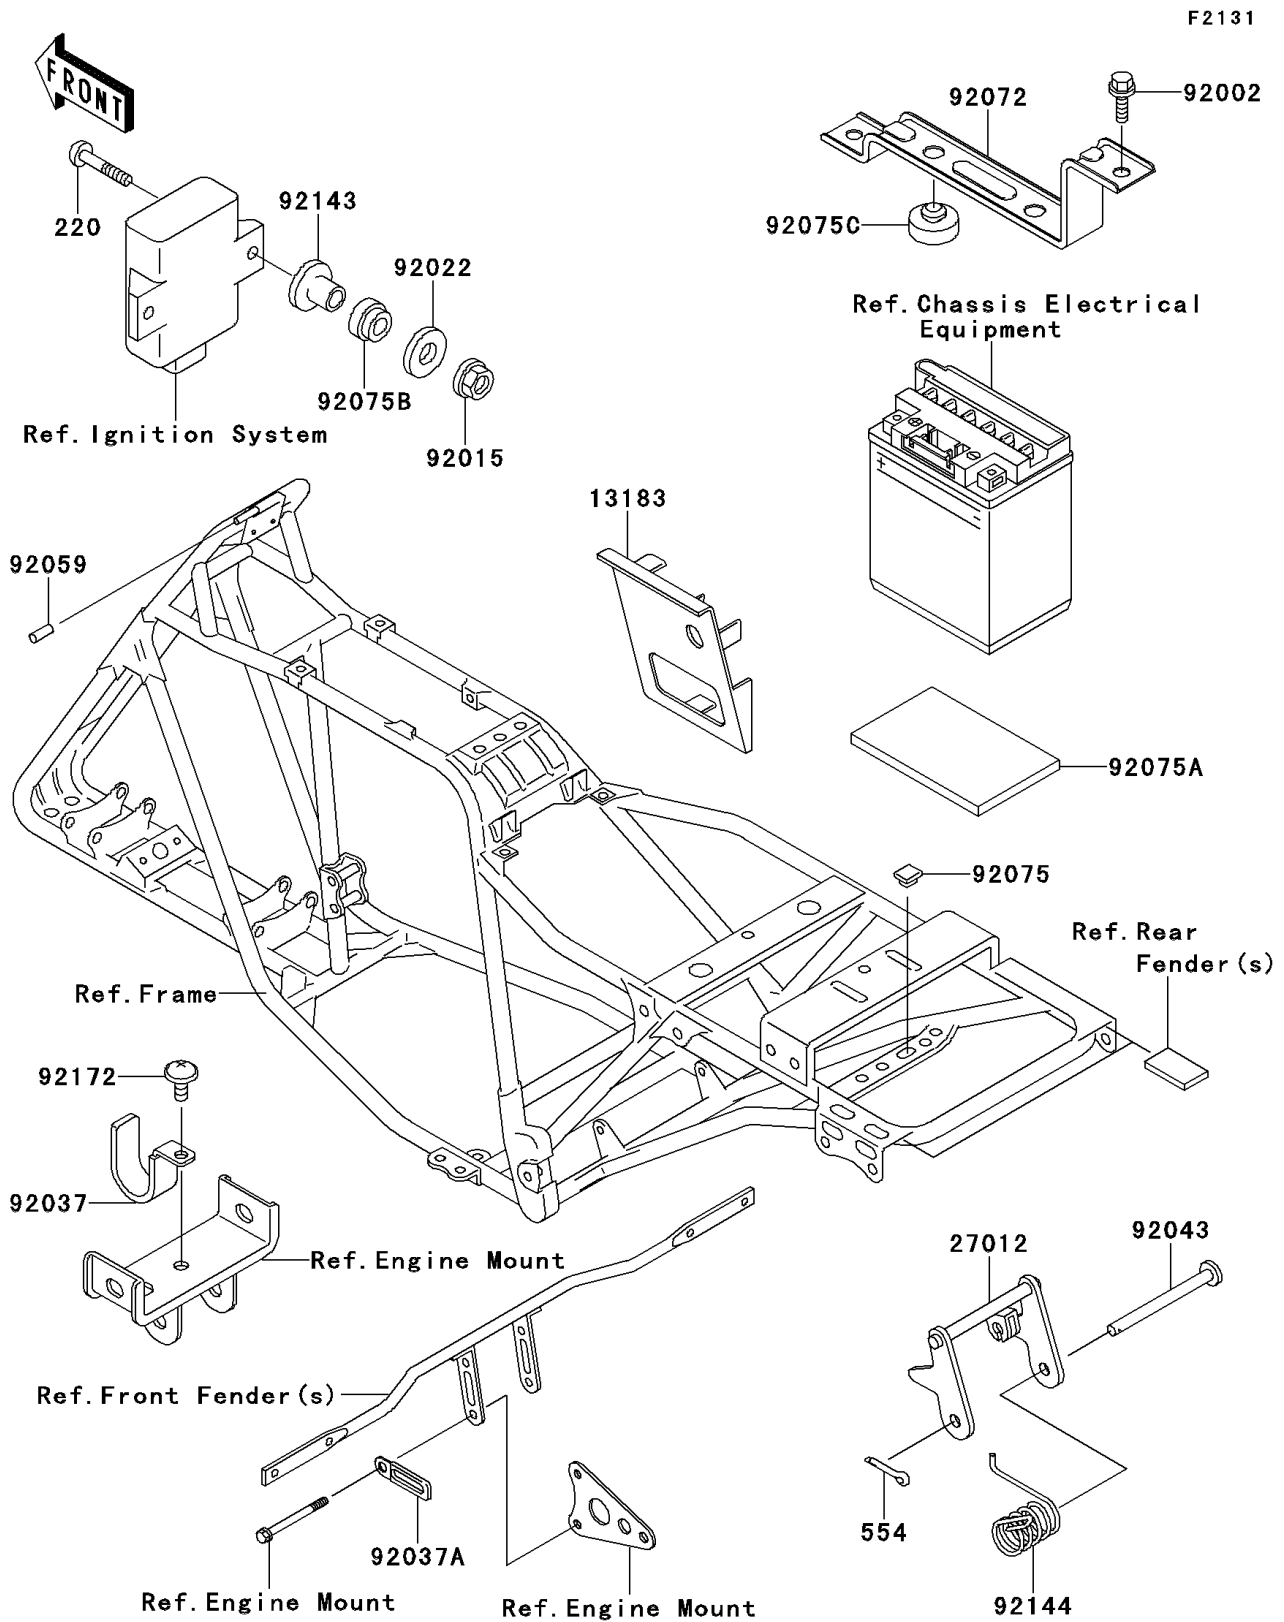

2006 Bayou® 250 PARTS DIAGRAM

Frame Fittings

2006 Bayou® 250 PARTS LIST

Frame Fittings

ITEM NAME	PART NUMBER	QUANTITY
SCREW-PAN-CROSS,6X25 (Ref # 220)	220AA0625	1
PIN-SNAP (Ref # 554)	554DA0600	1
PLATE,ELECTRIC BASE (Ref # 13183)	13183-1134	1
HOOK,SEAT (Ref # 27012)	27012-1381	1
BOLT,6X14 (Ref # 92002)	92002-1351	1
NUT,LOCK,FLANGED,6MM (Ref # 92015)	92015-1675	1
WASHER,7X18X1.2 (Ref # 92022)	92022-1545	1
CLAMP (Ref # 92037)	92037-1700	1
CLAMP (Ref # 92037A)	92037-1780	1
PIN,6X77 (Ref # 92043)	92043-1367	1
TUBE,3X8X40 (Ref # 92059)	92059-1901	1
BAND,BATTERY (Ref # 92072)	92072-1222	1
DAMPER (Ref # 92075)	92075-099	1
DAMPER,BATTERY (Ref # 92075A)	92075-1997	1
DAMPER (Ref # 92075B)	92075-208	1
DAMPER (Ref # 92075C)	92075-281	1
COLLAR,L=9.6 (Ref # 92143)	92143-1016	1
SPRING,SEAT HOOK (Ref # 92144)	92144-1174	1
SCREW,6X14 (Ref # 92172)	92172-0004	1