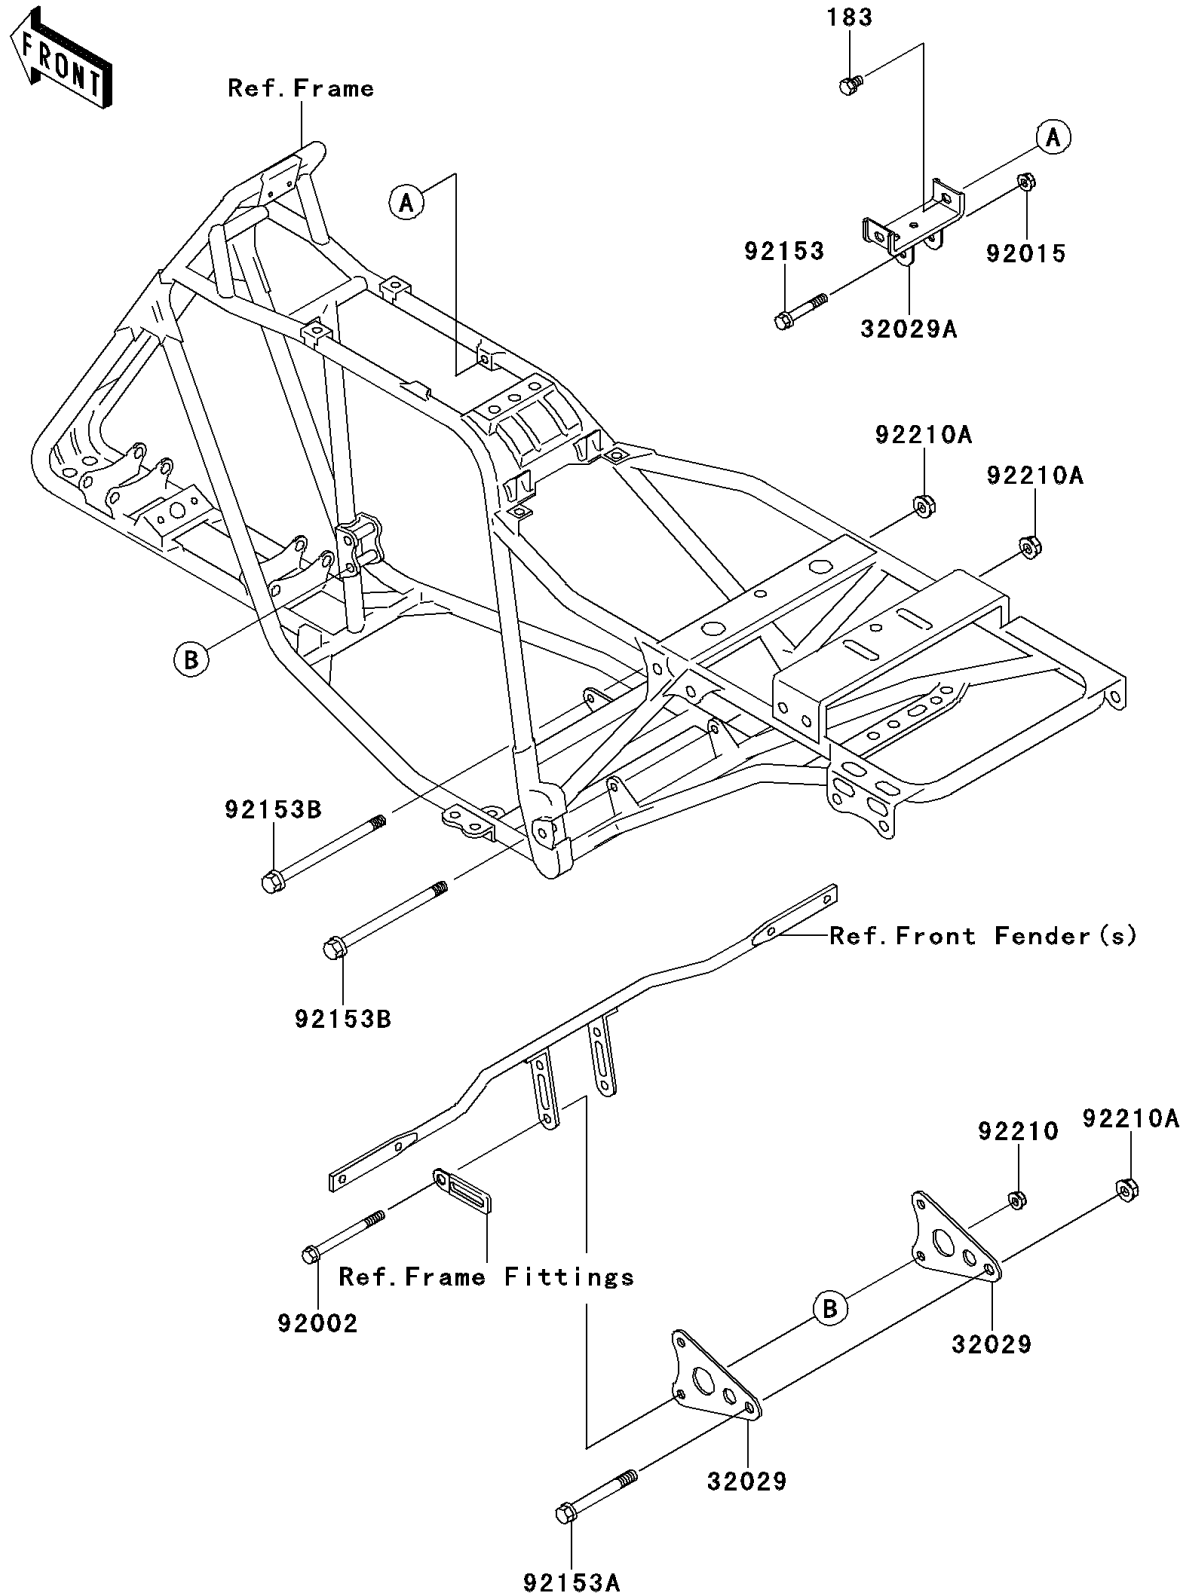

2006 Bayou® 250 PARTS DIAGRAM

Engine Mount

F2122

2006 Bayou® 250 PARTS LIST

Engine Mount

ITEM NAME	PART NUMBER	QUANTITY
BOLT-UPSET-WS-SMALL,8X14 (Ref # 183)	183BB0814	1
BRACKET-ENGINE,FR (Ref # 32029)	32029-1548	1
BRACKET-ENGINE,TOP (Ref # 32029A)	32029-1549	1
BOLT,FLANGED,8X90 (Ref # 92002)	92002-1401	1
NUT,LOCK,FLANGED,8MM (Ref # 92015)	92015-1397	1
BOLT,FLANGED,8X50 (Ref # 92153)	92153-1166	1
BOLT,FLANGED,10X85 (Ref # 92153A)	92153-1167	1
BOLT,FLANGED,10X140 (Ref # 92153B)	92153-1168	1
NUT,FLANGED,8MM (Ref # 92210)	92210-0004	1
NUT,LOCK,FLANGED,10MM (Ref # 92210A)	92210-1081	1