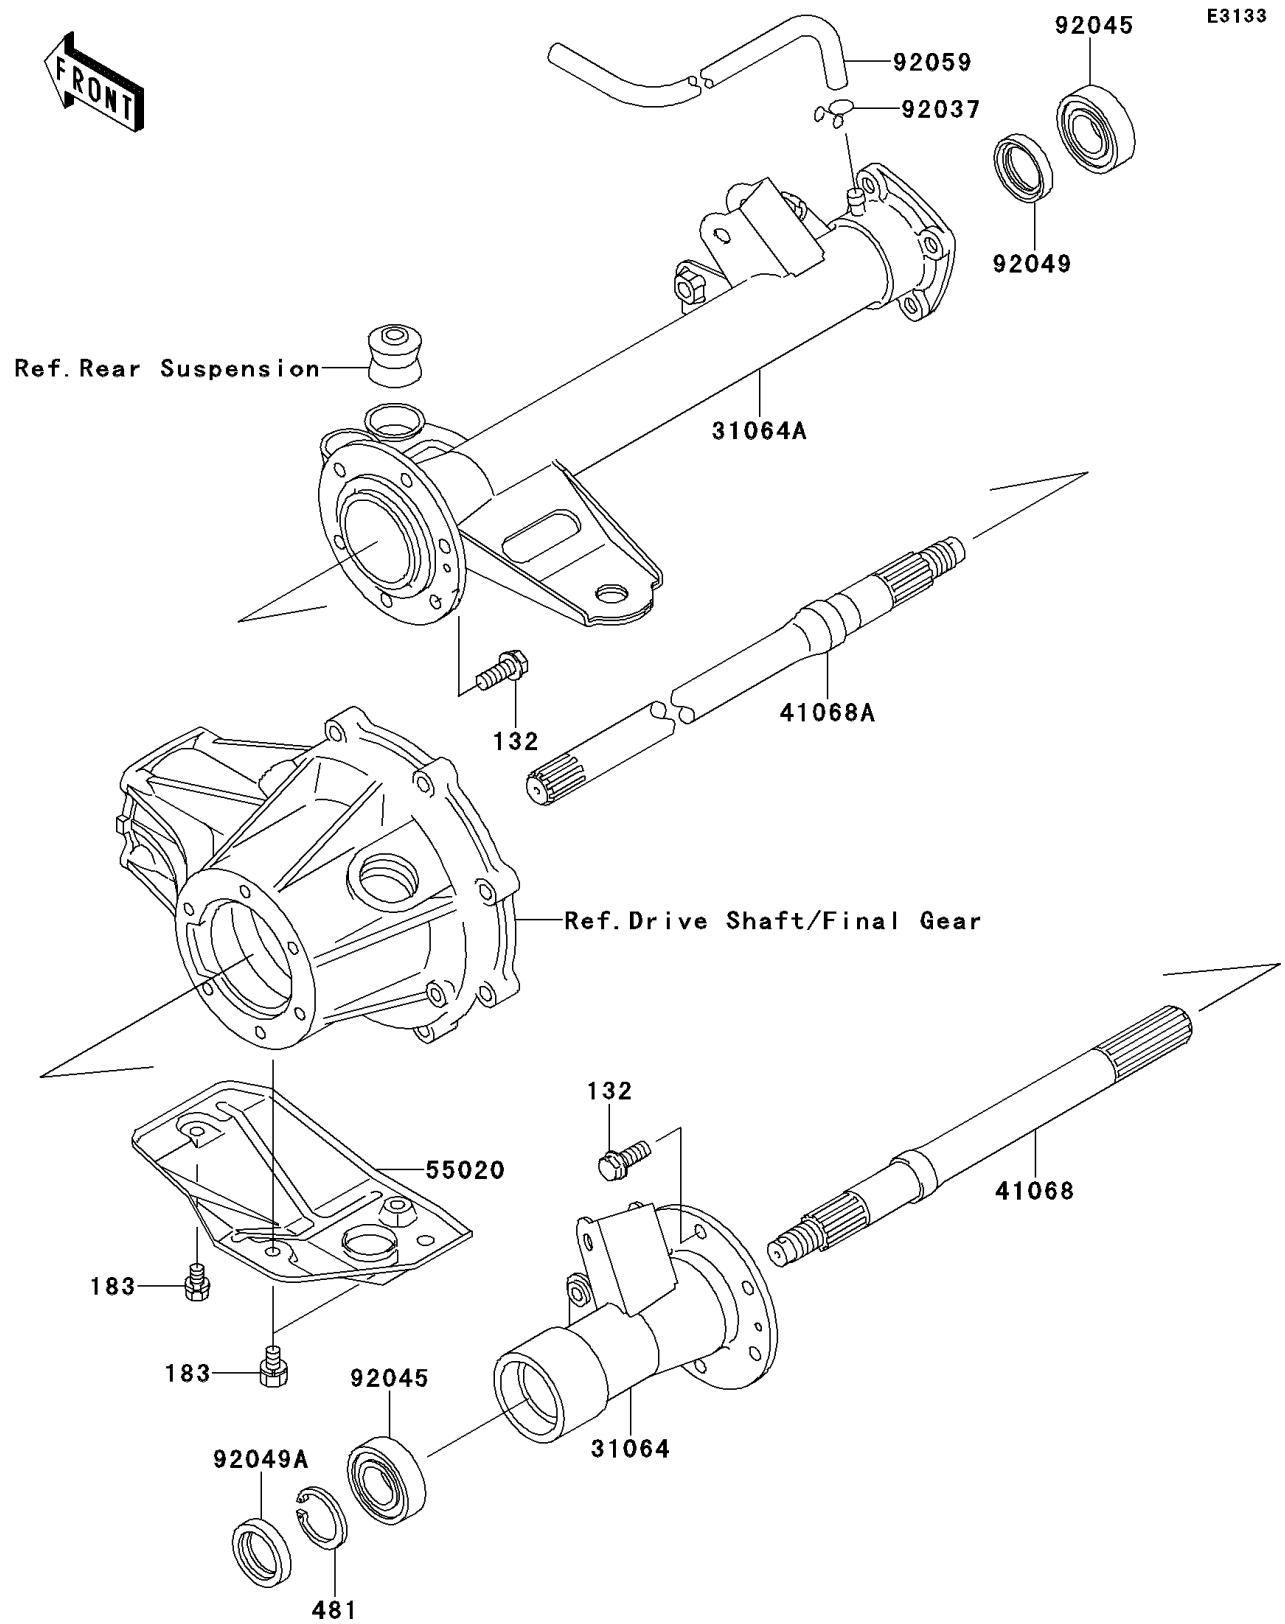

## 2006 Bayou® 250 PARTS DIAGRAM

Rear Axle

## 2006 Bayou® 250 PARTS LIST

Rear Axle

ITEM NAME	PART NUMBER	QUANTITY
BOLT-FLANGED-SMALL,8X20 (Ref # 132)	132BB0820	1
BOLT-UPSET-WS-SMALL,8X14 (Ref # 183)	183BA0814	1
CIRCLIP (Ref # 481)	481J5200	1
PIPE-COMP,LH (Ref # 31064)	31064-1088	1
PIPE-COMP,RH (Ref # 31064A)	31064-1089	1
AXLE,LH (Ref # 41068)	41068-1244	1
AXLE,RH (Ref # 41068A)	41068-1245	1
GUARD (Ref # 55020)	55020-1276	1
CLAMP,TUBE (Ref # 92037)	92037-147	1
BEARING-BALL,6205DDU (Ref # 92045)	92045-1229	1
SEAL-OIL,S030428 (Ref # 92049)	92049-1236	1
SEAL-OIL (Ref # 92049A)	92049-1287	1
TUBE,4.7X9.5X1240 (Ref # 92059)	92059-1968	1