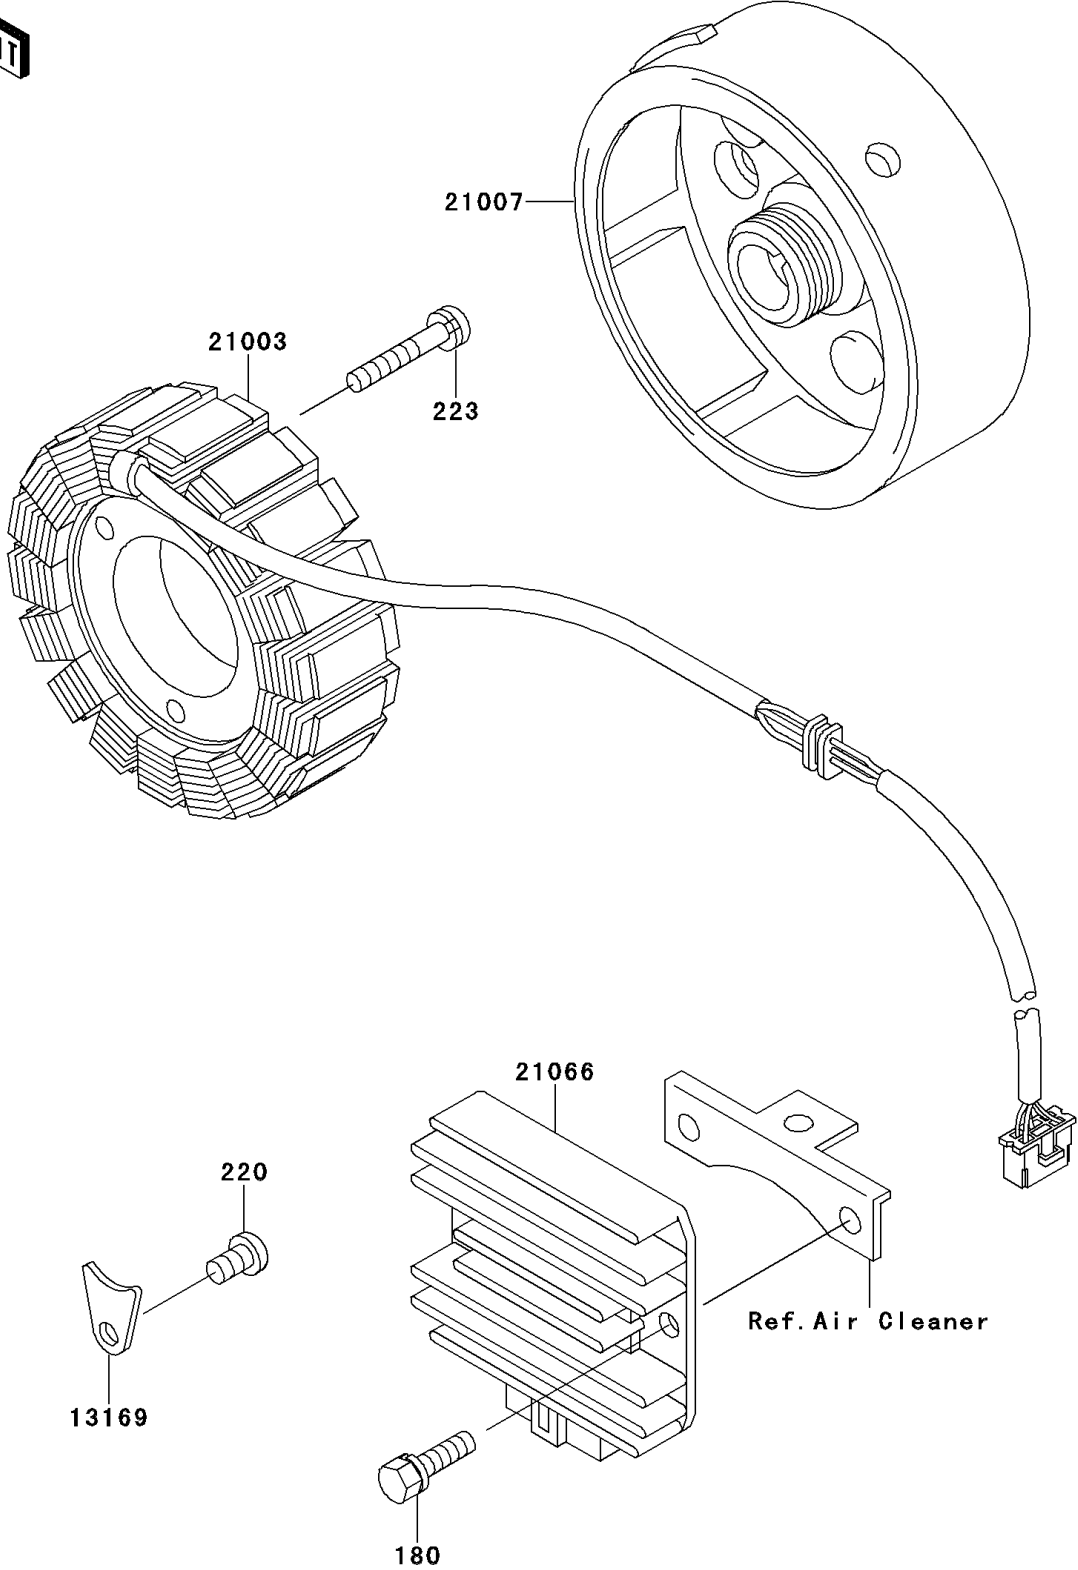

2006 Bayou® 250 PARTS DIAGRAM

Generator

E1810

2006 Bayou® 250 PARTS LIST

Generator

ITEM NAME	PART NUMBER	QUANTITY
BOLT-UPSET-WS,6X22 (Ref # 180)	180AA0622	1
SCREW-PAN-CROSS,6X10 (Ref # 220)	220AA0610	1
SCREW-PAN-WS-CROS,5X30 (Ref # 223)	223AA0530	1
PLATE,HARNESS (Ref # 13169)	13169-1788	1
STATOR (Ref # 21003)	21003-1287	1
ROTOR,GENERATOR (Ref # 21007)	21007-1286	1
REGULATOR-VOLTAGE (Ref # 21066)	21066-1038	1