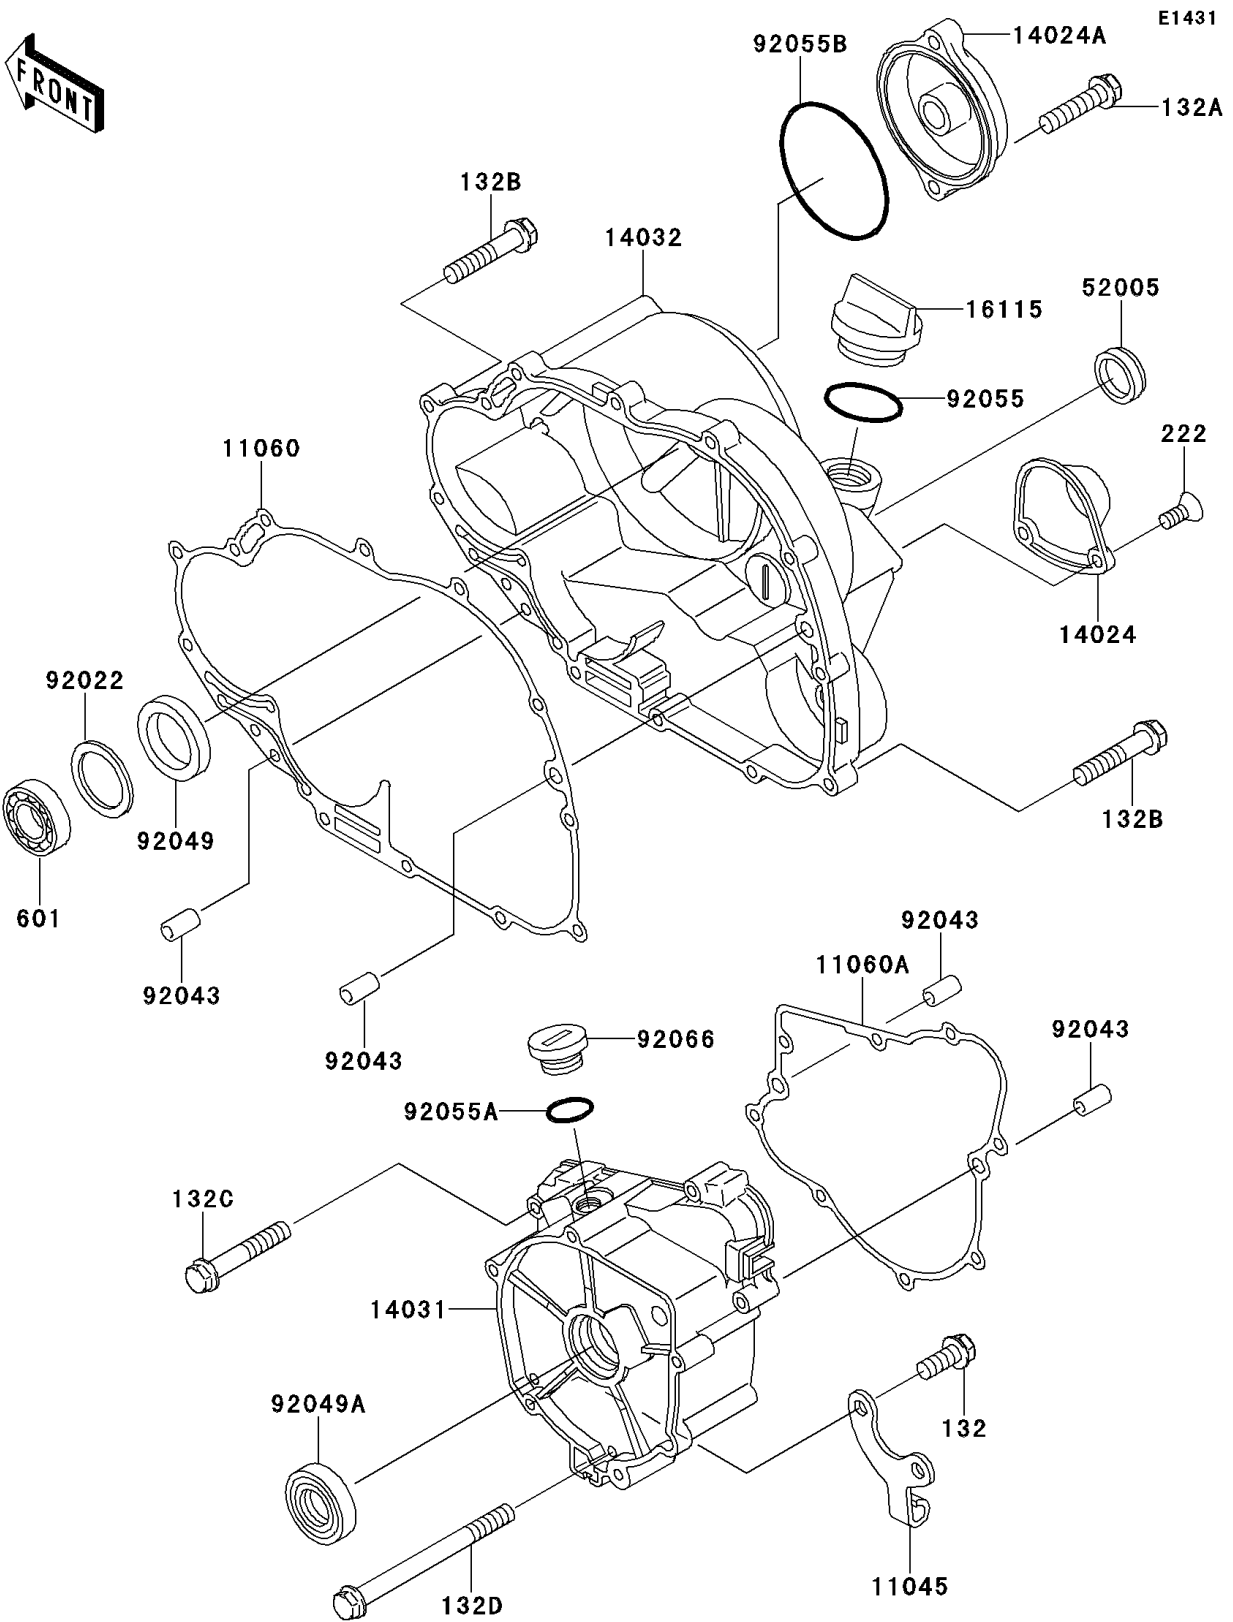

## 2006 Bayou® 250 PARTS DIAGRAM

Engine Cover(s)

## 2006 Bayou® 250 PARTS LIST

Engine Cover(s)

ITEM NAME	PART NUMBER	QUANTITY
BOLT-FLANGED-SMALL,6X14 (Ref # 132)	132BB0614	1
BOLT-FLANGED-SMALL,6X25 (Ref # 132A)	132BB0625	1
BOLT-FLANGED-SMALL,6X30 (Ref # 132B)	132BB0630	1
BOLT-FLANGED-SMALL,6X35 (Ref # 132C)	132BB0635	1
BOLT-FLANGED-SMALL,6X70 (Ref # 132D)	132BB0670	1
SCREW-CSK-RD-CROS,5X12 (Ref # 222)	222AB0512	1
BEARING-BALL,#6002 (Ref # 601)	601A6002	1
BRACKET (Ref # 11045)	11045-1828	1
GASKET,CLUTCH COVER (Ref # 11060)	11060-1648	1
GASKET,GENERATOR (Ref # 11060A)	11060-1649	1
COVER (Ref # 14024)	14024-1486	1
COVER,OIL FILTER (Ref # 14024A)	14024-1488	1
COVER-GENERATOR (Ref # 14031)	14031-1338	1
COVER-CLUTCH (Ref # 14032)	14032-1451	1
CAP-OIL FILLER (Ref # 16115)	16115-1062	1
GAUGE,OIL LEVEL (Ref # 52005)	52005-1009	1
WASHER,21X31.5X1.0 (Ref # 92022)	92022-1624	1
PIN,6.2X8X14 (Ref # 92043)	92043-1263	1
SEAL-OIL (Ref # 92049)	92049-1293	1
SEAL-OIL,TC25356 (Ref # 92049A)	92049-1317	1
RING-O,31.7X2.4 (Ref # 92055)	92055-049	1
RING-O,20X2 (Ref # 92055A)	92055-1146	1
RING-O,63.6X2.4 (Ref # 92055B)	92055-1433	1
PLUG,COVER (Ref # 92066)	92066-1163	1