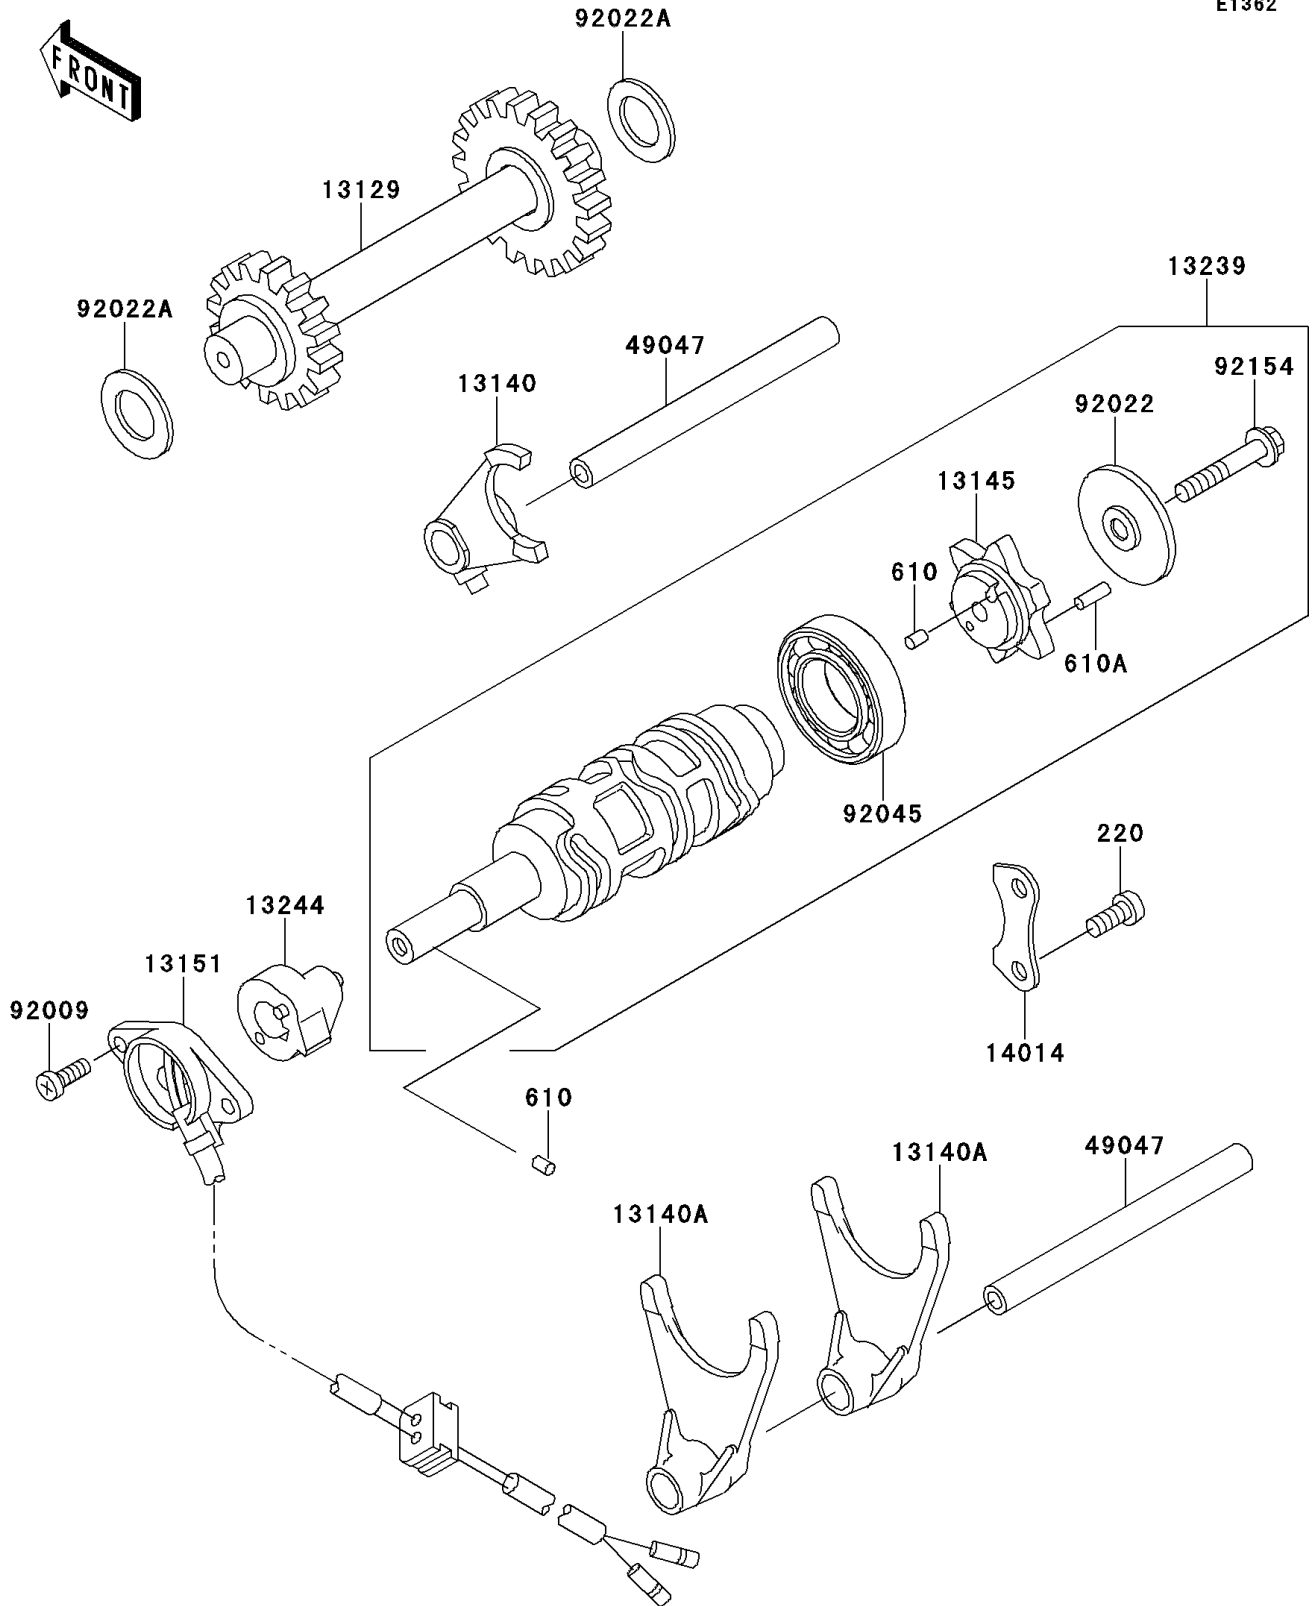

## 2006 Bayou® 250 PARTS DIAGRAM

Gear Change Drum/Shift Fork(s)

E1362

## 2006 Bayou® 250 PARTS LIST

Gear Change Drum/Shift Fork(s)

ITEM NAME	PART NUMBER	QUANTITY
SCREW-PAN-CROSS,6X14 (Ref # 220)	220AA0614	1
ROLLER,4X6 (Ref # 610)	610A0406	1
ROLLER,4X12 (Ref # 610A)	610A0412	1
GEAR,REVERSE,22T&27T (Ref # 13129)	13129-1870	1
FORK-SHIFT (Ref # 13140)	13140-1161	1
FORK-SHIFT (Ref # 13140A)	13140-1162	1
CAM-CHANGE DRUM (Ref # 13145)	13145-1064	1
SWITCH-COMP,NEUTRAL (Ref # 13151)	13151-1067	1
DRUM-ASSY-CHANGE (Ref # 13239)	13239-1145	1
STOPPER-ASSY,RELERSE (Ref # 13244)	13244-1056	1
PLATE-POSITION (Ref # 14014)	14014-1087	1
ROD-SHIFT (Ref # 49047)	49047-1073	1
SCREW,5X14 (Ref # 92009)	92009-1341	1
WASHER,CHANGE DRUM (Ref # 92022)	92022-1886	1
WASHER,15.3X25X1 (Ref # 92022A)	92022-279	1
BEARING-BALL,#6005 (Ref # 92045)	92045-0077	1
BOLT,FLANGED,6X35 (Ref # 92154)	92154-0274	1