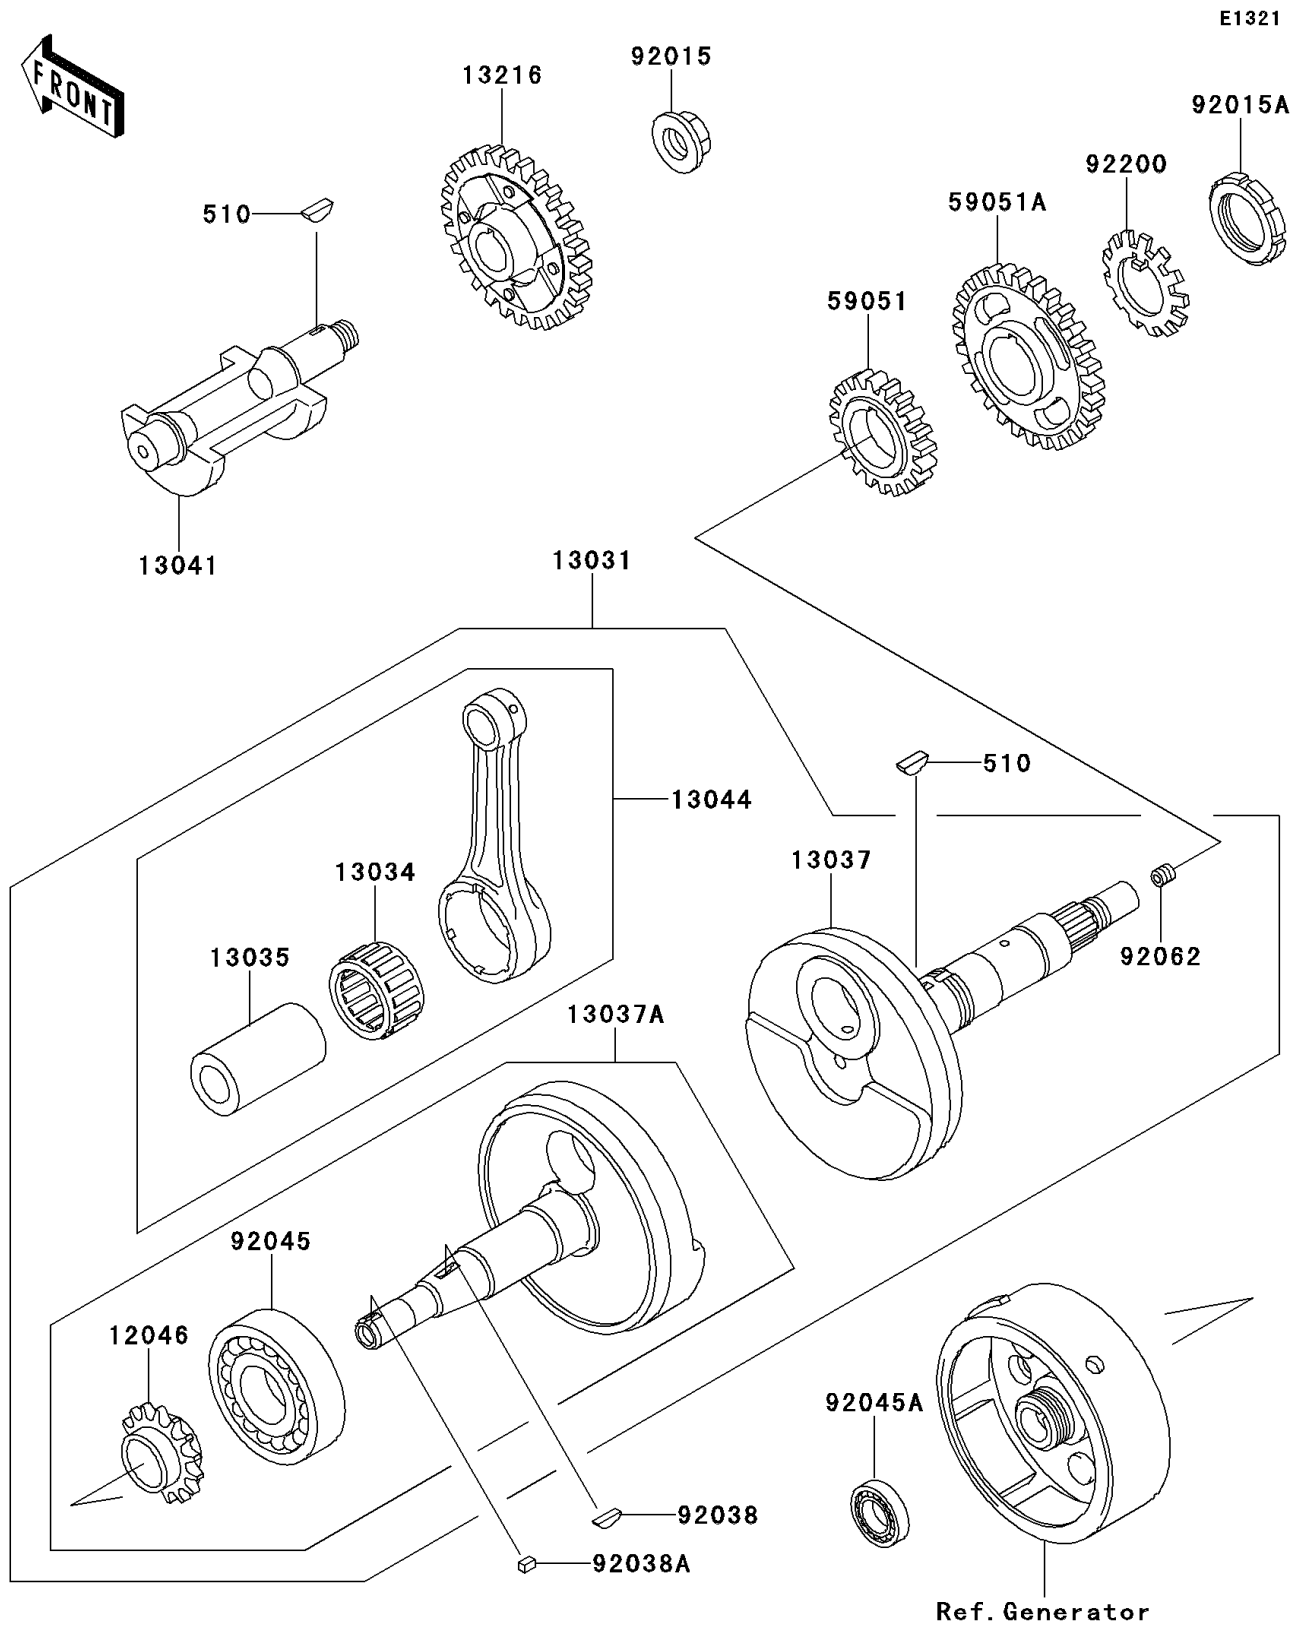

## 2006 Bayou® 250 PARTS DIAGRAM

Crankshaft

## 2006 Bayou® 250 PARTS LIST

Crankshaft

ITEM NAME	PART NUMBER	QUANTITY
KEY-WOODRUFF (Ref # 510)	510A5100	1
SPROCKET,CAM CHAIN,19T (Ref # 12046)	12046-1152	1
CRANKSHAFT-COMP (Ref # 13031)	13031-1373	1
BEARING-BIG END (Ref # 13034)	13034-1098	1
PIN-CRANK (Ref # 13035)	13035-1063	1
CRANKSHAFT,RH (Ref # 13037)	13037-1478	1
CRANKSHAFT,LH (Ref # 13037A)	13037-5085	1
BALANCER (Ref # 13041)	13041-1127	1
SET-CONNECTING ROD (Ref # 13044)	13044-5086	1
GEAR-COMP,BALANCER (Ref # 13216)	13216-1184	1
GEAR,OIL PUMP,30T (Ref # 59051)	59051-1187	1
GEAR-SPUR,39T (Ref # 59051A)	59051-1188	1
NUT,16MM (Ref # 92015)	92015-1465	1
NUT,PUMP GEAR,30MM (Ref # 92015A)	92015-1511	1
KEY,WOODRUFF (Ref # 92038)	92038-001	1
KEY,SUNK (Ref # 92038A)	92038-1051	1
BEARING-BALL (Ref # 92045)	92045-1172	1
BEARING-BALL,6903C3 (Ref # 92045A)	92045-1266	1
NOZZLE,8X8,SILVER (Ref # 92062)	92062-1082	1
WASHER,PUMP GEAR (Ref # 92200)	92200-1203	1