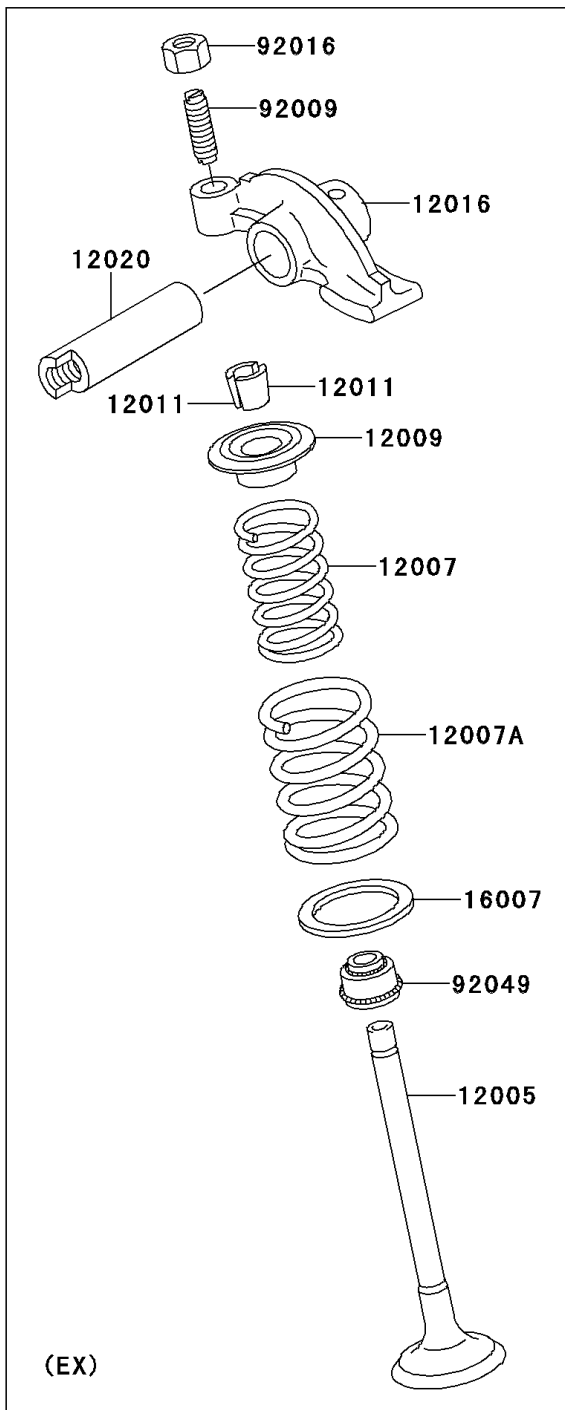

## 2006 Bayou® 250 PARTS DIAGRAM

Valve(s)

E1210

## 2006 Bayou® 250 PARTS LIST

Valve(s)

ITEM NAME	PART NUMBER	QUANTITY
VALVE-INTAKE (Ref # 12004)	12004-1082	1
VALVE-EXHAUST (Ref # 12005)	12005-1093	1
SPRING-ENGINE VALVE,INNER (Ref # 12007)	12007-1001	1
SPRING-ENGINE VALVE,OUTER (Ref # 12007A)	12007-1002	1
RETAINER-VALVE SPRING (Ref # 12009)	12009-1001	1
COLLET (Ref # 12011)	12011-1003	1
ARM-ROCKER (Ref # 12016)	12016-1099	1
SHAFT-ROCKER (Ref # 12020)	12020-1053	1
SEAT-SPRING (Ref # 16007)	16007-1106	1
SCREW,6MM (Ref # 92009)	92009-1032	1
NUT,6MM (Ref # 92016)	92016-061	1
SEAL-OIL,RVC2-5.5X8.5X8.3 (Ref # 92049)	92049-1062	1