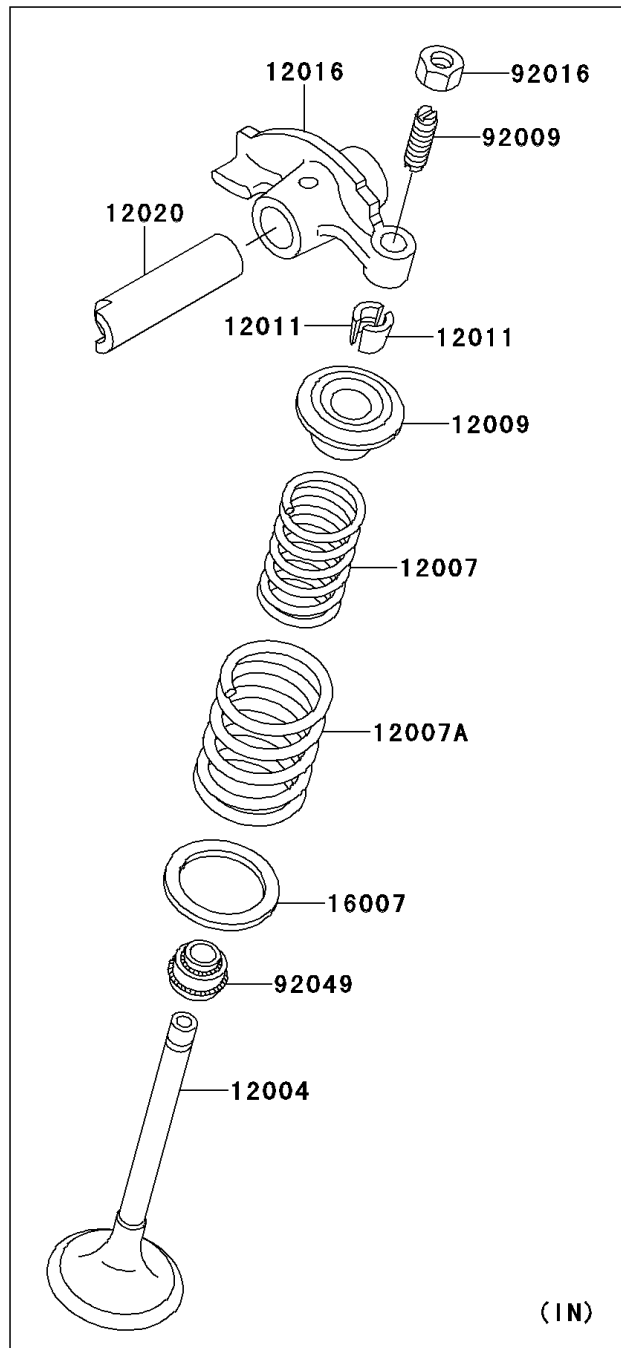

## 2006 Bayou® 250 PARTS DIAGRAM

Valve(s)

E1210

## 2006 Bayou® 250 PARTS LIST

Valve(s)

ITEM NAME	PART NUMBER	QUANTITY
VALVE-INTAKE (Ref # 12004)	12004-1082	1
VALVE-EXHAUST (Ref # 12005)	12005-1093	1
SPRING-ENGINE VALVE,INNER (Ref # 12007)	12007-1001	1
SPRING-ENGINE VALVE,OUTER (Ref # 12007A)	12007-1002	1
RETAINER-VALVE SPRING (Ref # 12009)	12009-1001	1
COLLET (Ref # 12011)	12011-1003	1
ARM-ROCKER (Ref # 12016)	12016-1099	1
SHAFT-ROCKER (Ref # 12020)	12020-1053	1
SEAT-SPRING (Ref # 16007)	16007-1106	1
SCREW,6MM (Ref # 92009)	92009-1032	1
NUT,6MM (Ref # 92016)	92016-061	1
SEAL-OIL,RVC2-5.5X8.5X8.3 (Ref # 92049)	92049-1062	1