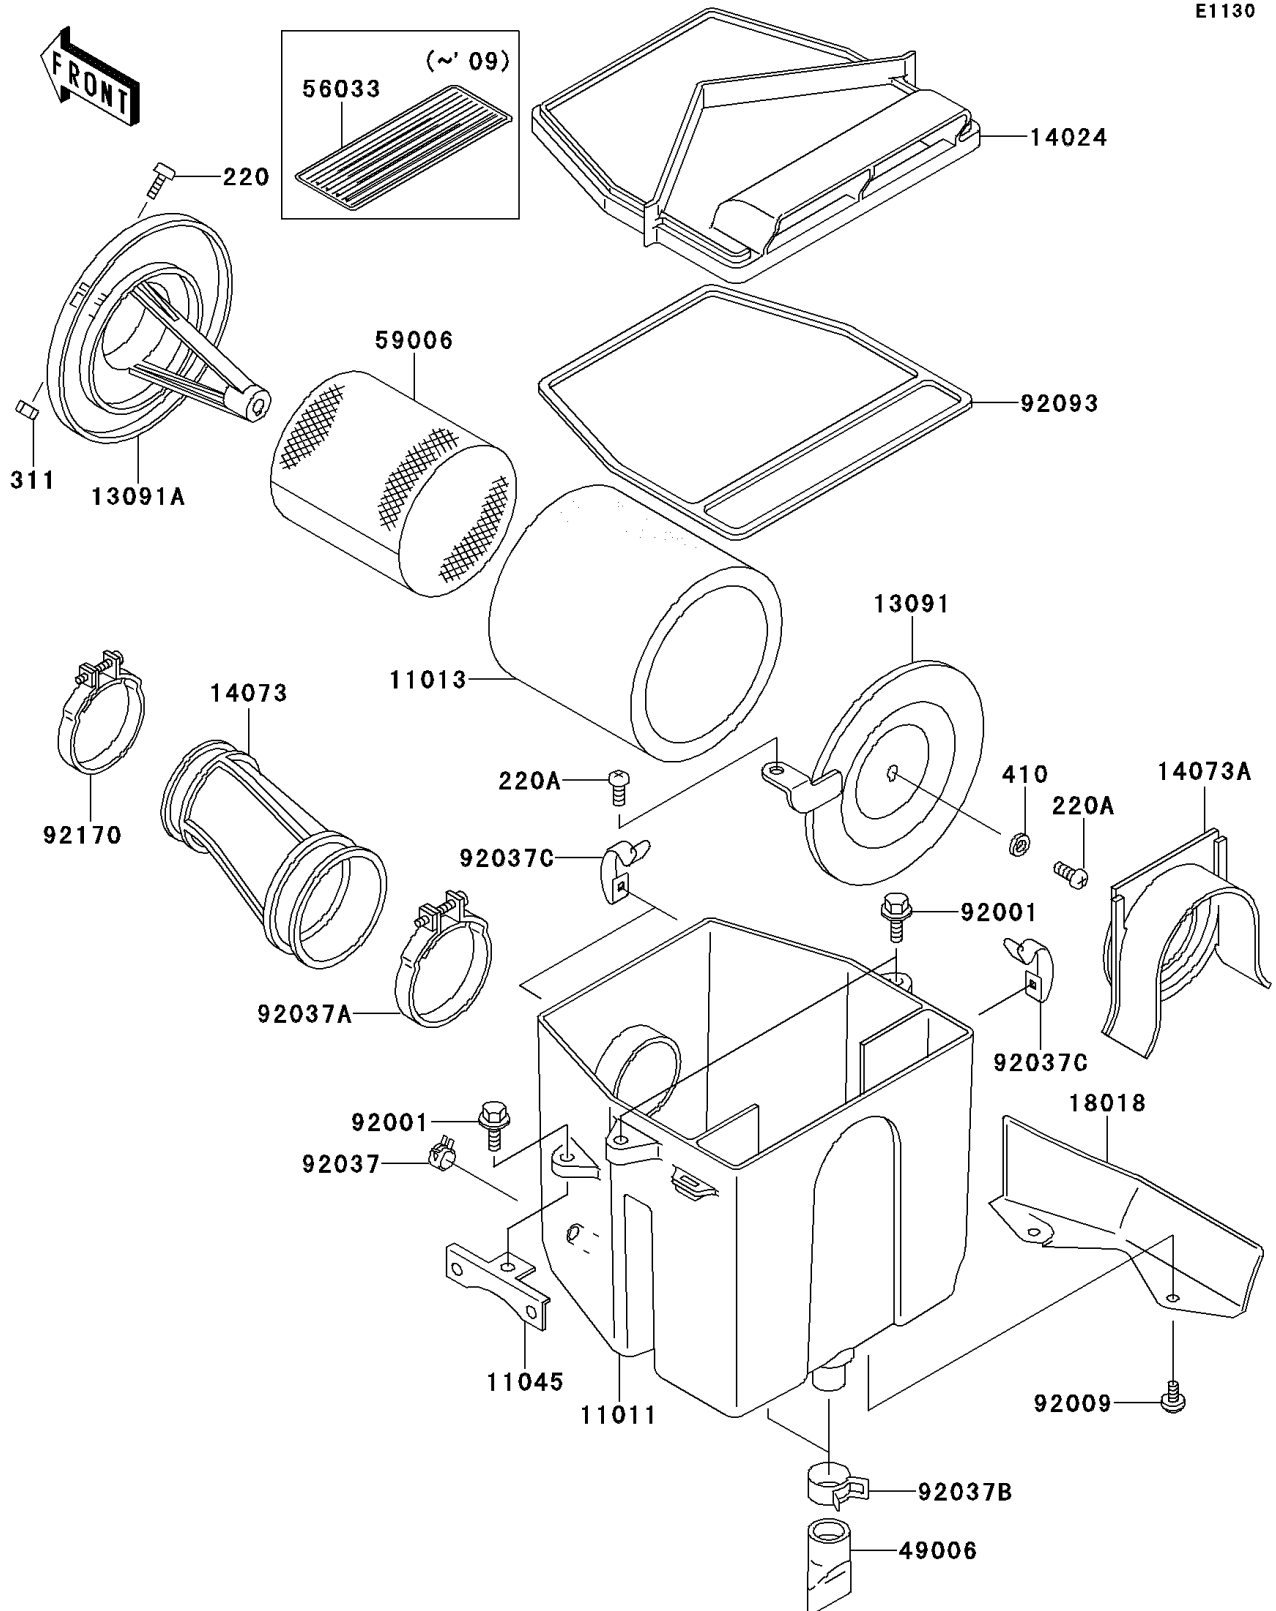

2006 Bayou® 250 PARTS DIAGRAM

Air Cleaner

E1130

2006 Bayou® 250 PARTS LIST

Air Cleaner

ITEM NAME	PART NUMBER	QUANTITY
SCREW-PAN-CROS,5X16 (Ref # 220)	220AA0516	1
SCREW-PAN-CROSS,6X14 (Ref # 220A)	220AA0614	1
NUT-HEX (Ref # 311)	311AA0500	1
WASHER-PLAIN-SMALL (Ref # 410)	410AA0600	1
CASE-AIR FILTER (Ref # 11011)	11011-1521	1
ELEMENT-AIR FILTER (Ref # 11013)	11013-1275	1
BRACKET,REGULATOR (Ref # 11045)	11045-1786	1
HOLDER,ELEMENT (Ref # 13091)	13091-1488	1
HOLDER,ELEMENT (Ref # 13091A)	13091-1510	1
COVER,AIR FILTER (Ref # 14024)	14024-1489	1
DUCT,CARBURETOR (Ref # 14073)	14073-1312	1
DUCT,AIR FILTER (Ref # 14073A)	14073-1313	1
PLATE-HEAT GUARD (Ref # 18018)	18018-1077	1
BOOT (Ref # 49006)	49006-1199	1
LABEL-MANUAL,MAINTENANCE (Ref # 56033)	56033-1079	1
ARRESTER-FLAME (Ref # 59006)	59006-1052	1
BOLT,WP,6X20 (Ref # 92001)	92001-1460	1
SCREW,TAPPING,5X10 (Ref # 92009)	92009-1332	1
CLAMP,HOSE CLIP (Ref # 92037)	92037-1181	1
CLAMP,57MM,BLACK (Ref # 92037A)	92037-1452	1
CLAMP,HOSE CLIP (Ref # 92037B)	92037-1460	1
CLAMP,AIR FILTER (Ref # 92037C)	92037-1783	1
SEAL,AIR FILTER (Ref # 92093)	92093-1241	1
CLAMP (Ref # 92170)	92170-1006	1