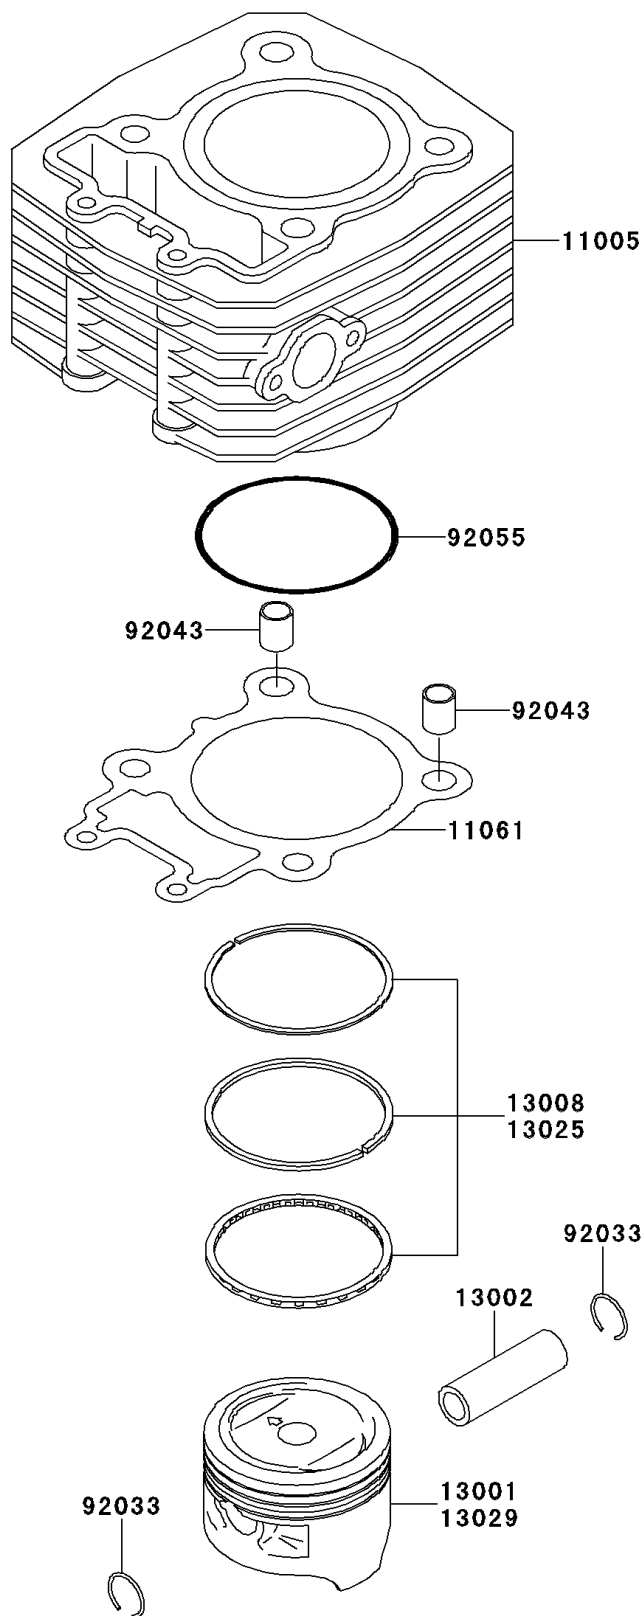

2006 Bayou® 250 PARTS DIAGRAM

Cylinder/Piston(s)

E1120

2006 Bayou® 250 PARTS LIST

Cylinder/Piston(s)

| ITEM NAME | PART NUMBER | QUANTITY |
|--|-------------|----------|
| CYLINDER-ENGINE (Ref # 11005) | 11005-1965 | 1 |
| GASKET,CYLINDER BASE (Ref # 11061) | 11061-1104 | 1 |
| PISTON-ENGINE,STD (Ref # 13001) | 13001-1663 | 1 |
| PIN-PISTON (Ref # 13002) | 13002-1004 | 1 |
| RING-SET-PISTON,STD (Ref # 13008) | 13008-1209 | 1 |
| RING-SET-PISTON L,O/S 0.50 (Ref # 13025) | 13025-0003 | 1 |
| PISTON-ENGINE L,O/S 0.50 (Ref # 13029) | 13029-0003 | 1 |
| RING-SNAP,PISTON PIN (Ref # 92033) | 92033-1161 | 1 |
| PIN,10.1X12X14 (Ref # 92043) | 92043-4009 | 1 |
| RING-O,70.2X74.0X1.90 (Ref # 92055) | 92055-1672 | 1 |