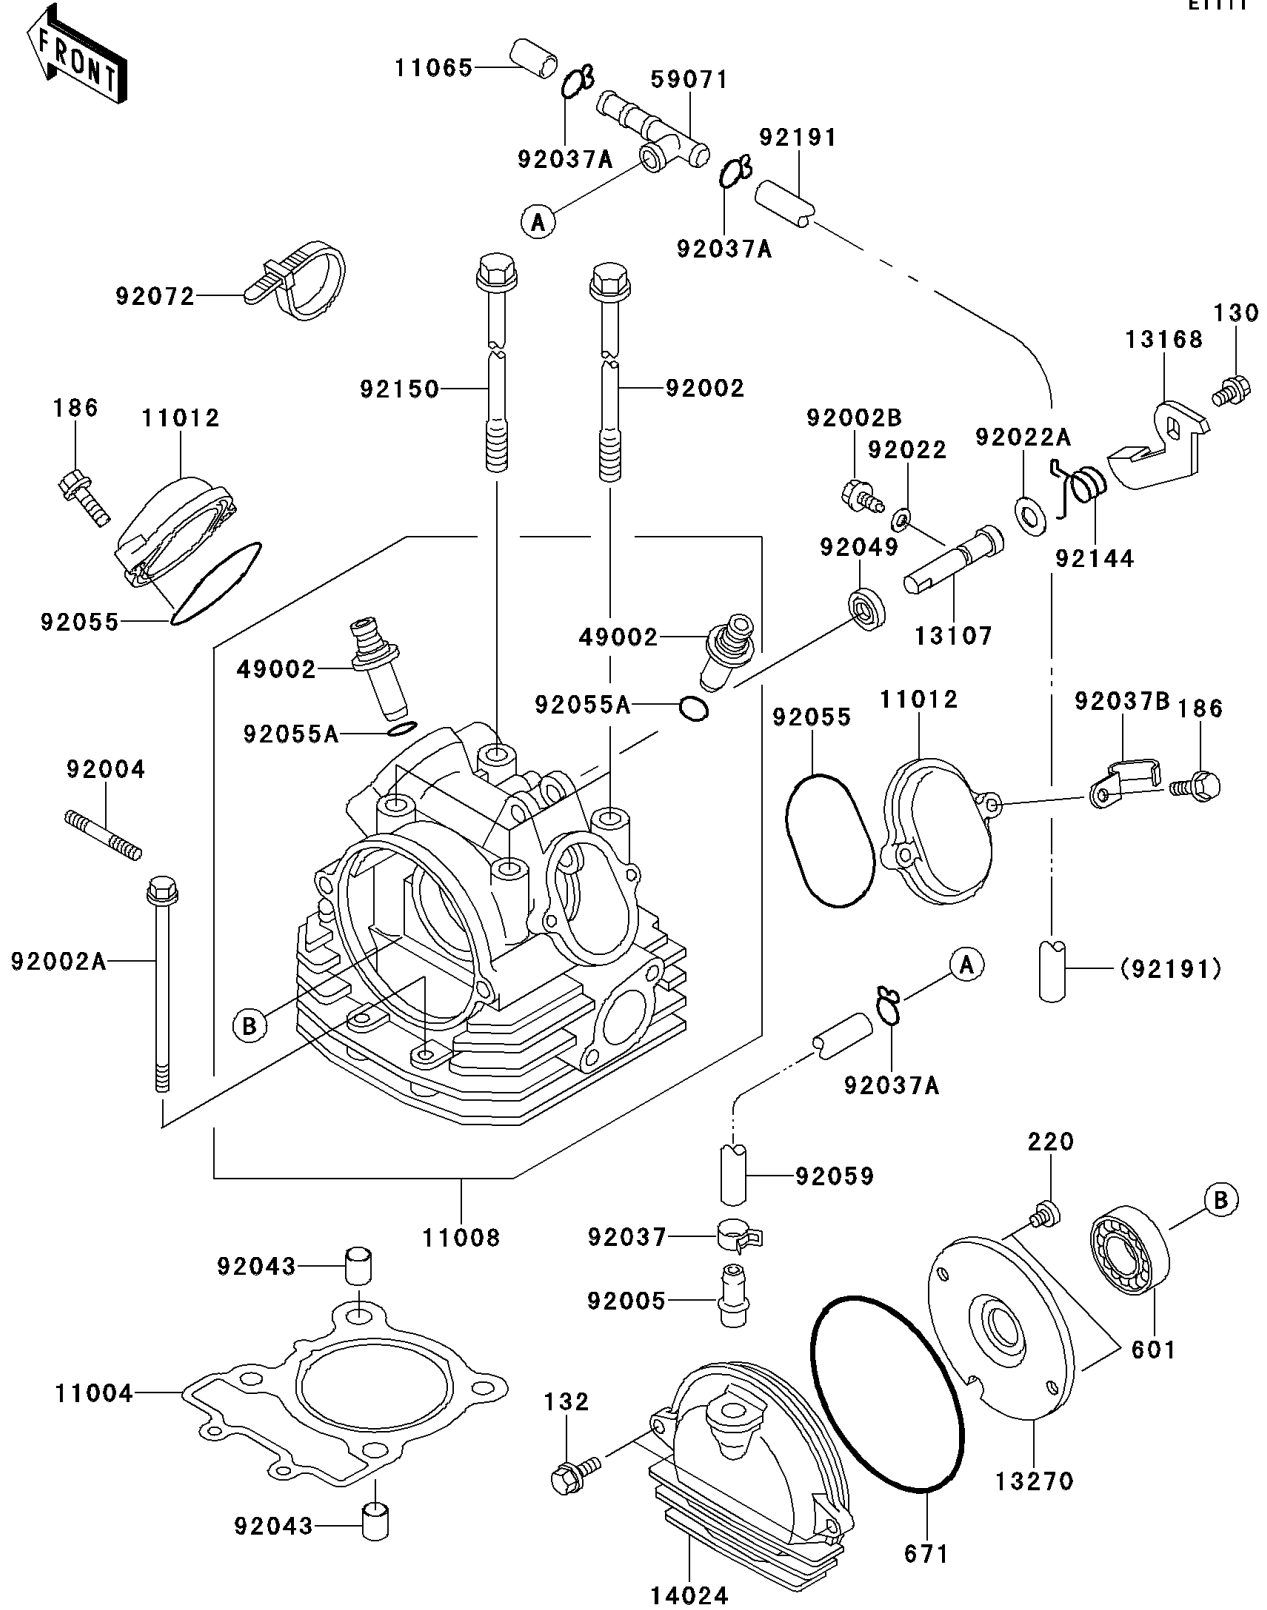

2006 Bayou® 250 PARTS DIAGRAM

Cylinder Head

E1111

2006 Bayou® 250 PARTS LIST

Cylinder Head

ITEM NAME	PART NUMBER	QUANTITY
BOLT-FLANGED,6X10 (Ref # 130)	130BD0610	1
BOLT-FLANGED-SMALL,6X16 (Ref # 132)	132BD0616	1
BOLT-UPSET-WP,6X25 (Ref # 186)	186BA0625	1
SCREW-PAN-CROS,6X8 (Ref # 220)	220AA0608	1
BEARING-BALL (Ref # 601)	601A6004ZZ	1
O RING,95MM (Ref # 671)	671B2595	1
GASKET-HEAD (Ref # 11004)	11004-1375	1
HEAD-COMP-CYLINDER (Ref # 11008)	11008-1197	1
CAP,ROCKER ARM (Ref # 11012)	11012-1486	1
CAP (Ref # 11065)	11065-1075	1
SHAFT,DECOMPRESSOR (Ref # 13107)	13107-1209	1
LEVER,DECOMPRESSOR (Ref # 13168)	13168-1353	1
PLATE (Ref # 13270)	13270-1960	1
COVER,CAMSHAFT (Ref # 14024)	14024-1485	1
GUIDE-VALVE (Ref # 49002)	49002-1079	1
JOINT (Ref # 59071)	59071-1124	1
BOLT,10X228 (Ref # 92002)	92002-1960	1
BOLT,6X113 (Ref # 92002A)	92002-1961	1
BOLT,FLANGED-SMALL,6X8.1X2.5 (Ref # 92002B)	92002-1962	1
STUD,6X30 (Ref # 92004)	92004-1128	1
FITTING,BREATHING PIPE (Ref # 92005)	92005-1161	1
WASHER,6.1X12X1 (Ref # 92022)	92022-077	1
WASHER,10.2X20X0.5 (Ref # 92022A)	92022-1649	1
CLAMP,HOSE CLIP (Ref # 92037)	92037-1181	1
CLAMP,FUEL TUBE (Ref # 92037A)	92037-1271	1
CLAMP (Ref # 92037B)	92037-1939	1
PIN,10.1X12X14 (Ref # 92043)	92043-4009	1
SEAL-OIL,10X20X5 (Ref # 92049)	92049-1542	1
RING-O,53.5X2.6 (Ref # 92055)	92055-112	1

2006 Bayou® 250 PARTS LIST

Cylinder Head

ITEM NAME	PART NUMBER	QUANTITY
RING-0,10.3X1.2 (Ref # 92055A)	92055-1177	1
TUBE,9X12X148 (Ref # 92059)	92059-1848	1
BAND,L=149 (Ref # 92072)	92072-031	1
SPRING,DECOMPRESSOR (Ref # 92144)	92144-1154	1
BOLT,FLANGED,10X228 (Ref # 92150)	92150-1107	1
TUBE,9X12X380 (Ref # 92191)	92191-1169	1