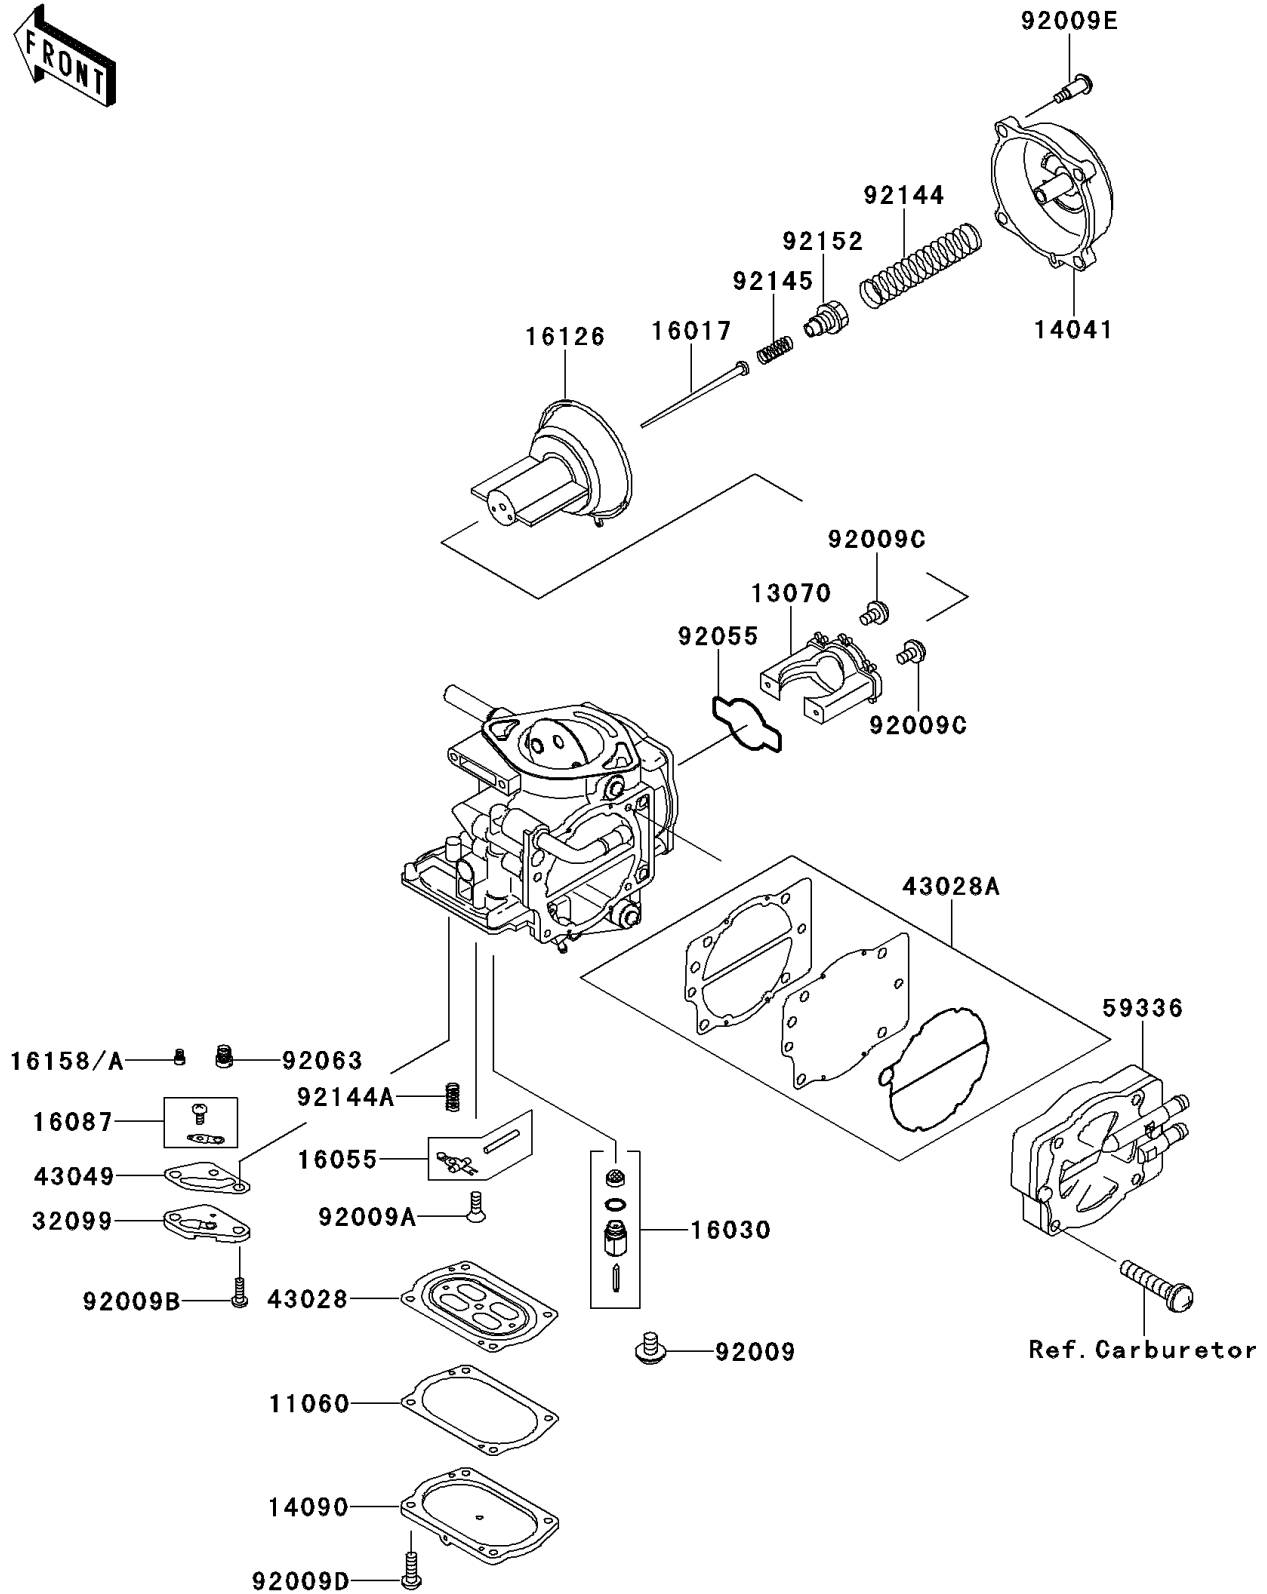

1999 JET SKI® 900 STX® PARTS DIAGRAM

Carburetor Parts(JT900-B1)

E1612

1999 JET SKI® 900 STX® PARTS LIST

Carburetor Parts(JT900-B1)

ITEM NAME	PART NUMBER	QUANTITY
GASKET,DIAPHRAGM COVER (Ref # 11060)	11060-3789	1
GUIDE,VACUUM VALVE (Ref # 13070)	13070-3726	1
COVER-COMP,MIXING (Ref # 14041)	14041-1100	1
COVER,DIAPHRAGM (Ref # 14090)	14090-3816	1
JET-NEEDLE,N7FB (Ref # 16017)	16017-3704	1
VALVE-FLOAT (Ref # 16030)	16030-3704	1
ARM-FLOAT (Ref # 16055)	16055-3702	1
VALVE-CHECK (Ref # 16087)	16087-3706	1
VALVE,VACUUM (Ref # 16126)	16126-3705	1
JET-SLOW,#38 (Ref # 16158)	16158-3722	1
JET-SLOW,#35 (Ref # 16158A)	16158-3726	1
CASE,JET (Ref # 32099)	32099-3833	1
DIAPHRAGM,CARBURETOR (Ref # 43028)	43028-3711	1
DIAPHRAGM,PUMP (Ref # 43028A)	43028-3718	1
PACKING,JET CASE (Ref # 43049)	43049-3713	1
CASE-PUMP (Ref # 59336)	59336-3716	1
SCREW (Ref # 92009)	92009-1771	1
SCREW,3X8 (Ref # 92009A)	92009-3712	1
SCREW,4X8 (Ref # 92009B)	92009-3804	1
SCREW,VALVE GUIDE (Ref # 92009C)	92009-3839	1
SCREW,DIAPHRAGM COVER (Ref # 92009D)	92009-3840	1
SCREW,MIXING COVER (Ref # 92009E)	92009-3841	1
RING-O,VACUUM VALVE GUIDE (Ref # 92055)	92055-3749	1
JET-MAIN,#165 (Ref # 92063)	92063-3720	1
SPRING,VACUUM VALVE (Ref # 92144)	92144-1962	1
SPRING,FLOAT ARM (Ref # 92144A)	92144-3764	1
SPRING,JET NEEDLE (Ref # 92145)	92145-3707	1
COLLAR,JET NEEDLE (Ref # 92152)	92152-3706	1