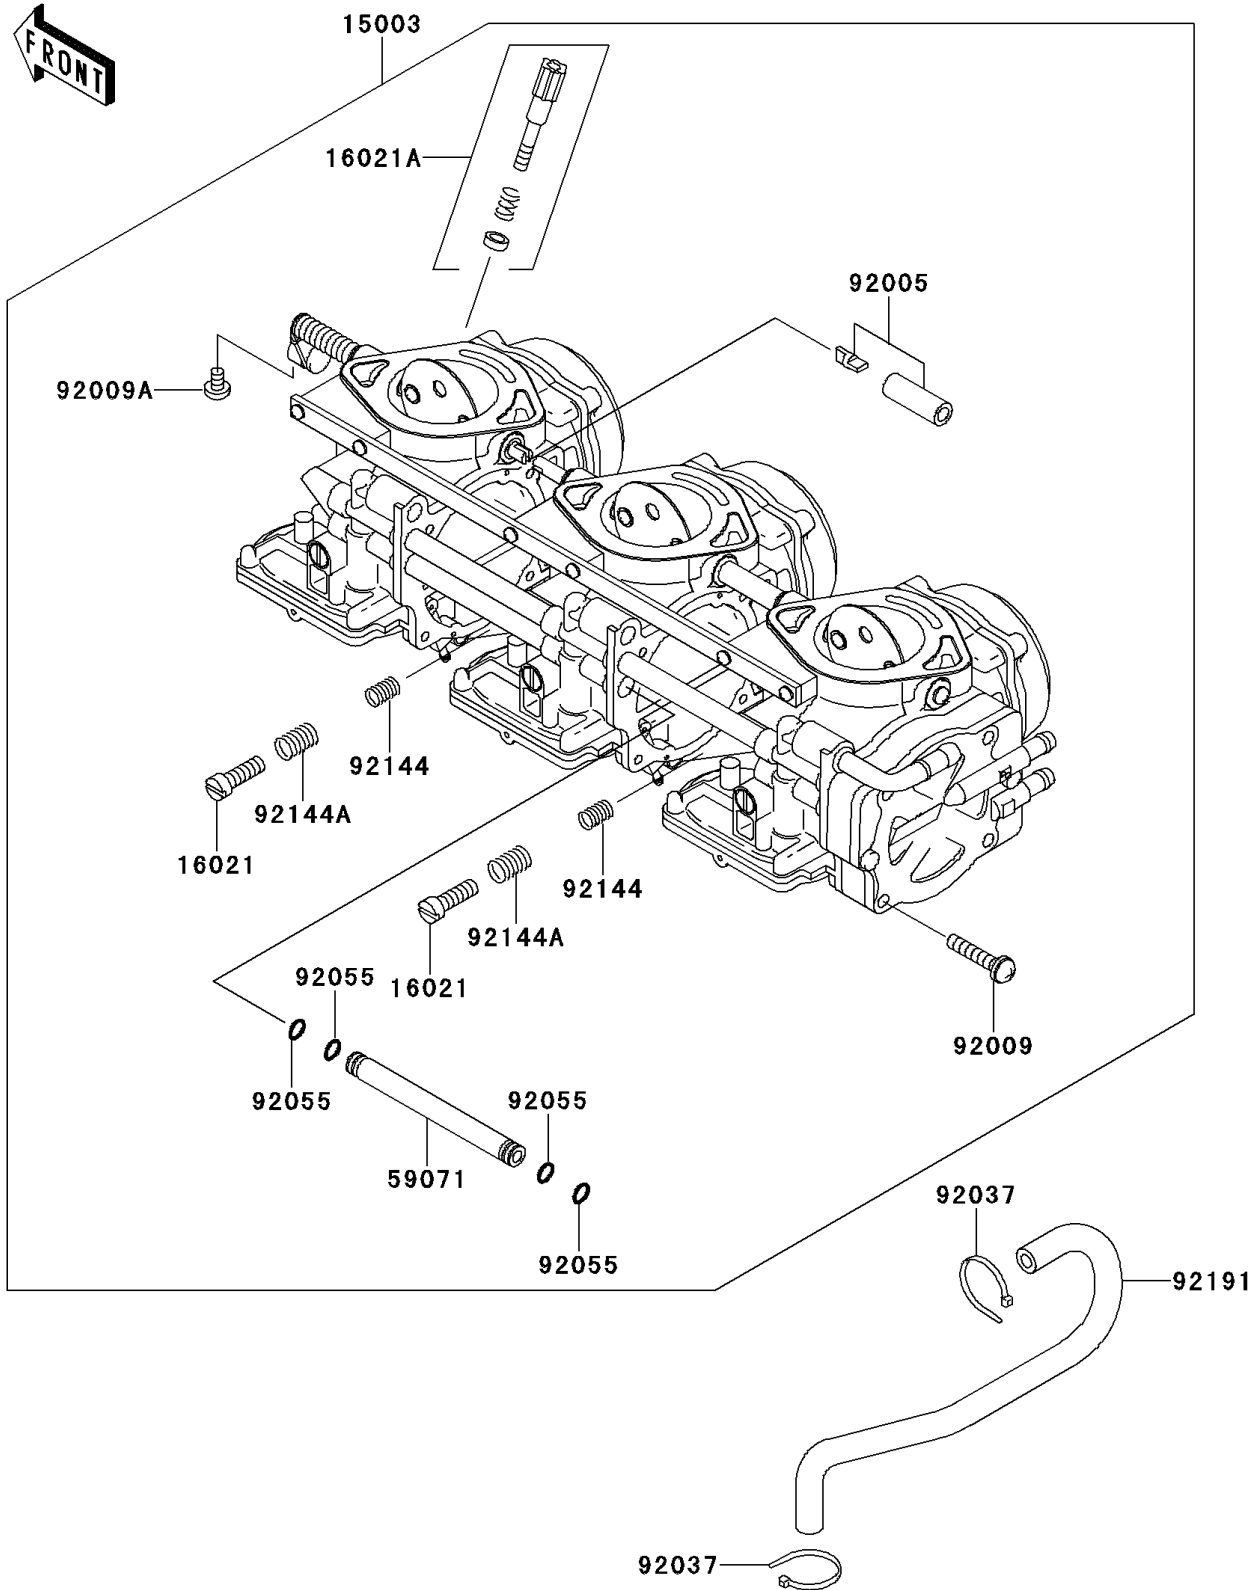

1999 JET SKI® 900 STX® PARTS DIAGRAM

Carburetor(JT900-B1)

E1611

1999 JET SKI® 900 STX® PARTS LIST

Carburetor(JT900-B1)

ITEM NAME	PART NUMBER	QUANTITY
CARBURETOR-ASSY (Ref # 15003)	15003-3727	1
SCREW-THROTTLE STOP (Ref # 16021)	16021-3704	1
SCREW-THROTTLE STOP (Ref # 16021A)	16021-3707	1
JOINT (Ref # 59071)	59071-3762	1
FITTING (Ref # 92005)	92005-3729	1
SCREW,5X28 (Ref # 92009)	92009-3783	1
SCREW,4X6 (Ref # 92009A)	92009-3786	1
CLAMP (Ref # 92037)	92037-1173	1
RING-O (Ref # 92055)	92055-1246	1
SPRING,ADJUST SCREW (Ref # 92144)	92144-3704	1
SPRING,THROTTLE STOP SCREW (Ref # 92144A)	92144-3745	1
TUBE (Ref # 92191)	92191-3852	1