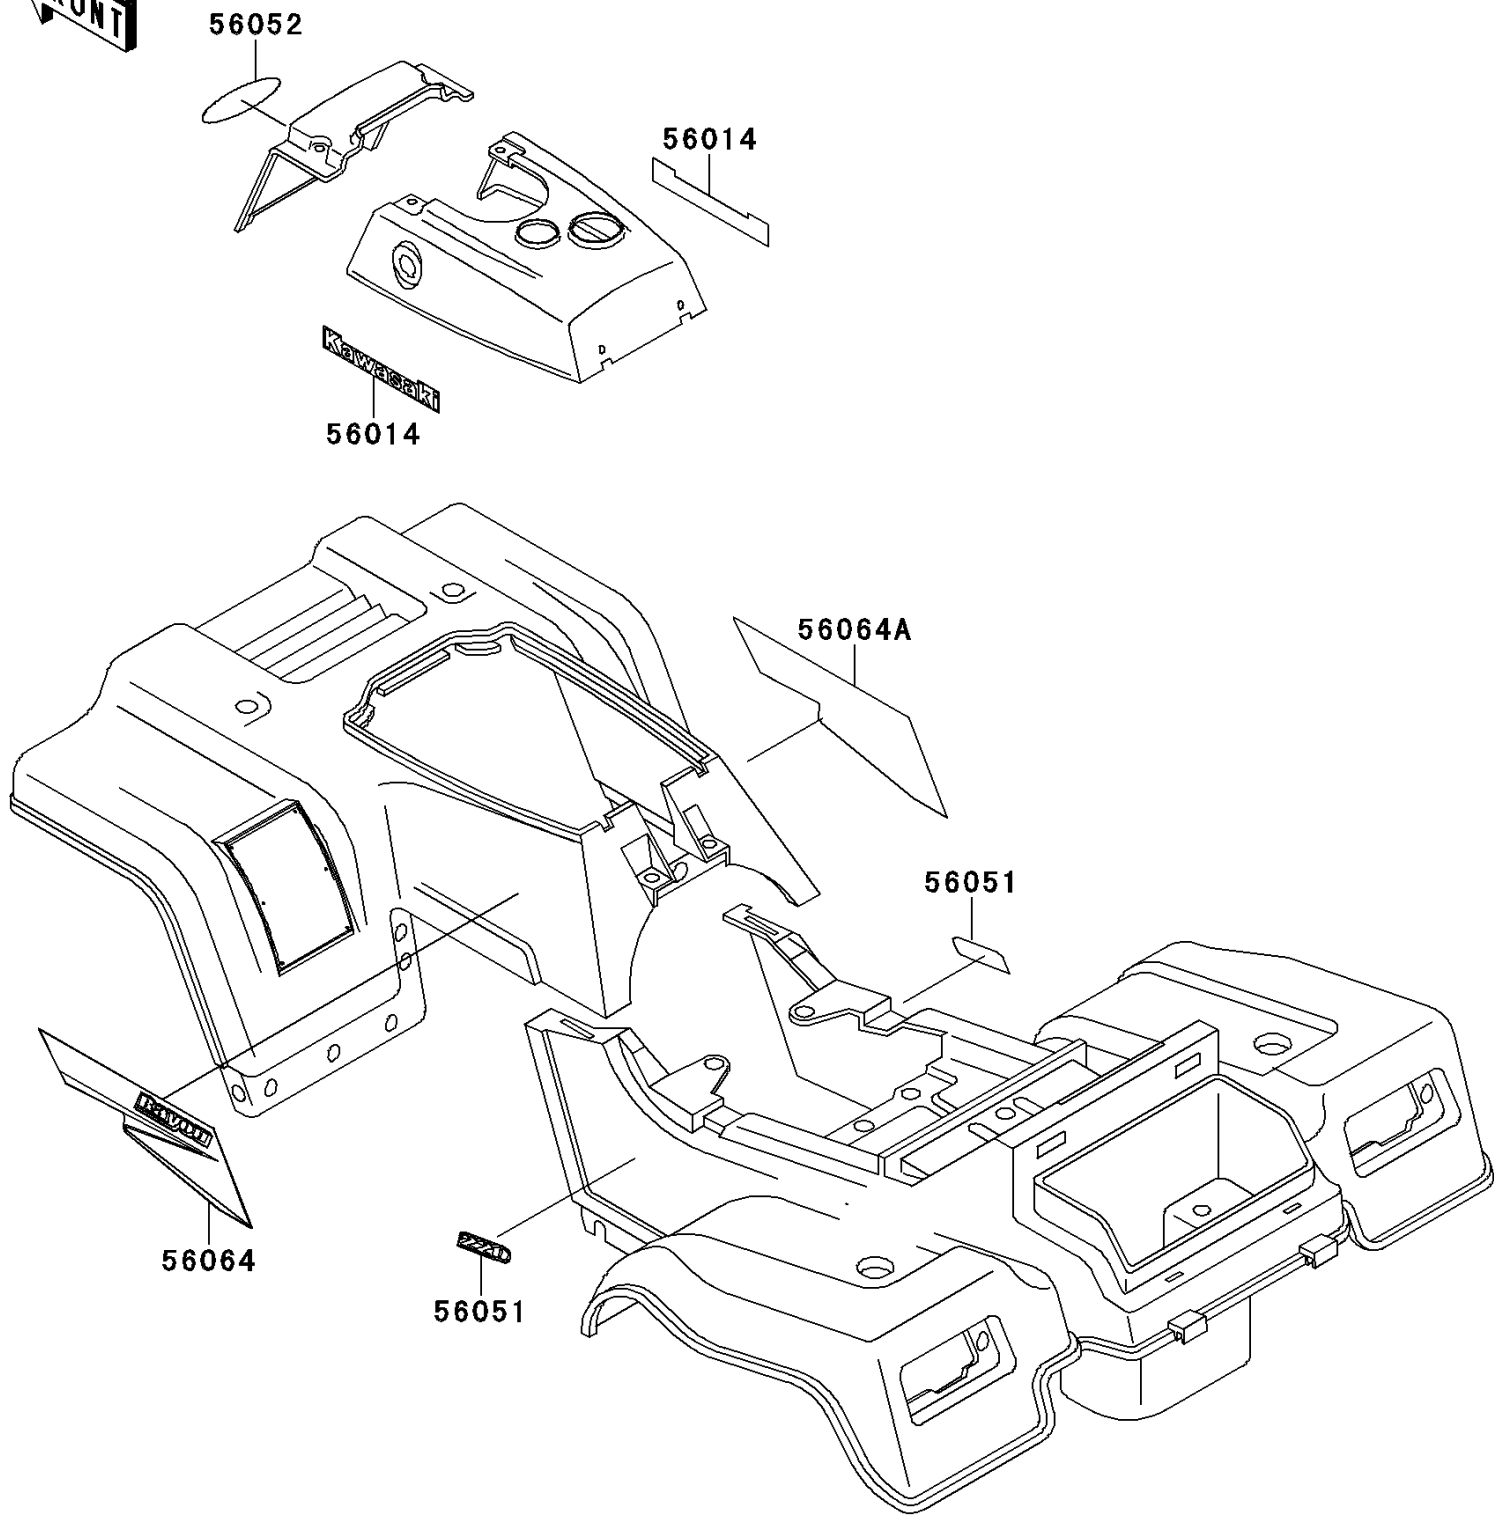

## 2002 Bayou® 220 PARTS DIAGRAM

Decals(Red)

F2861A

## 2002 Bayou® 220 PARTS LIST

Decals(Red)

ITEM NAME	PART NUMBER	QUANTITY
EMBLEM,FR FENDER COVER,KAWASAK (Ref # 56014)	56014-1369	1
MARK,RR FENDER,220 (Ref # 56051)	56051-1845	1
MARK,FR FENDER,KAWASAKI (Ref # 56052)	56052-1504	1
PATTERN,FR FENDER,LH (Ref # 56064)	56064-1918	1
PATTERN,FR FENDER,RH (Ref # 56064A)	56064-1919	1