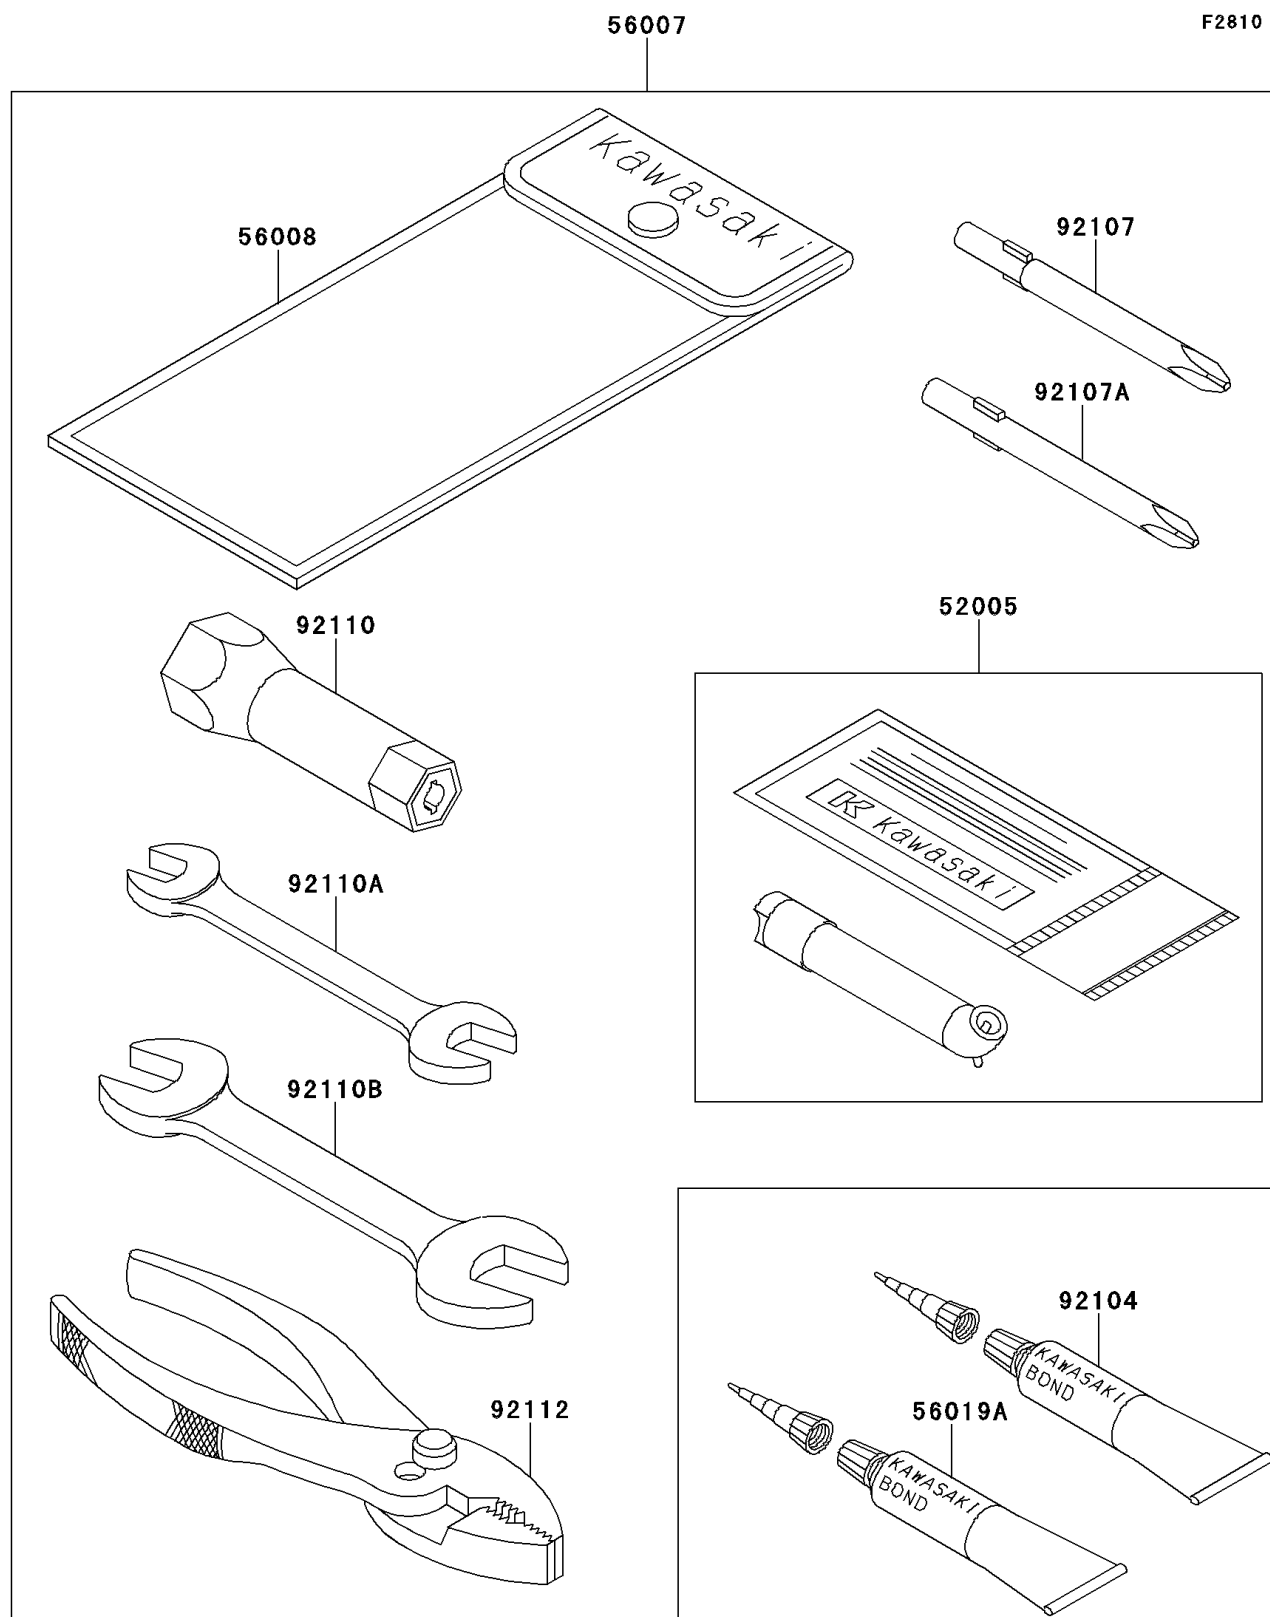

2002 Bayou® 220 PARTS DIAGRAM

Owner's Tools

2002 Bayou® 220 PARTS LIST

Owner's Tools

ITEM NAME	PART NUMBER	QUANTITY
GAUGE,AIR (Ref # 52005)	52005-1082	1
TOOLKIT (Ref # 56007)	56007-1306	1
BAG,TOOL (Ref # 56008)	56008-1007	1
THREE BOND TB1211,HT/RS,WHITE (Ref # 56019A)	56019-120	1
GASKET-LIQUID,TUBE,100G,SILVER (Ref # 92104)	92104-002	1
TOOL-DRIVER,#3PHILLIPS (Ref # 92107)	92107-005	1
TOOL-DRIVER,#2PHILLIPS (Ref # 92107A)	92107-1053	1
TOOL-WRENCH,BOX,18MM (Ref # 92110)	92110-1111	1
TOOL-WRENCH,OPEN END,10X12 (Ref # 92110A)	92110-1152	1
TOOL-WRENCH,OPEN END,14X17 (Ref # 92110B)	92110-1153	1
TOOL-PLIERS (Ref # 92112)	92112-1001	1