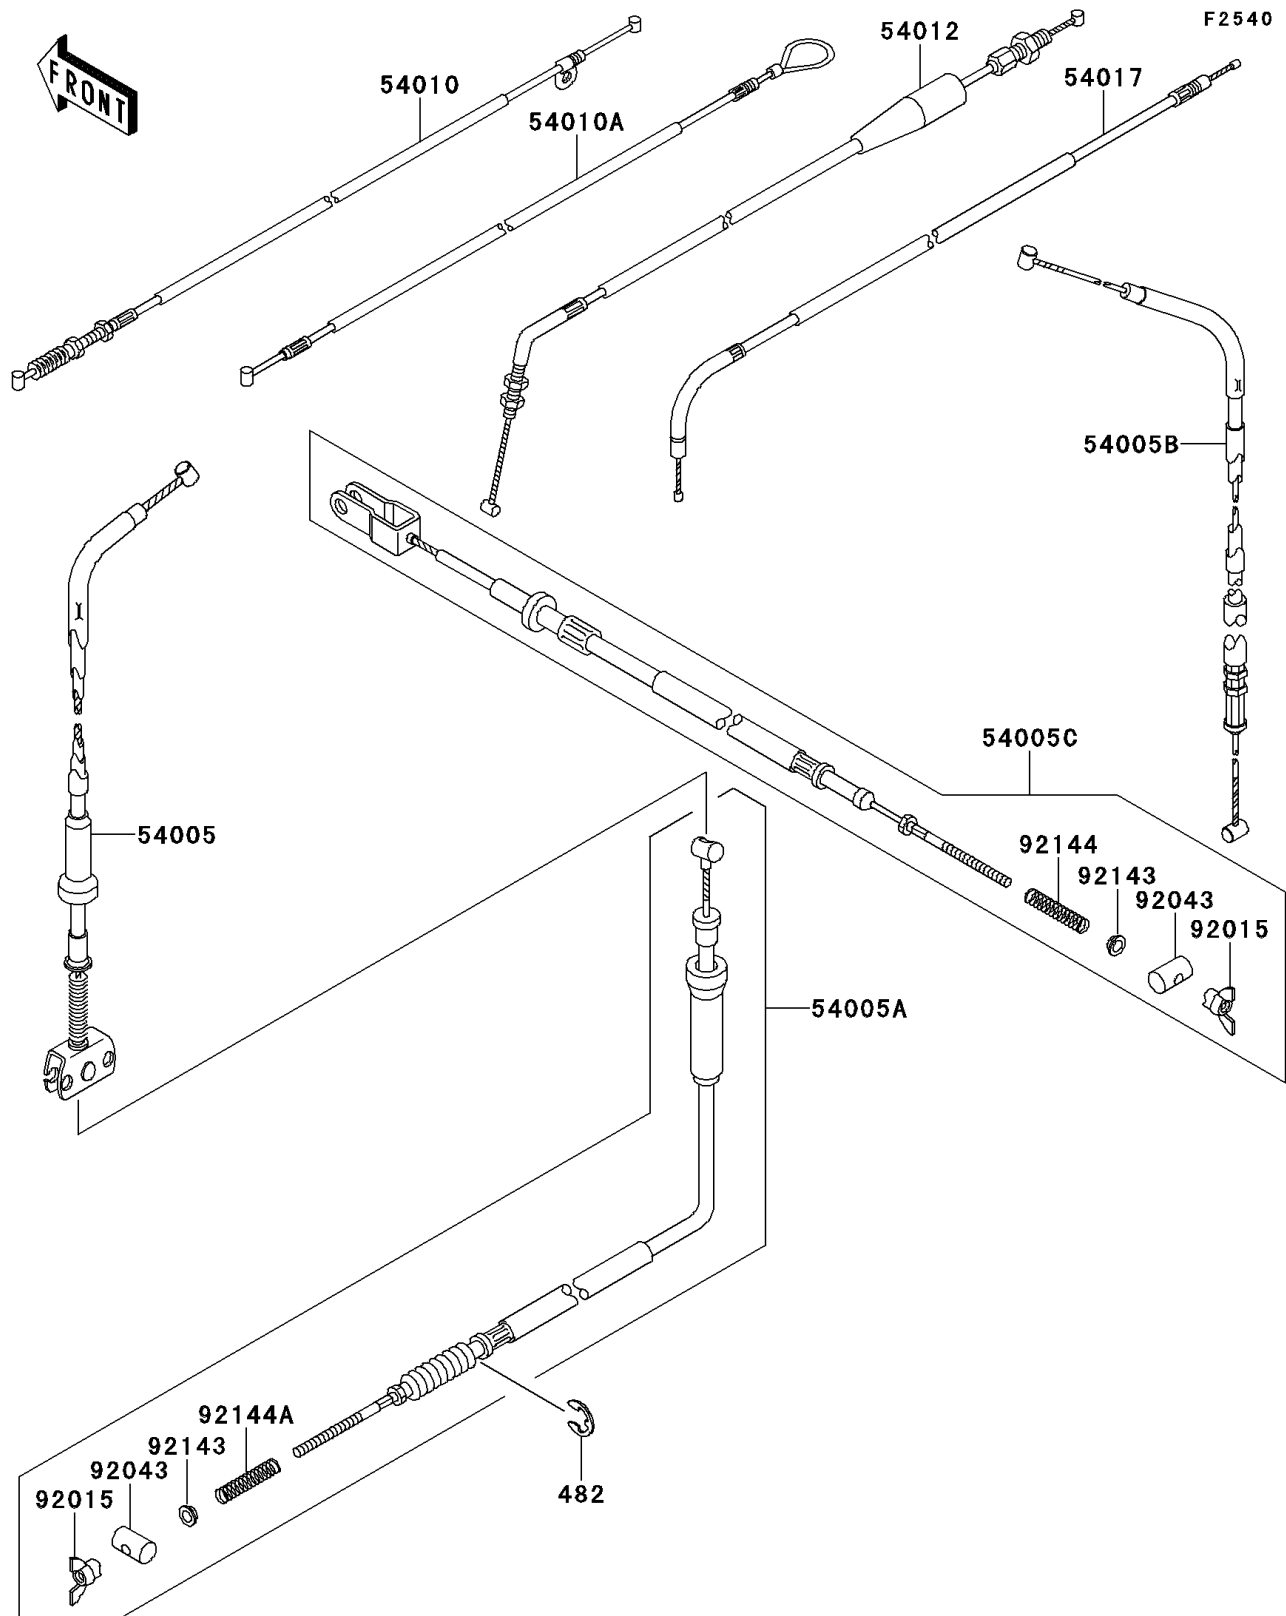

2002 Bayou® 220 PARTS DIAGRAM

Cables

2002 Bayou® 220 PARTS LIST

Cables

ITEM NAME	PART NUMBER	QUANTITY
CIRCLIP-TYPE-E (Ref # 482)	482L7000	1
CABLE-BRAKE,FR,UPP (Ref # 54005)	54005-1153	1
CABLE-BRAKE,FR,LWR (Ref # 54005A)	54005-1154	1
CABLE-BRAKE,PARKING (Ref # 54005B)	54005-1155	1
CABLE-BRAKE,RR (Ref # 54005C)	54005-1156	1
CABLE,REVERSE (Ref # 54010)	54010-1073	1
CABLE,SEAT HOOK (Ref # 54010A)	54010-1074	1
CABLE-THROTTLE (Ref # 54012)	54012-1361	1
CABLE-STARTER (Ref # 54017)	54017-1137	1
NUT,WING,6MM (Ref # 92015)	92015-4004	1
PIN,12X20 (Ref # 92043)	92043-1392	1
COLLAR (Ref # 92143)	92143-1309	1
SPRING,BRAKE CABLE (Ref # 92144)	92144-1269	1
SPRING,BRAKE CABLE (Ref # 92144A)	92144-1270	1